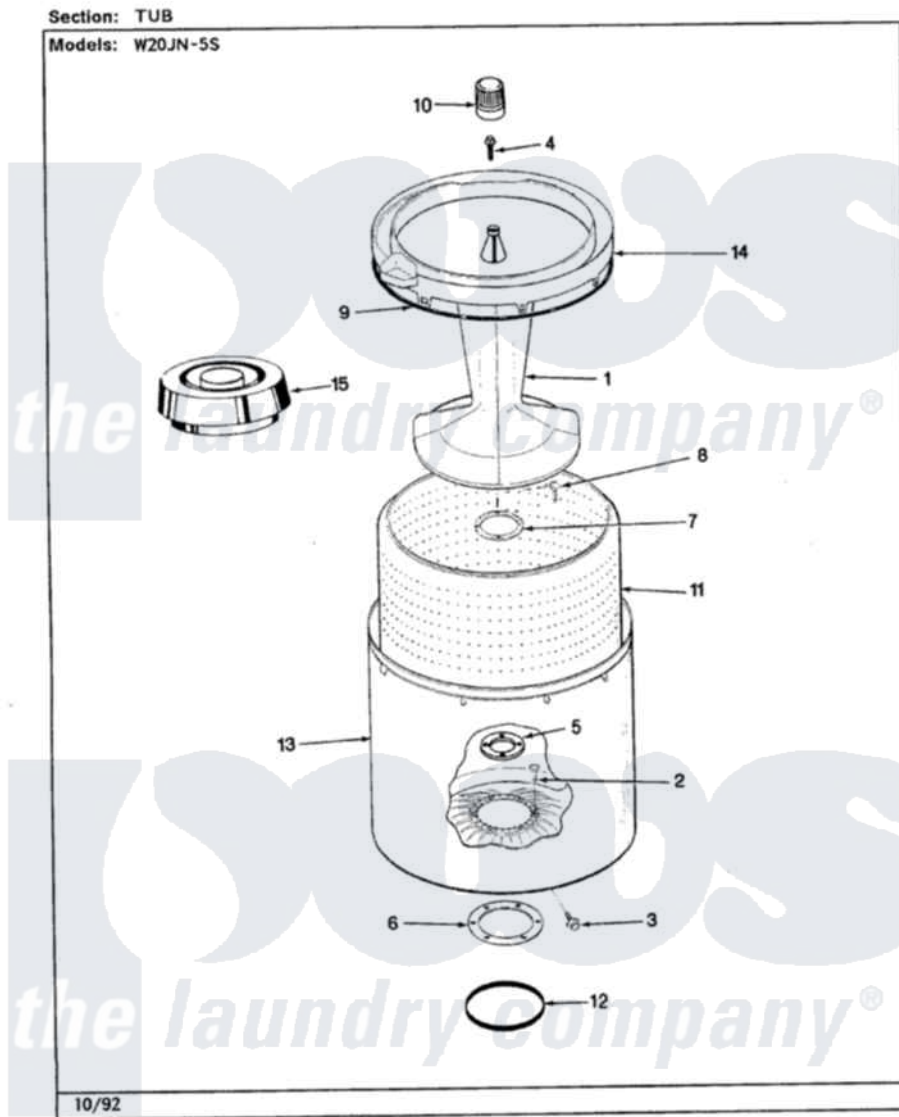

Magic Chef W20JY5S 03 - TUB (REV. A-E)

Magic Chef [Residential Magic Chef W20JY5S Washer Parts](#) Parts Diagram 03 - TUB (REV. A-E)
Click on the part number to view part

Item	Original Part Number	Replaced By	Status	Part Description
1	35-3580			Agitator
"	35-2717	35-3580		Agitator
2	25-7947	21001063		Screw, Shoulder
3	25-7953	22002933		Screw
4	25-7948	W10309247		Screw
5	35-3685			Gasket, Basket To Centerpost
"	35-2980	35-3685		Gasket, Basket To Centerpost
6	35-3686			Gasket, Tub To Housing
"	35-2979			Gasket, Tub/Hsg
7	35-3014			Gasket And Reinf. Plate Assembly
8	25-7783	4356852		Screw
9	35-2328			Seal, Tub Top
10	35-2733			Cap, Agitator
11	35-3016		Not Available	BASKET ASSY
12	35-2978			Seal, Tub/Housing
13	35-3700			Tub Assembly

"	35-2952	35-3700	Tub Assembly
14	35-2262	Not Available	SHIELD, TUB TOP
"	35-2034	Not Available	TOP, TUB
"	35-3578	Not Available	TOP, TUB
15	35-2550		Dispenser, Rinse