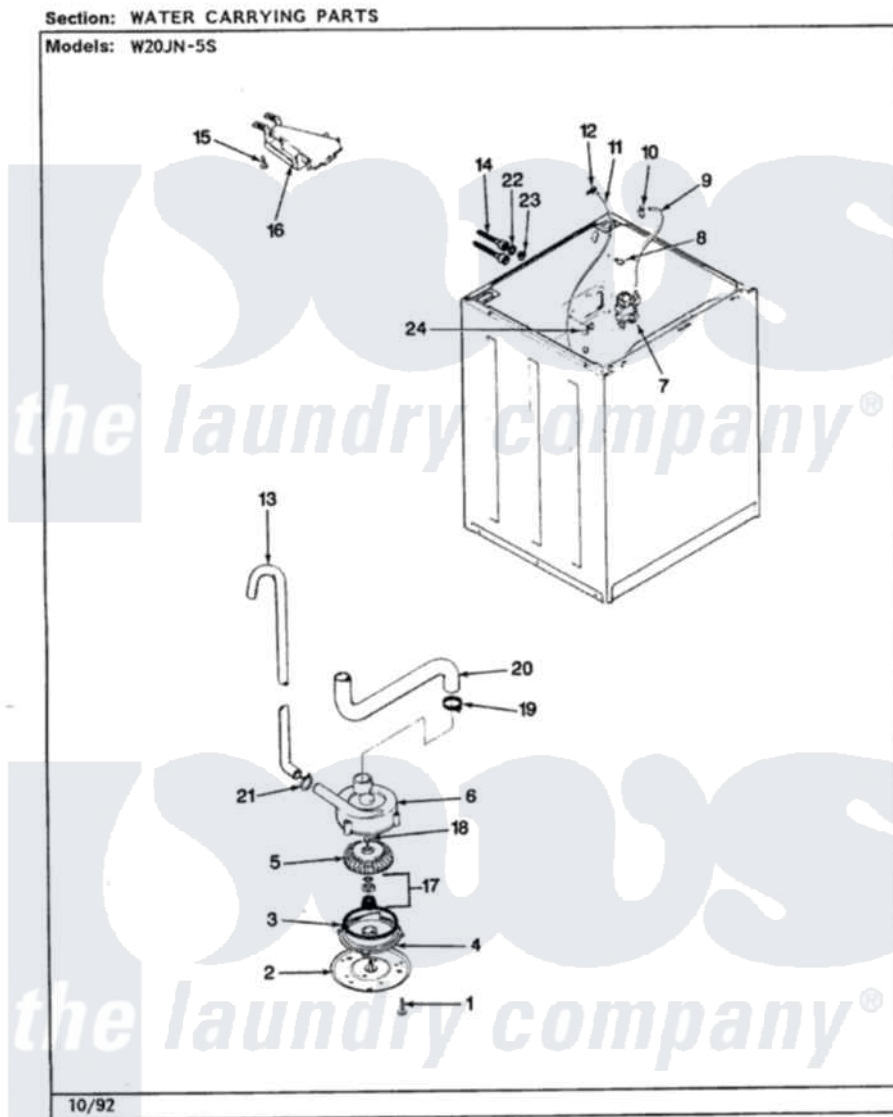

# Magic Chef W20JY5S 04 - WATER CARRYING (REV. A-E)

Magic Chef [Residential Magic Chef W20JY5S Washer Parts](#) Parts Diagram 04 - WATER CARRYING (REV. A-E)  
Click on the part number to view part

Item	Original Part Number	Replaced By	Status	Part Description
1	25-7405	<a href="#">3196164</a>		Screw
2	33-6035		Not Available	PLATE & PULLEY ASSY.
3	<a href="#">33-6032</a>			Gasket
4	<a href="#">35-2058</a>			Base, Pump
5	35-2057	<a href="#">35-6465</a>		Pump Assem
6	35-2099	<a href="#">35-6465</a>		Pump Assem
"	<a href="#">35-2344</a>			Restrictor, Flow
"	35-2056		Not Available	HOUSING, PUMP
7	<a href="#">25-7220</a>			Clip, Cabinet Top
"	35-2374	<a href="#">35-2374N</a>		Valve, Water
8	25-7867	<a href="#">596669</a>		Clamp, Manifold
9	35-2378	<a href="#">12002749</a>		Hose, Flume Kit
10	25-7867	<a href="#">596669</a>		Clamp, Manifold
11	35-2322	<a href="#">21001748</a>		Hose, Pressure Switch
"	35-2261		Not Available	PAD, PRESSURE SWITCH HOSE
12	<a href="#">33-6099</a>			Clamp

13	35-2896	<a href="#">211704</a>	Hose, Drain
14	35-0873	<a href="#">76313</a>	Hosefill
"	33-7046	<a href="#">89503</a>	Hose-Inlet
15	25-3092	<a href="#">90767</a>	Screw, 8A X 3/8 HeX Washer Head Tapping
16	35-2051	<a href="#">21001760</a>	Flume Assembly / Water Diverter
17	<a href="#">35-0707</a>		Seal, Seat And "O" Ring
18	25-7894	<a href="#">W10001180</a>	Screw
19	25-6069	Not Available	CORBIN CLAMP
"	25-6068	<a href="#">285655</a>	Clamp, Hose
20	35-3584	<a href="#">21001915</a>	Hose, Tub To Pump
"	<a href="#">35-2982</a>		Hose Tub To Pump
21	25-7080	<a href="#">285655</a>	Clamp, Hose
22	<a href="#">25-7048</a>		Washer
23	33-7313	<a href="#">33-4264N</a>	Strainer And Washer Kit
24	25-7796	<a href="#">596669</a>	Clamp, Manifold