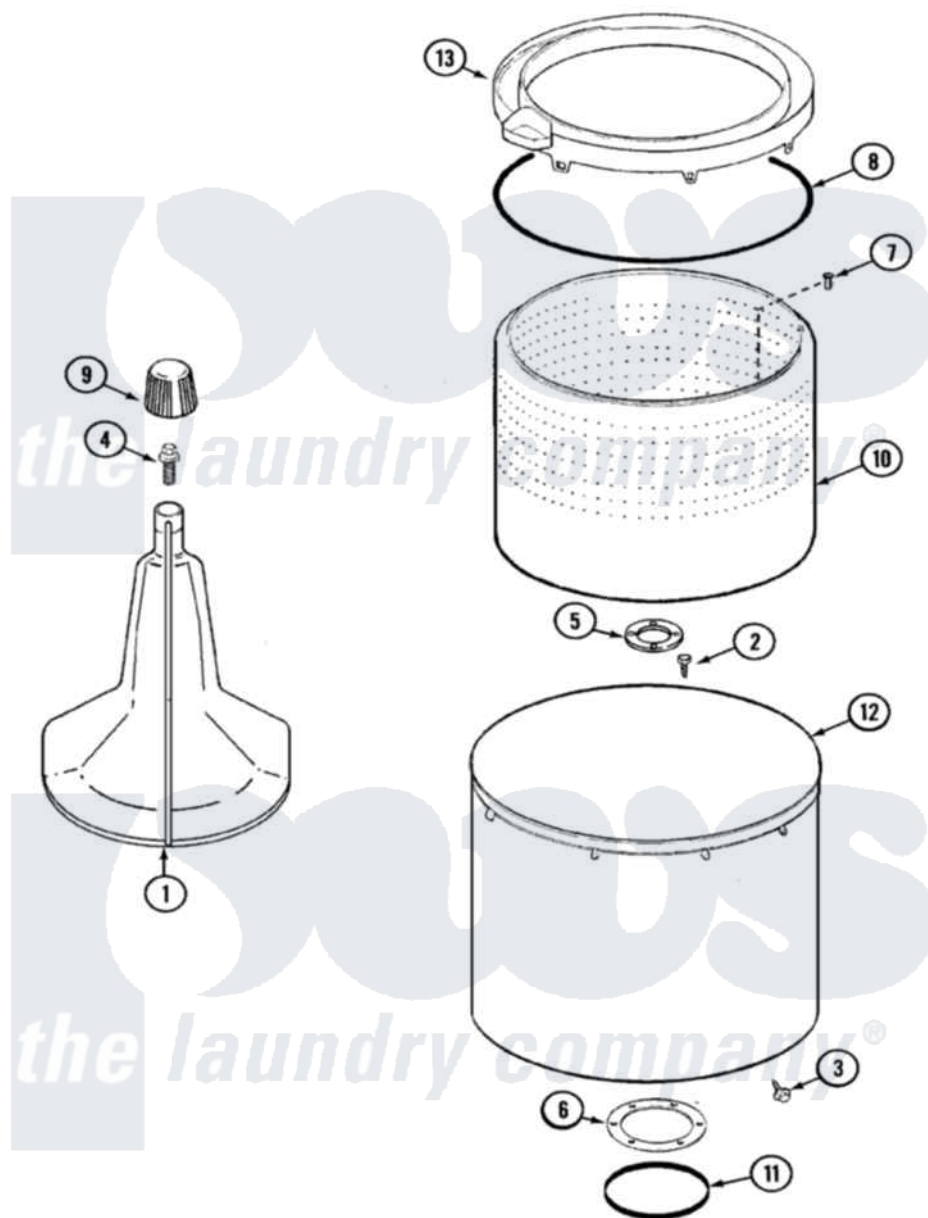

Magic Chef W216KA 05 - TUB

Magic Chef [Residential Magic Chef W216KA Washer Parts](#) Parts Diagram 05 - TUB
 Click on the part number to view part

| Item | Original Part Number | Replaced By | Status | Part Description |
|------|-------------------------|---------------------------|---------------|------------------------------|
| 1 | 35-3580 | | | Agitator |
| 2 | 25-7947 | 21001063 | | Screw, Shoulder |
| 3 | 25-7953 | 22002933 | | Screw |
| 4 | 25-7948 | W10309247 | | Screw |
| 5 | 35-3685 | | | Gasket, Basket To Centerpost |
| 6 | 35-3686 | | | Gasket, Tub To Housing |
| 7 | 25-7965 | 3400504 | | Screw |
| 8 | 35-2328 | | | Seal, Tub Top |
| 9 | 35-2733 | | | Cap, Agitator |
| 10 | 35-3687 | | Not Available | BASKET, SPIN |
| 11 | 35-2978 | | | Seal, Tub/Housing |
| 12 | 35-3700 | | | Tub Assembly |
| 13 | 35-3578 | | Not Available | TOP, TUB |
| " | 35-2262 | | Not Available | SHIELD, TUB TOP |