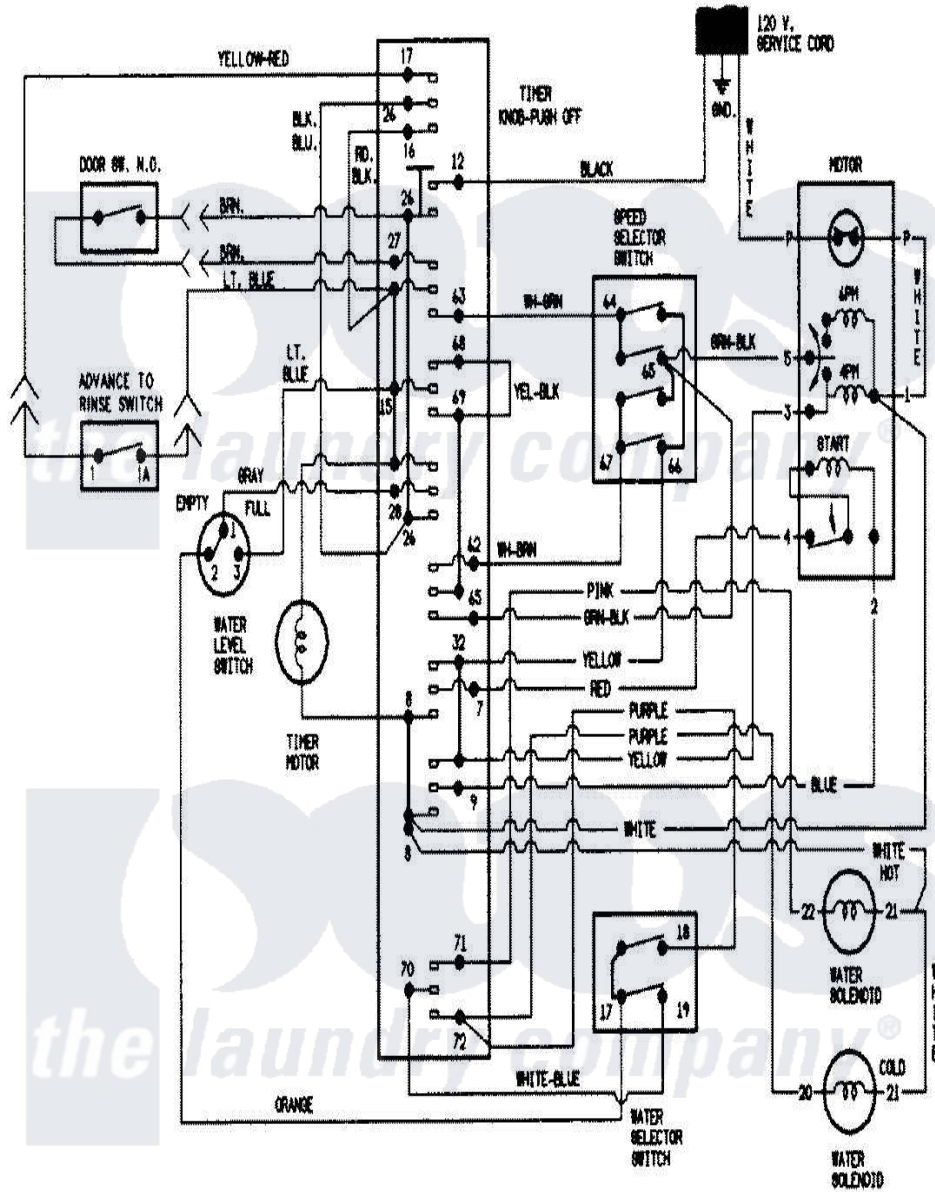

Magic Chef W216KA 06 - WIRING INFORMATION

Magic Chef [Residential Magic Chef W216KA Washer Parts](#) Parts Diagram 06 - WIRING INFORMATION
 Click on the part number to view part

Item	Original Part Number	Replaced By	Status	Part Description
NI	15001247		Not Available	WIRING INFORMATION