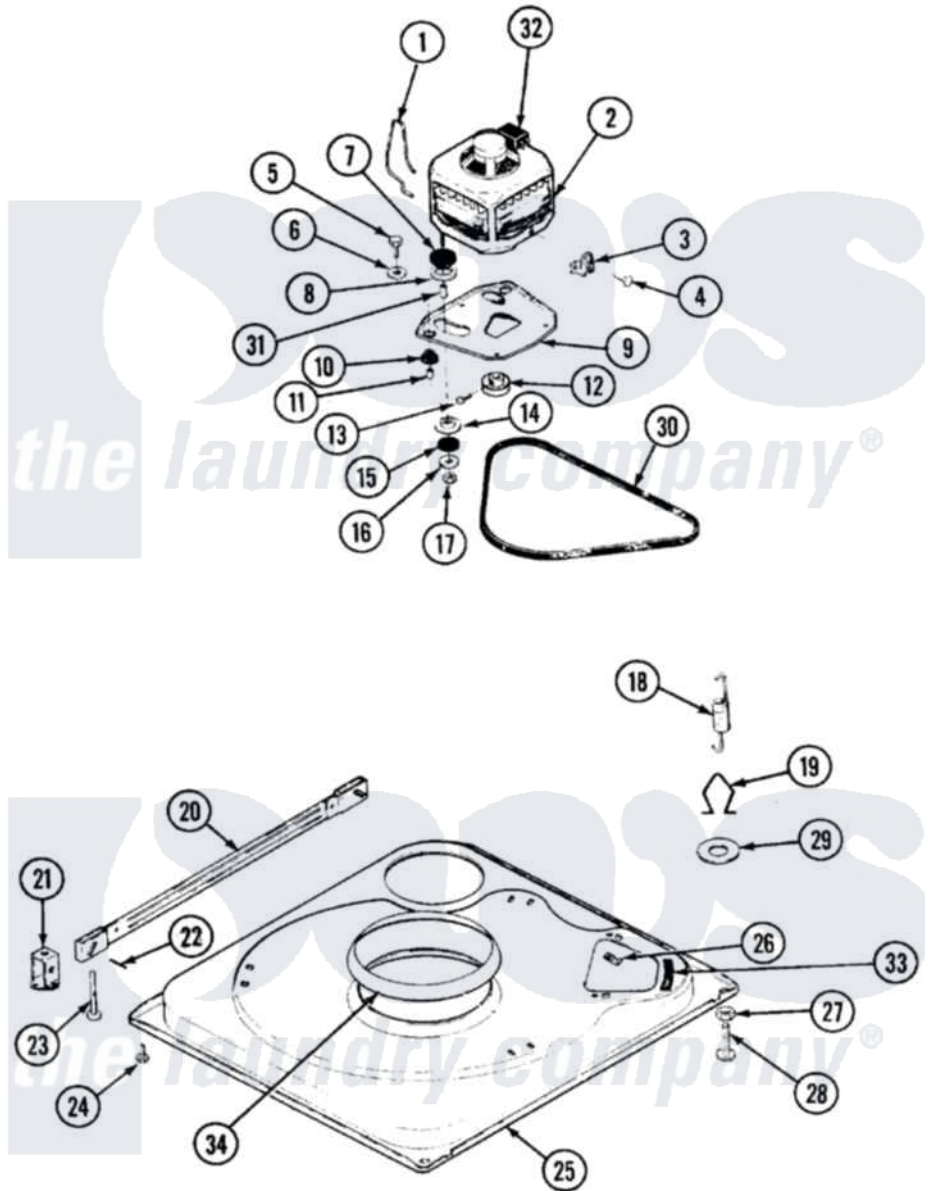

Magic Chef W216KW 01 - BASE

Magic Chef [Residential Magic Chef W216KW Washer Parts](#) Parts Diagram 01 - BASE
 Click on the part number to view part

Item	Original Part Number	Replaced By	Status	Part Description
1	35-0235			Spring, Motor Pivot
"	21001110	22004376		Spring, Motor Pivot
"	35-0235			Spring, Motor Pivot
2	LA-2002		Not Available	MOTOR KIT
"	21001112		Not Available	MOTOR & PULLEY/PLATE ASSY.
"	LA-2002		Not Available	MOTOR KIT
3	21001109	21001486		Foot Slide, Isolator
"	33-9945			Slide, Foot
"	33-9945			Slide, Foot
4	25-7418	33001178		Back, Tumbler
"	25-7418	33001178		Back, Tumbler
"	25-7418	33001178		Back, Tumbler
5	25-7833	21001977		Screw
6	25-7834			Washer, Motor/Base Screw
7	33-9946			Isolator, Motor
8	35-3570			Washer, Motor Pivot

9	35-2810	21001783	Plate And Screw Assembly
"	21001111	21001783	Plate And Screw Assembly
"	35-2810	21001783	Plate And Screw Assembly
10	35-3646		Isolator, Motor Plate
"	35-3646		Isolator, Motor Plate
"	35-3646		Isolator, Motor Plate
11	25-7831		Spacer, Mounting
12	35-2124	W10143344	Pulley
"	35-2124	W10143344	Pulley
"	21001108		Pulley, Motor
13	25-7117		Set Screw
14	33-9943	35-3571	Slide, Motor Pivot
15	33-9967		Washer, Motor Isolator
16	25-7047		Washer, Flat
17	25-7325	Y707702	Locknut
18	35-3658		Spring, Suspension
19	35-2976	Not Available	HOOK, SUSPENSION SPRING
20	35-2049	21001881	Bar, Stabilizer
21	35-2046		Bracket, Stabilizer
22	35-2052		Pin, Stabilizer
23	35-3020	22004469	Leg And Foot Self Stabalizing
24	25-7828	489483	Screw 10-32 X 1/2
25	35-2984	Not Available	BASE
26	25-7838	25-7845	Speednut, Motor
27	25-7915		Hex Nut
28	35-0772	25001119	Foot And Pad Assembly
"	35-0837	25001119	Foot And Pad Assembly
29	Y25-7951		Washer, Suspension Hook
30	35-2320	21352320	Belt, Drive
31	25-7830		Spacer
32	33-9765		Switch, Motor
33	35-2065		Pad, Motor Plate
34	35-3788	21002026	Snubber