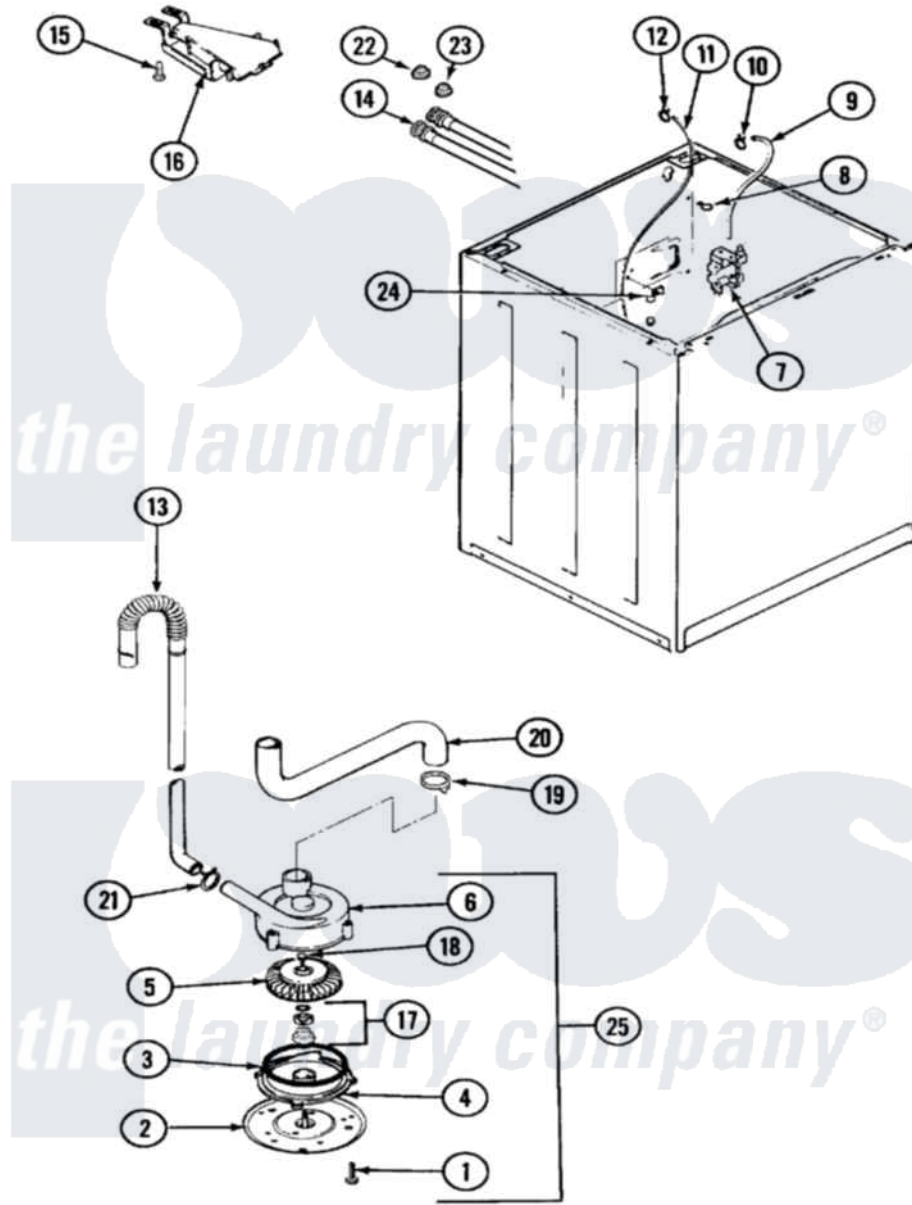

Magic Chef W216KW 03 - PUMP

Magic Chef [Residential Magic Chef W216KW Washer Parts](#) Parts Diagram 03 - PUMP
 Click on the part number to view part

Item	Original Part Number	Replaced By	Status	Part Description
1	25-7405	3196164		Screw
2	33-6035		Not Available	PLATE & PULLEY ASSY.
3	33-6032			Gasket
4	35-2058			Base, Pump
5	35-2057	35-6465		Pump Assem
6	35-2056		Not Available	HOUSING, PUMP
7	35-2374	35-2374N		Valve, Water
"	25-7220			Clip, Cabinet Top
8	25-7867	596669		Clamp, Manifold
9	35-3623	12002749		Hose, Flume Kit
10	25-7867	596669		Clamp, Manifold
11	35-2322	21001748		Hose, Pressure Switch
"	35-2261		Not Available	PAD, PRESSURE SWITCH HOSE
12	33-6099			Clamp
13	33-9537	22003814		Retainer, Drain Hose
"	35-3538	21001872		Hose, Drain

14	33-7891	89503	Hose-Inlet
"	35-0874	76313	Hosefill
15	25-3092	90767	Screw, 8A X 3/8 HeX Washer Head Tapping
16	35-2051	21001760	Flume Assembly / Water Diverter
17	35-0707		Seal, Seat And "O" Ring
18	25-7894	W10001180	Screw
19	25-6068	285655	Clamp, Hose
20	35-3584	21001915	Hose, Tub To Pump
21	25-7080	285655	Clamp, Hose
22	25-7048		Washer
23	33-7313	33-4264N	Strainer And Washer Kit
24	25-7796	596669	Clamp, Manifold
25	35-2099	35-6465	Pump Assem
"	35-2344		Restrictor, Flow