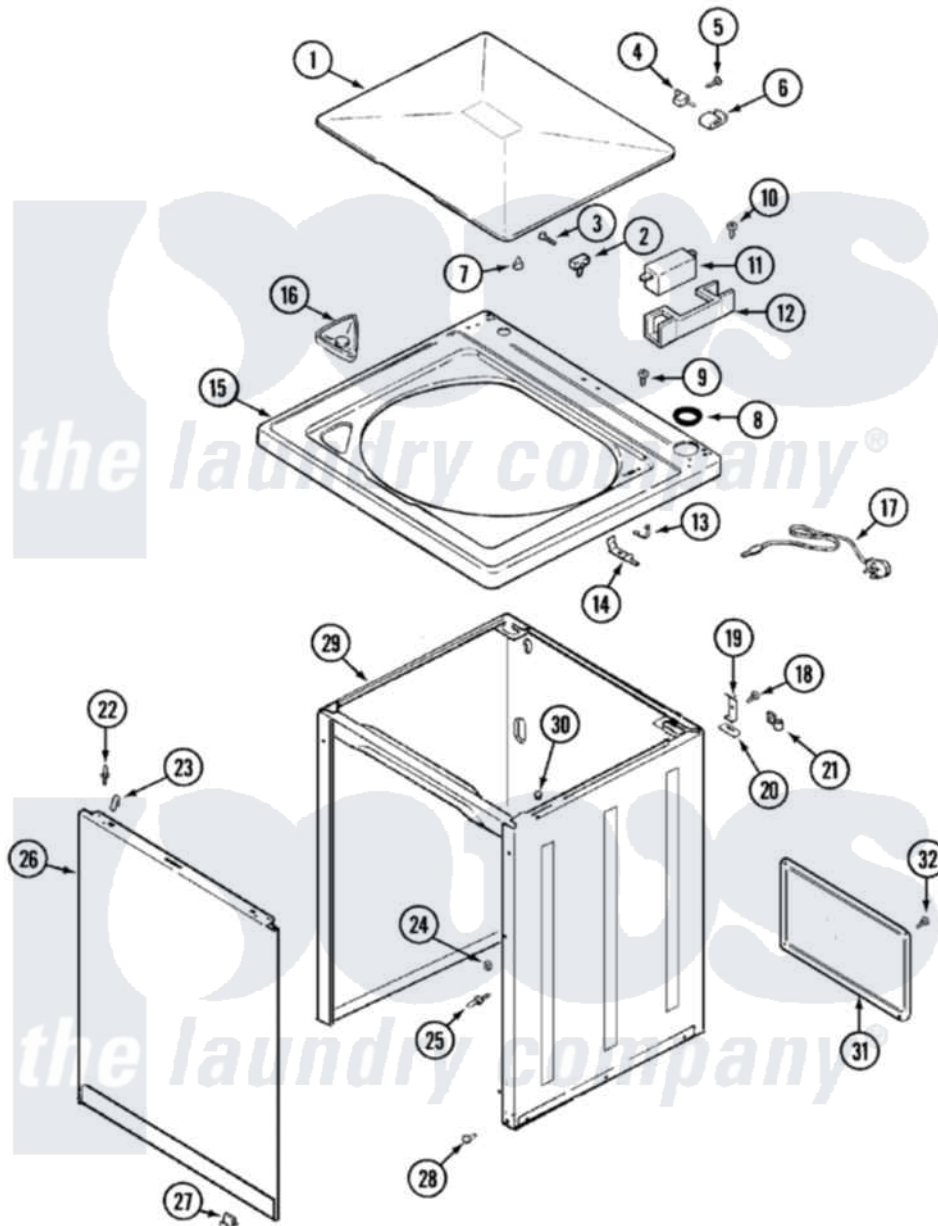

Magic Chef W216KW 04 - TOP

Magic Chef [Residential Magic Chef W216KW Washer Parts](#) Parts Diagram 04 - TOP
 Click on the part number to view part

Item	Original Part Number	Replaced By	Status	Part Description
1	35-2026			Lid
2	25-7436			Nylite Washer
"	43-0057			Actuator, Door Switch
3	25-7438			Screw
4	35-2045			Pin, Hinge
5	25-7893			Screw
6	35-2044			Hinge, Lid
7	35-0581			Bumper, Door
8	35-2063			Bushing, Insulator
9	25-7463	7101P012-60		Screw
10	25-7437	40040701		Screw, Tapping No.6b-20
"	21001136	3400872		Screw, 8-18 X 3/8
11	35-2904		Not Available	PAD, LID SWITCH
"	21001148	12001187		Kit, Lid Switch Assembly
"	21001137	12001187		Kit, Lid Switch Assembly
"	35-3382	12001187		Kit, Lid Switch Assembly

12	35-2795	12001187	Kit, Lid Switch Assembly
"	21001135		Housing, Lid Switch
13	25-7878		Clip
14	21001134		Lever, Lid Switch
"	35-3076	12001187	Kit, Lid Switch Assembly
15	35-2739		Top, Cabinet
16	35-2731	21001167	Dispenser, Bleach
17	35-0680	Not Available	CORD, POWER
18	25-7732	681414	Screw, 10AB X 1/2
19	35-2846		Hinge, Cabinet Top
20	35-4128		Pad, Hinge
21	25-7796	596669	Clamp, Manifold
22	35-4129		Bumper, Cabinet
"	53-0643		Pin, Locator
23	25-7220		Clip, Cabinet Top
24	25-0224	3400029	Nut, Adapter Plate
"	53-0200		Sleeve, Locator Pin
25	53-0643		Pin, Locator
26	35-2084		Panel, Front
27	53-0120		Clip, Front Panel
28	33-2653		Bumper, Cabinet
29	35-2106	21001871	Cabinet
30	33-2653		Bumper, Cabinet
31	35-2108	21001871	Cabinet
32	25-7733	681414	Screw, 10AB X 1/2