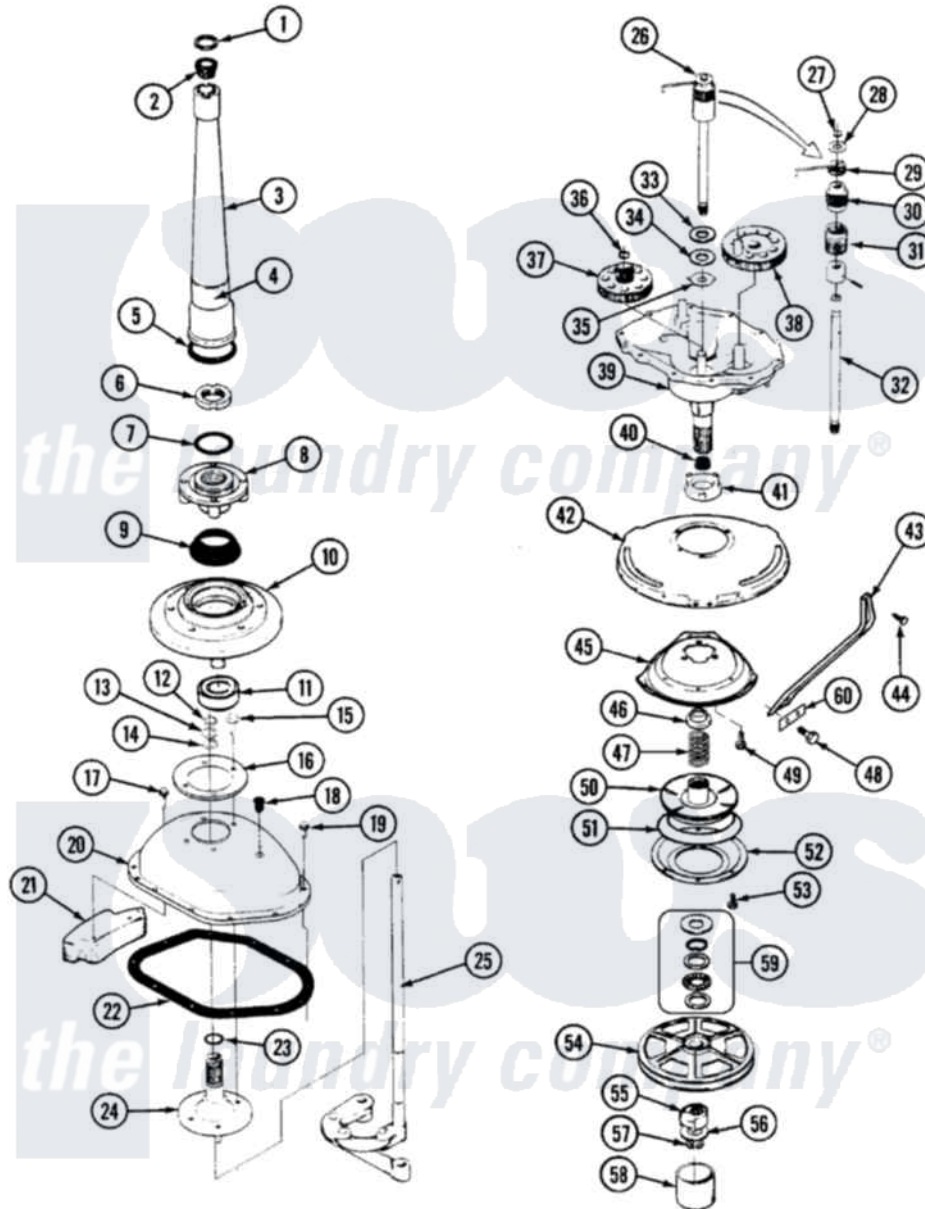

# Magic Chef W216KW 05 - TRANSMISSION

Magic Chef [Residential Magic Chef W216KW Washer Parts](#) Parts Diagram 05 - TRANSMISSION  
 Click on the part number to view part

Item	Original Part Number	Replaced By	Status	Part Description
1	<a href="#">25-7941</a>			"O" Ring, Agr Drive Shaft
2	35-2835	<a href="#">21001066</a>		Bearing, Centerpost
3	35-2792	<a href="#">21001401</a>		Center Pos
4	35-2983		Not Available	CENTERPOST ASSY.
"	35-3214	<a href="#">33-6790</a>		Bearing, Agitator
5	<a href="#">35-2906</a>			Seal, Centerpost Bottom
6	<a href="#">35-2791</a>			Nut, Spin Tube
7	<a href="#">25-7938</a>			"O" Ring, Basket Drive Hub
8	35-3647	<a href="#">W10219156</a>		Tub Seal
9	<a href="#">35-2974</a>			Tub Seal/Hub Assembly
10	35-2716	<a href="#">12001561</a>		Bearing And Seal Housing Assembly
11	<a href="#">35-2205</a>			Bearing, Spin
"	35-2972	<a href="#">12001561</a>		Bearing And Seal Housing Assembly
12	25-7949		Not Available	RING, RETAINING (AG. SHAFT)