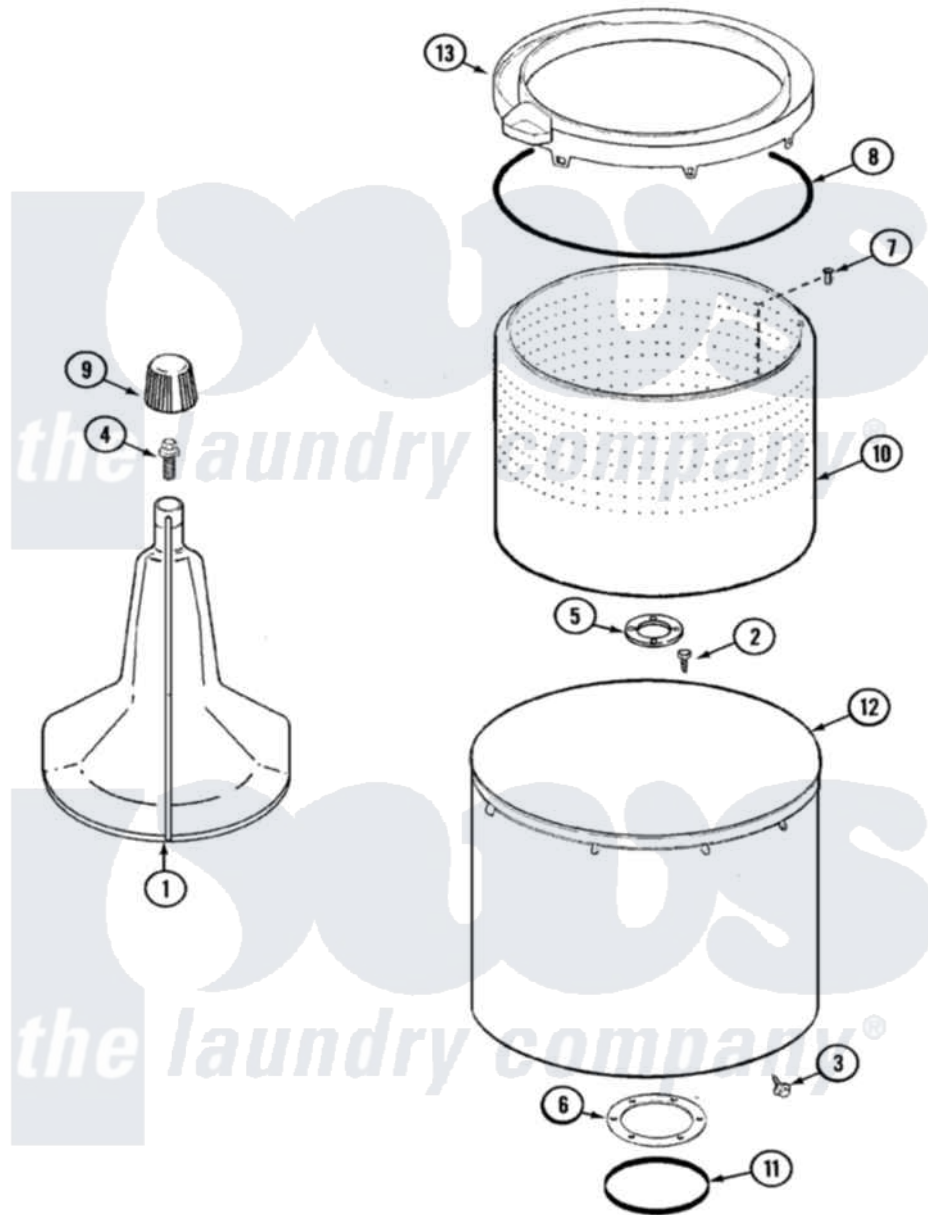

Magic Chef W216KW 06 - TUB

Magic Chef [Residential Magic Chef W216KW Washer Parts](#) Parts Diagram 06 - TUB
 Click on the part number to view part

Item	Original Part Number	Replaced By	Status	Part Description
1	35-3580			Agitator
2	25-7947	21001063		Screw, Shoulder
3	25-7953	22002933		Screw
4	25-7948	W10309247		Screw
5	35-3685			Gasket, Basket To Centerpost
6	35-3686			Gasket, Tub To Housing
7	25-7965	3400504		Screw
8	35-2328			Seal, Tub Top
9	35-2733			Cap, Agitator
10	35-3687		Not Available	BASKET, SPIN
11	35-2978			Seal, Tub/Housing
12	35-3700			Tub Assembly
13	35-3578		Not Available	TOP, TUB
"	35-2262		Not Available	SHIELD, TUB TOP