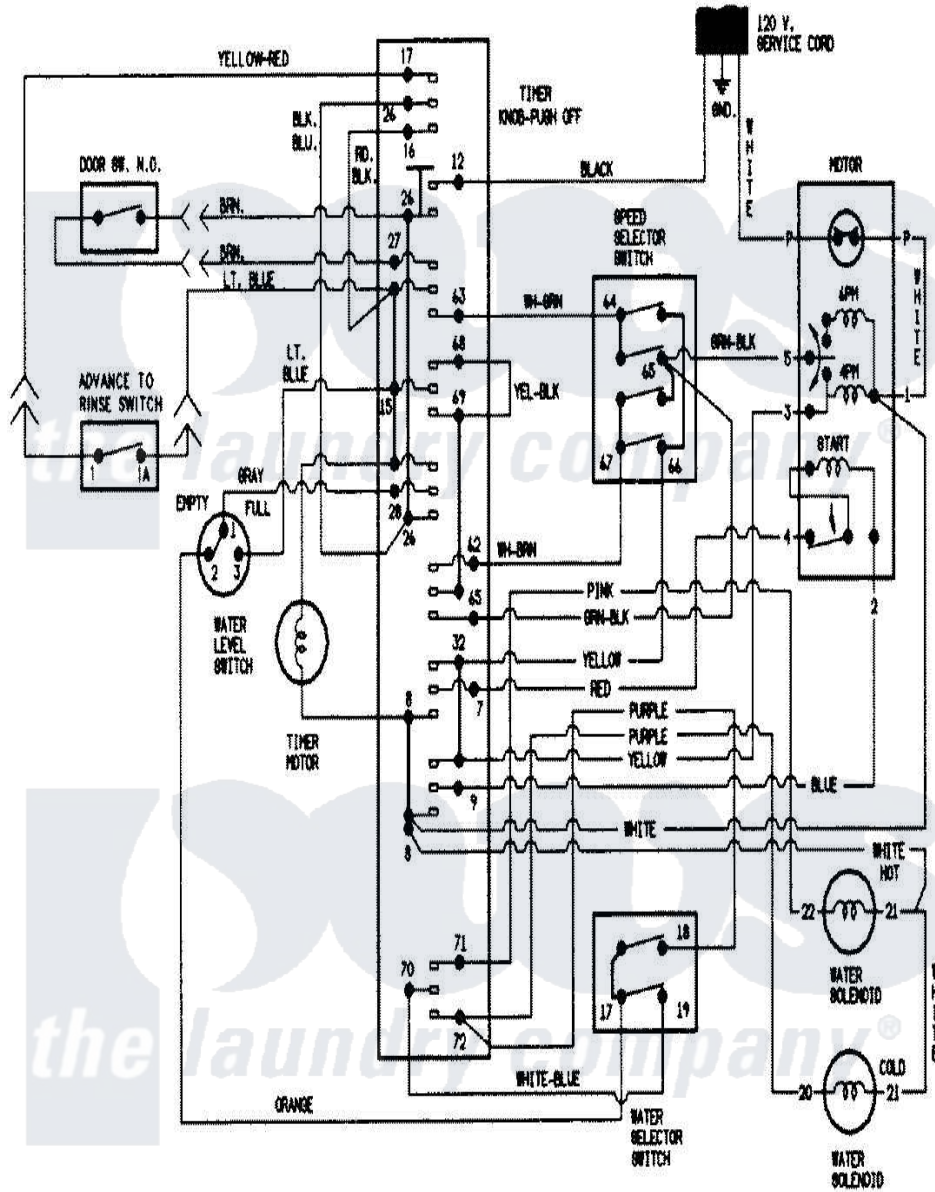

Magic Chef W216KW 07 - WIRING INFORMATION

Magic Chef [Residential Magic Chef W216KW Washer Parts](#) Parts Diagram 07 - WIRING INFORMATION
 Click on the part number to view part

| Item | Original Part Number | Replaced By | Status | Part Description |
|------|----------------------|-------------|---------------|--------------------|
| NI | 15001247 | | Not Available | WIRING INFORMATION |