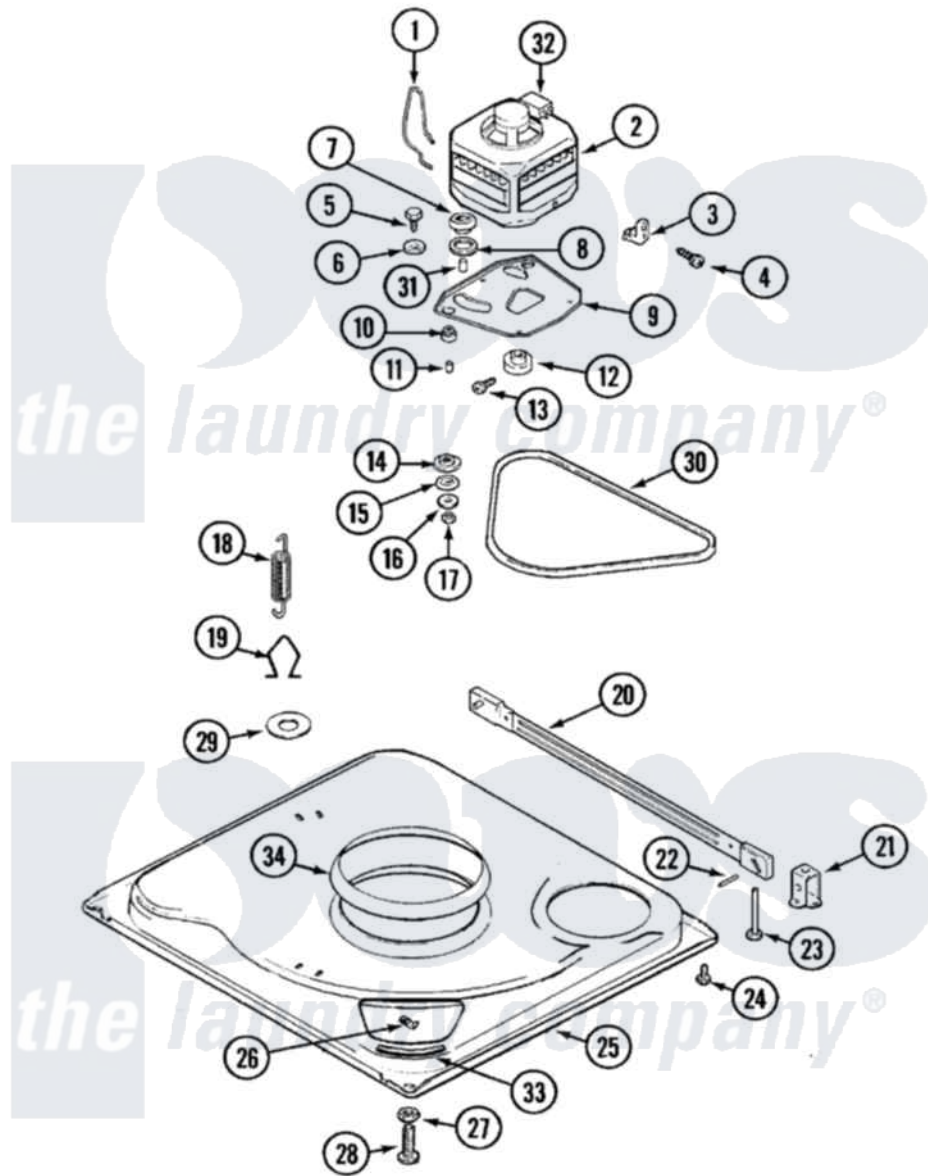

Magic Chef W224LM 01 - BASE

Magic Chef [Residential Magic Chef W224LM Washer Parts](#) Parts Diagram 01 - BASE
 Click on the part number to view part

Item	Original Part Number	Replaced By	Status	Part Description
1	21001110	22004376		Spring, Motor Pivot
2	21001170			Motor And Pulley/Plate Assembly
"	21001400			Motor/Plate Assembly
3	21001109	21001486		Foot Slide, Isolator
4	25-7418	33001178		Back, Tumbler
5	25-7833	21001977		Screw
6	25-7834			Washer, Motor/Base Screw
7	33-9946			Isolator, Motor
8	35-3570			Washer, Motor Pivot
9	21001111	21001783		Plate And Screw Assembly
10	35-3646			Isolator, Motor Plate
11	25-7831			Spacer, Mounting
12	21001108			Pulley, Motor
13	25-7117			Set Screw
14	35-3571			Slide, Motor Pivot
15	33-9967			Washer, Motor Isolator

16	25-7047		Washer, Flat
17	25-7325	Y707702	Locknut
18	21001138	22002922	Tool, Spring Removal
"	21001165		Spring, Suspension
19	21001166		Hook, Suspension Spring
20	35-2049	21001881	Bar, Stabilizer
21	35-2046		Bracket, Stabilizer
22	35-2052		Pin, Stabilizer
23	35-3020	22004469	Leg And Foot Self Stabalizing
24	25-7828	489483	Screw 10-32 X 1/2
25	21001169	12002701	Base Kit
26	25-7845		Speednut, Motor
27	25-7915		Hex Nut
28	35-0837	25001119	Foot And Pad Assembly
"	35-3507	25001119	Foot And Pad Assembly
29	Y25-7951		Washer, Suspension Hook
30	21352320		Belt, Drive
31	25-7830		Spacer
32	33-9765		Switch, Motor
33	35-2065		Pad, Motor Plate
34	21001161	21002026	Snubber