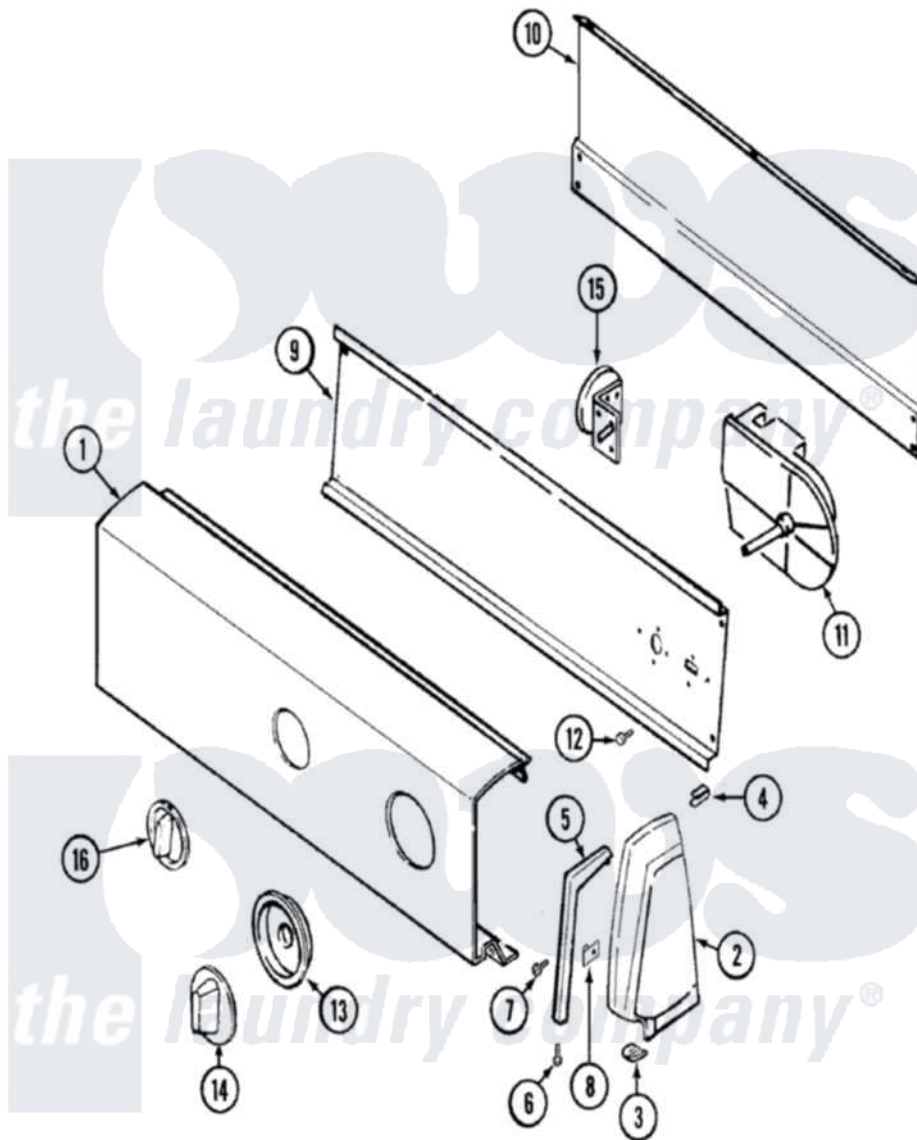

Magic Chef W224LM 02 - CONTROL PANEL

Magic Chef [Residential Magic Chef W224LM Washer Parts](#) Parts Diagram 02 - CONTROL PANEL
 Click on the part number to view part

Item	Original Part Number	Replaced By	Status	Part Description
1	25-7702			Speedclip, End Cap To Control Panel
"	21001160		Not Available	PANEL, CONTROL
"	25-7793			Screw
2	21001069	12002263		Endcap Kit
"	21001070	21001456		Cap- End
3	25-7697	25-2219		Screw
"	25-7851			Speedclip, End Cap To Top
4	25-7852			Speedclip, Rr Shld To End Cap
"	25-7435	33002917		Screw, No.10-16
5	31001056		Not Available	TRIM, ENDCAP (RT)(ALM)
"	31001057		Not Available	TRIM, ENDCAP (LT)(ALM)
6	25-7760			Screw
7	25-3092	90767		Screw, 8A X 3/8 HeX Washer Head Tapping
8	25-7702			Speedclip, End Cap To Control Panel

9	31001146	31001193	Pad, Shield
"	31001128		Not Available SHIELD, CONTROL
10	35-2688	21001460	Shield, Rear
"	25-3092	90767	Screw, 8A X 3/8 HeX Washer Head Tapping
"	25-3457		Screw, Sems
"	25-7853	25-7933	Ring, Retaining
11	21001340		Timer
"	35-3839		Timer
12	31001029	3400094	Screw, 10-32 X 3/8
13	21001117		Not Available SKIRT & RING ASSY. (ALM)
14	21001120	12500058	Knob Ski
15	35-3691	21001554	Switch, Water Level
"	25-3092	90767	Screw, 8A X 3/8 HeX Washer Head Tapping
16	21001119		Knob, Selector
17	21001177		Not Available MANUAL, USE & CARE
"	21001053		Not Available MANUAL, USE & CARE
18	16000329		Not Available GUIDE, QUICK REF. - MAGIC CHEF