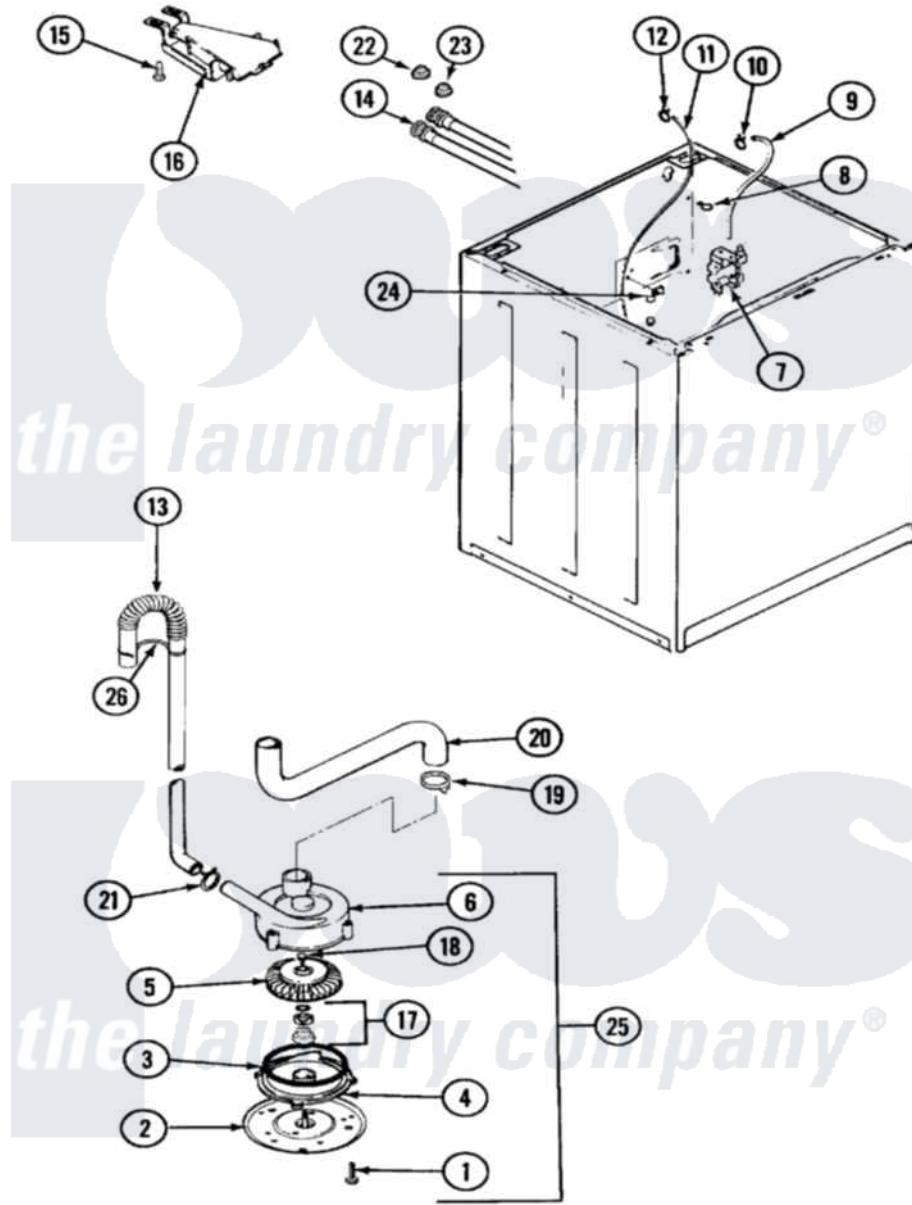

# Magic Chef W224LM 03 - PUMP

Magic Chef [Residential Magic Chef W224LM Washer Parts](#) Parts Diagram 03 - PUMP  
 Click on the part number to view part

Item	Original Part Number	Replaced By	Status	Part Description
1	25-7419		Not Available	SCREW
2	33-6035		Not Available	PLATE & PULLEY ASSY.
3	<a href="#">33-6032</a>			Gasket
4	<a href="#">35-2058</a>			Base, Pump
5	35-2057	<a href="#">35-6465</a>		Pump Assem
6	35-2056		Not Available	HOUSING, PUMP
7	21001378	<a href="#">35-2374N</a>		Valve, Water
"	<a href="#">35-2374N</a>			Valve, Water
"	<a href="#">25-7430</a>			Clip, Wiring Harness
8	25-7867	<a href="#">596669</a>		Clamp, Manifold
9	35-2378	<a href="#">12002749</a>		Hose, Flume Kit
10	25-7867	<a href="#">596669</a>		Clamp, Manifold
11	35-0706		Not Available	PAD, FOAM
"	21001060	<a href="#">21001748</a>		Hose, Pressure Switch
12	<a href="#">33-6099</a>			Clamp
13	35-3538	<a href="#">21001872</a>		Hose, Drain

14	35-0873	<a href="#">76313</a>	Hosefill
"	33-7046	<a href="#">89503</a>	Hose-Inlet
15	25-3092	<a href="#">90767</a>	Screw, 8A X 3/8 HeX Washer Head Tapping
16	35-2051	<a href="#">21001760</a>	Flume Assembly / Water Diverter
17	<a href="#">35-0707</a>		Seal, Seat And "O" Ring
18	25-7828	<a href="#">489483</a>	Screw 10-32 X 1/2
19	25-6068	<a href="#">285655</a>	Clamp, Hose
20	35-3584	<a href="#">21001915</a>	Hose, Tub To Pump
21	25-7080	<a href="#">285655</a>	Clamp, Hose
22	<a href="#">25-7048</a>		Washer
23	<a href="#">33-4264N</a>		Strainer And Washer Kit
24	25-7796	<a href="#">596669</a>	Clamp, Manifold
25	35-3834	<a href="#">35-6465</a>	Pump Assem
"	<a href="#">35-2344</a>		Restrictor, Flow
26	33-9537	<a href="#">22003814</a>	Retainer, Drain Hose