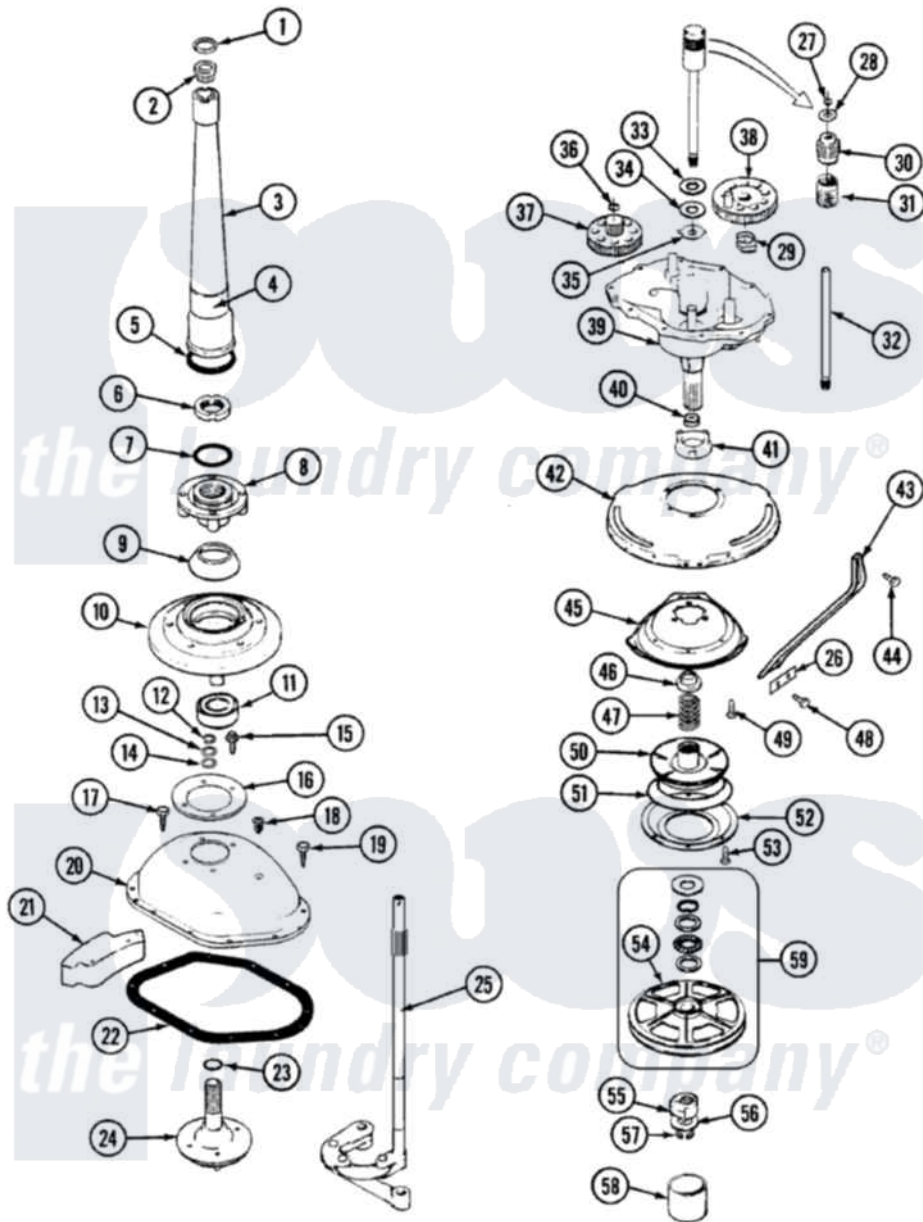

Magic Chef W224LM 05 - TRANSMISSION (SERIES 10-11)

Magic Chef [Residential Magic Chef W224LM Washer Parts](#) Parts Diagram 05 - TRANSMISSION (SERIES 10-11)
 Click on the part number to view part

Item	Original Part Number	Replaced By	Status	Part Description
1	25-7941			"O" Ring, Agtr Drive Shaft
2	21001066			Bearing, Centerpost
3	35-2792	21001401		Center Pos
"	35-2983		Not Available	CENTERPOST ASSY.
4	33-6790			Bearing, Agitator
5	35-2906			Seal, Centerpost Bottom
6	35-2791			Nut, Spin Tube
7	25-7938			"O" Ring, Basket Drive Hub
8	35-3647	W10219156		Tub Seal
9	35-2974			Tub Seal/Hub Assembly
10	35-2716	12001561		Bearing And Seal Housing Assembly
11	35-2205			Bearing, Spin
"	35-2972	12001561		Bearing And Seal Housing Assembly
12	25-7949		Not Available	RING, RETAINING (AG. SHAFT)