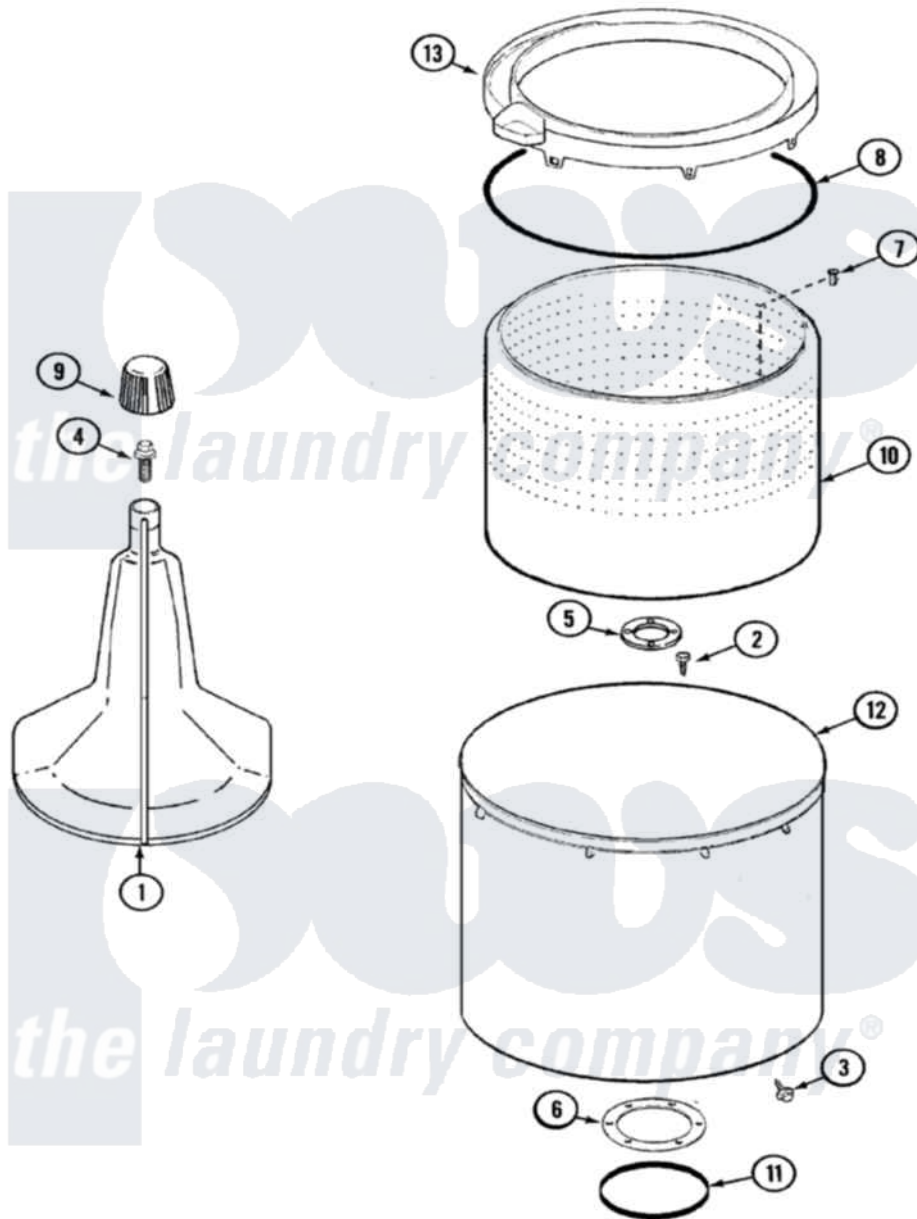

Magic Chef W224LM 07 - TUB

Magic Chef [Residential Magic Chef W224LM Washer Parts](#) Parts Diagram 07 - TUB
 Click on the part number to view part

Item	Original Part Number	Replaced By	Status	Part Description
1	35-3580			Agitator
2	21001063			Screw, Shoulder
3	25-7953	22002933		Screw
4	25-7948	W10309247		Screw
5	35-3685			Gasket, Basket To Centerpost
6	35-3686			Gasket, Tub To Housing
7	25-7967	3400504		Screw
8	35-2328			Seal, Tub Top
9	35-2733			Cap, Agitator
10	35-3687		Not Available	BASKET, SPIN
11	35-2978			Seal, Tub/Housing
12	35-3700			Tub Assembly
13	35-3578		Not Available	TOP, TUB
"	35-2262		Not Available	SHIELD, TUB TOP