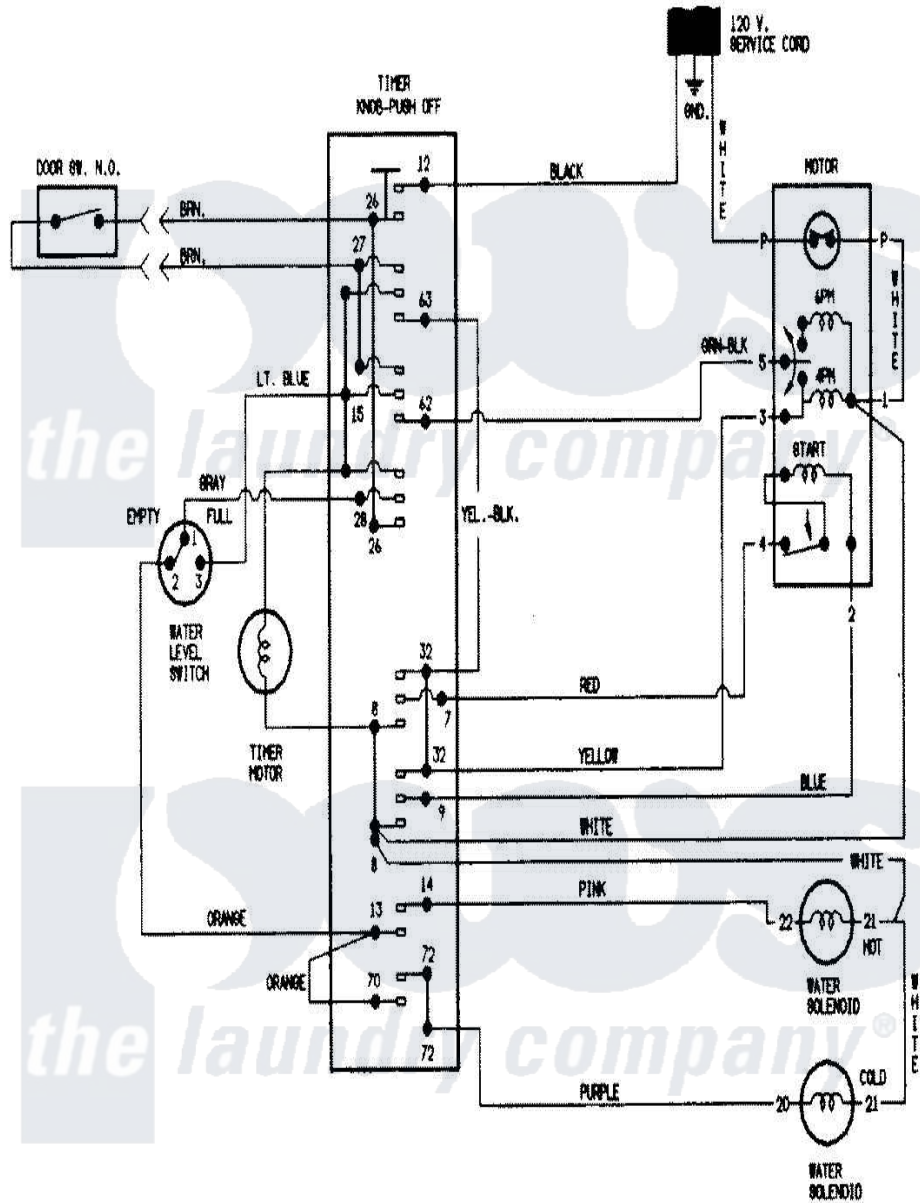

Magic Chef W224LM 08 - WIRING INFORMATION

Magic Chef [Residential Magic Chef W224LM Washer Parts](#) Parts Diagram 08 - WIRING INFORMATION
 Click on the part number to view part

Item	Original Part Number	Replaced By	Status	Part Description
NI	15001894		Not Available	WIRING INFORMATION
"	15001240		Not Available	WIRING INFORMATION