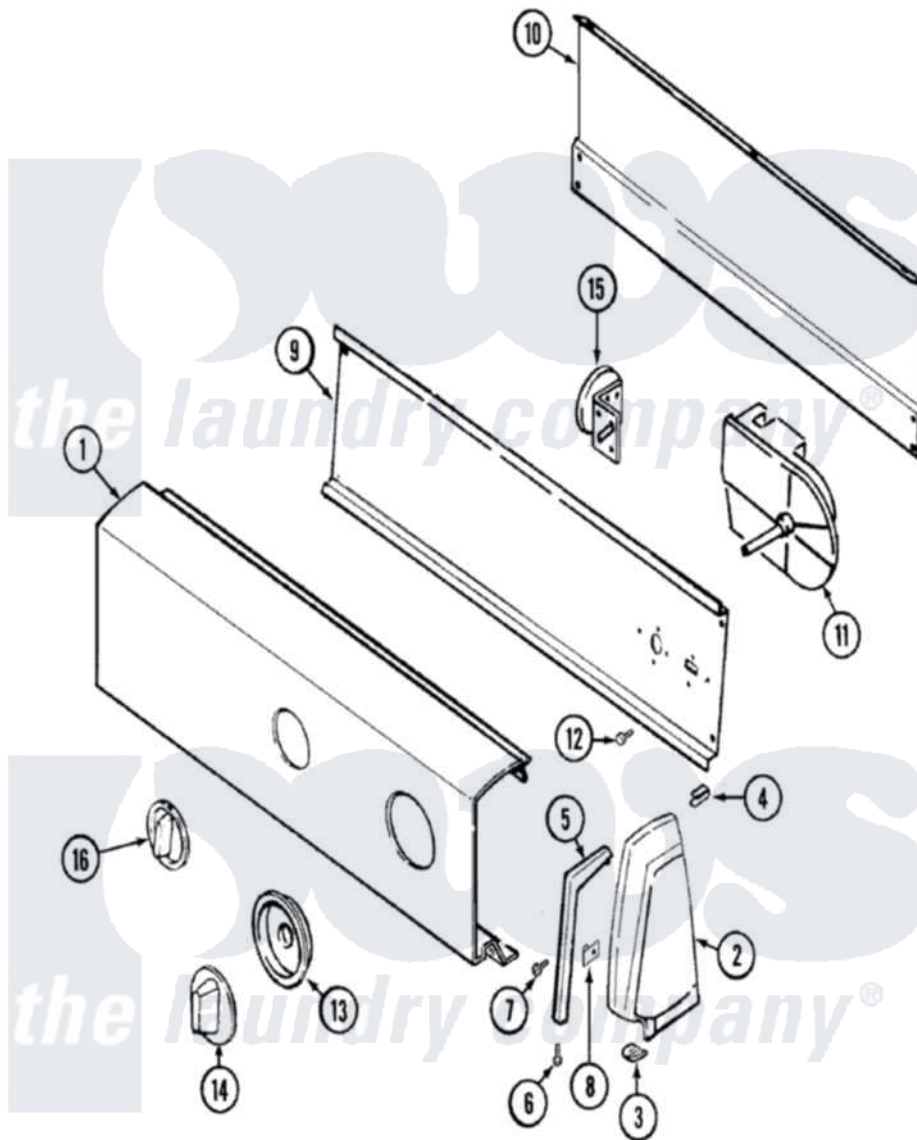

# Magic Chef W224LV 02 - CONTROL PANEL

Magic Chef [Residential Magic Chef W224LV Washer Parts](#) Parts Diagram 02 - CONTROL PANEL  
 Click on the part number to view part

Item	Original Part Number	Replaced By	Status	Part Description
1	<a href="#">25-7793</a>			Screw
"	21001159		Not Available	PANEL, CONTROL
"	<a href="#">25-7702</a>			Speedclip, End Cap To Control Panel
2	35-2668	<a href="#">21001453</a>		Cap- End
"	35-2669		Not Available	CAP, END (LT)(WHT)
3	25-7697	<a href="#">25-2219</a>		Screw
"	<a href="#">25-7851</a>			Speedclip, End Cap To Top
4	25-7435	<a href="#">33002917</a>		Screw, No.10-16
"	<a href="#">25-7852</a>			Speedclip, Rr Shld To End Cap
5	31001055		Not Available	TRIM, ENDCAP (LT WHT)
"	31001054		Not Available	TRIM, ENDCAP (RT WHT)
6	<a href="#">25-7760</a>			Screw
7	25-3092	<a href="#">90767</a>		Screw, 8A X 3/8 HeX Washer Head Tapping
8	<a href="#">25-7702</a>			Speedclip, End Cap To Control Panel

9	31001146	<a href="#">31001193</a>		Pad, Shield
"	31001128		Not Available	SHIELD, CONTROL
10	25-7853	<a href="#">25-7933</a>		Ring, Retaining
"	25-3092	<a href="#">90767</a>		Screw, 8A X 3/8 HeX Washer Head Tapping
"	<a href="#">25-3457</a>			Screw, Sems
"	35-2688	<a href="#">21001460</a>		Shield, Rear
11	<a href="#">21001340</a>			Timer
"	<a href="#">35-3839</a>			Timer
12	31001029	<a href="#">3400094</a>		Screw, 10-32 X 3/8
13	35-3965	<a href="#">21001502</a>		Skirt Ri
14	35-3963	<a href="#">21001237</a>		Knob, Timer
15	25-3092	<a href="#">90767</a>		Screw, 8A X 3/8 HeX Washer Head Tapping
"	35-3691	<a href="#">21001554</a>		Switch, Water Level
16	35-3961	<a href="#">21001239</a>		Knob, Selector
17	21001177		Not Available	MANUAL, USE & CARE
"	21001053		Not Available	MANUAL, USE & CARE
18	16000329		Not Available	GUIDE, QUICK REF. - MAGIC CHEF