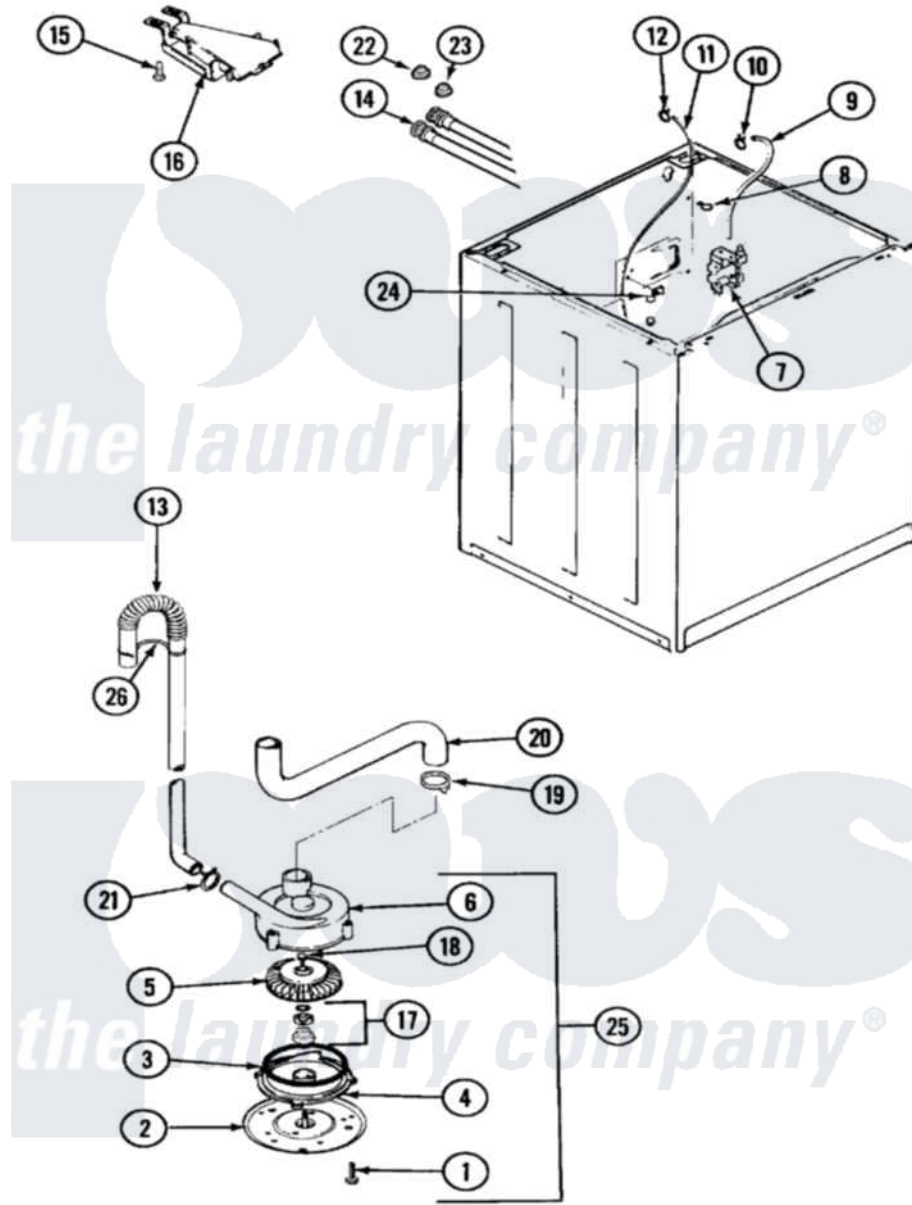

Magic Chef W224LV 03 - PUMP

Magic Chef [Residential Magic Chef W224LV Washer Parts](#) Parts Diagram 03 - PUMP
 Click on the part number to view part

Item	Original Part Number	Replaced By	Status	Part Description
1	25-7419		Not Available	SCREW
2	33-6035		Not Available	PLATE & PULLEY ASSY.
3	33-6032			Gasket
4	35-2058			Base, Pump
5	35-2057	35-6465		Pump Assem
6	35-2056		Not Available	HOUSING, PUMP
7	35-2374N			Valve, Water
"	21001378	35-2374N		Valve, Water
"	21001396	35-2374N		Valve, Water
"	25-7430			Clip, Wiring Harness
8	25-7867	596669		Clamp, Manifold
9	35-2378	12002749		Hose, Flume Kit
10	25-7867	596669		Clamp, Manifold
11	21001060	21001748		Hose, Pressure Switch
"	35-0706		Not Available	PAD, FOAM
12	33-6099			Clamp

13	35-3538	21001872	Hose, Drain
14	33-7046	89503	Hose-Inlet
"	35-0873	76313	Hosefill
15	25-3092	90767	Screw, 8A X 3/8 HeX Washer Head Tapping
16	35-2051	21001760	Flume Assembly / Water Diverter
17	35-0707		Seal, Seat And "O" Ring
18	25-7828	489483	Screw 10-32 X 1/2
19	25-6068	285655	Clamp, Hose
20	35-3584	21001915	Hose, Tub To Pump
21	25-7080	285655	Clamp, Hose
22	25-7048		Washer
23	33-4264N		Strainer And Washer Kit
24	25-7796	596669	Clamp, Manifold
25	35-3834	35-6465	Pump Assem
"	35-2344		Restrictor, Flow
26	33-9537	22003814	Retainer, Drain Hose