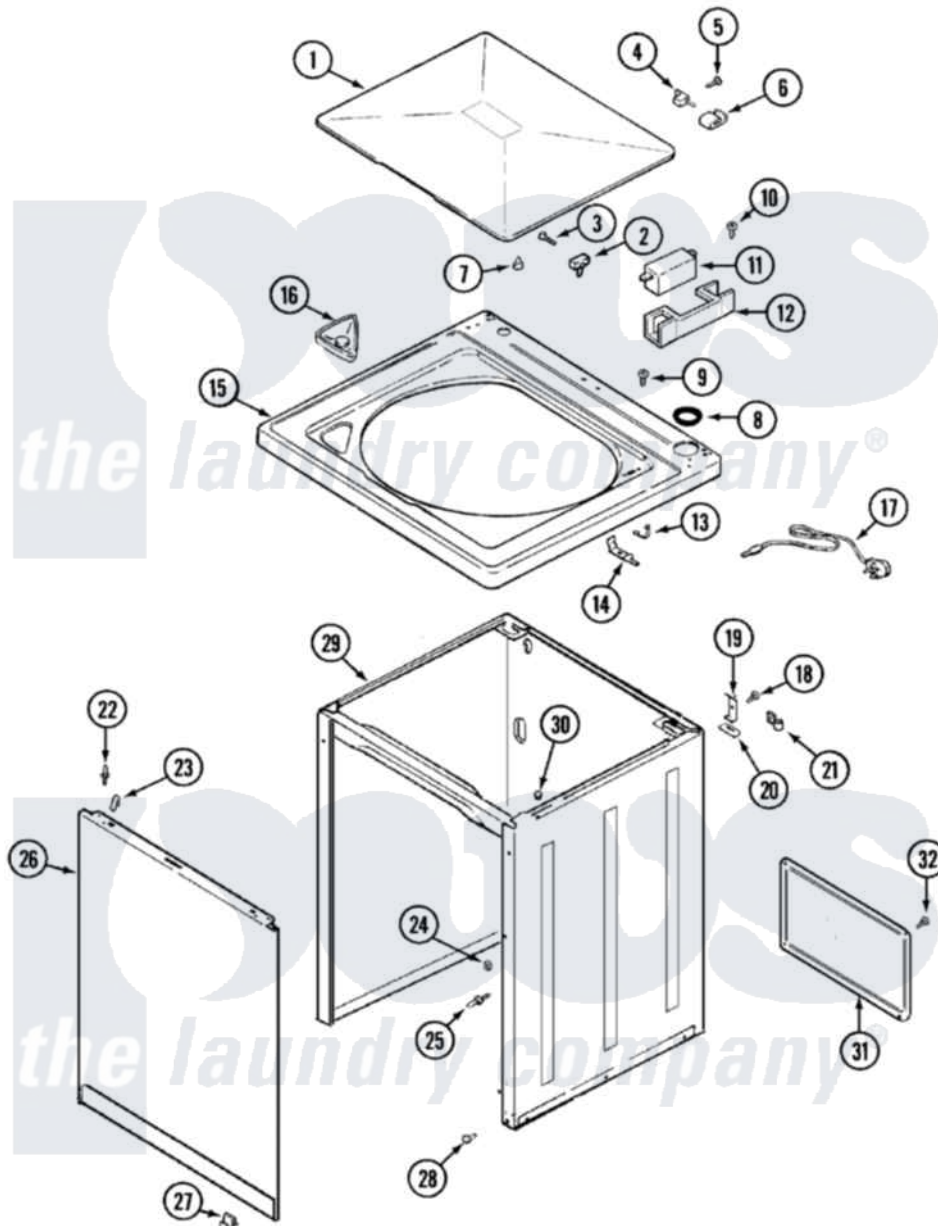

Magic Chef W224LV 04 - TOP

Magic Chef [Residential Magic Chef W224LV Washer Parts](#) Parts Diagram 04 - TOP
 Click on the part number to view part

Item	Original Part Number	Replaced By	Status	Part Description
1	35-2026			Lid
2	25-7436			Nylite Washer
"	43-0057			Actuator, Door Switch
3	25-7438			Screw
4	35-2045			Pin, Hinge
5	25-7893			Screw
6	35-2044			Hinge, Lid
7	35-0581			Bumper, Door
8	35-2063			Bushing, Insulator
9	25-7662	7101P012-60		Screw
10	21001136	3400872		Screw, 8-18 X 3/8
11	21001137	12001187		Kit, Lid Switch Assembly
"	35-2904		Not Available	PAD, LID SWITCH
"	21001148	12001187		Kit, Lid Switch Assembly
12	21001135			Housing, Lid Switch
13	25-7878			Clip

14	21001134		Lever, Lid Switch
15	35-2739		Top, Cabinet
16	21001167		Dispenser, Bleach
17	35-0680	Not Available	CORD, POWER
18	25-7893		Screw
19	35-2846		Hinge, Cabinet Top
20	35-4128		Pad, Hinge
21	25-7796	596669	Clamp, Manifold
22	53-0643		Pin, Locator
23	25-7220		Clip, Cabinet Top
24	25-0224	3400029	Nut, Adapter Plate
25	53-0643		Pin, Locator
26	35-2084		Panel, Front
"	21001171	21001281	Damper, Sound Pad
27	53-0120		Clip, Front Panel
28	35-4129		Bumper, Cabinet
29	35-2106	21001871	Cabinet
30	33-2653		Bumper, Cabinet
31	35-2108	21001871	Cabinet
32	25-7732	681414	Screw, 10AB X 1/2