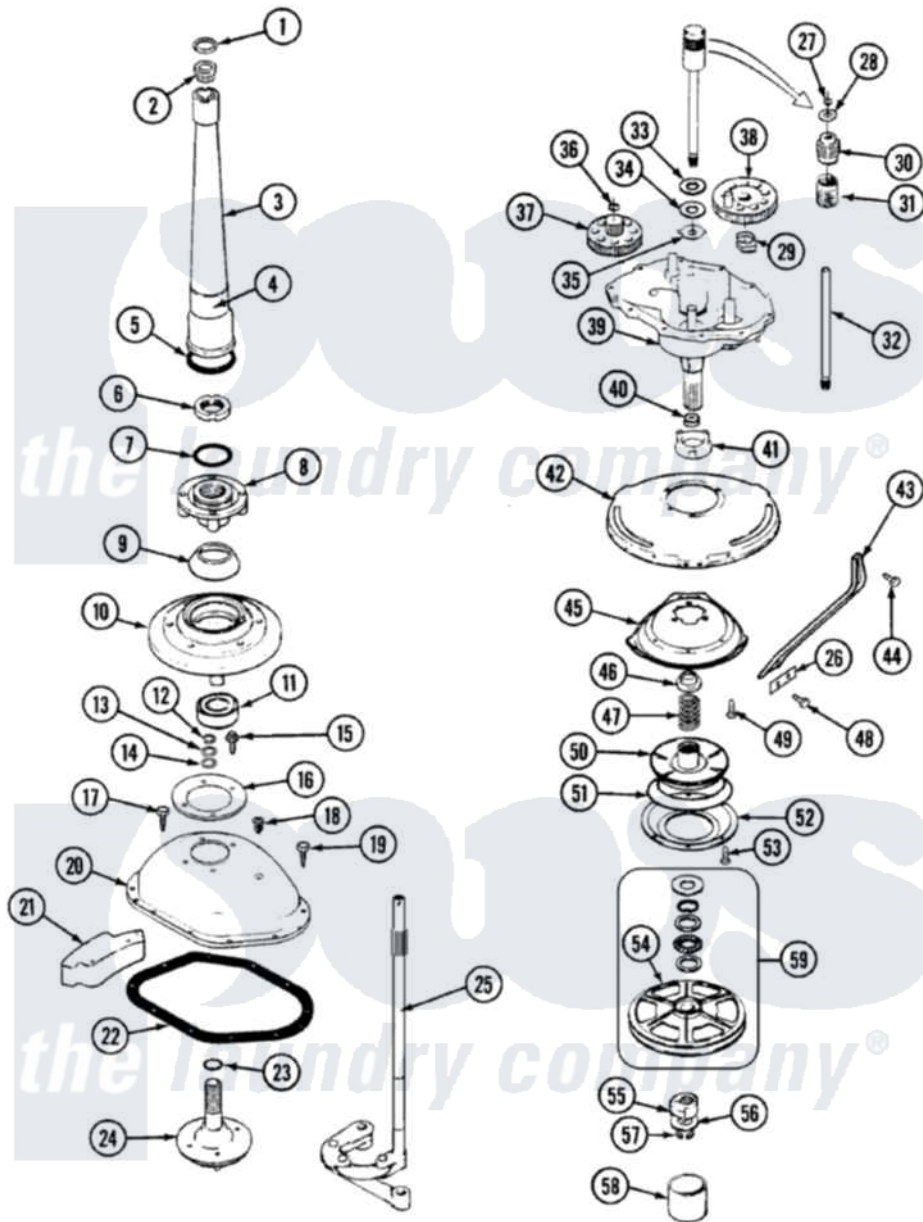

# Magic Chef W224LV 05 - TRANSMISSION (SERIES 10-11)

Magic Chef Residential Magic Chef W224LV Washer Parts Parts Diagram 05 - TRANSMISSION (SERIES 10-11)  
 Click on the part number to view part

Item	Original Part Number	Replaced By	Status	Part Description
1	<a href="#">25-7941</a>			"O" Ring, Agtr Drive Shaft
2	<a href="#">21001066</a>			Bearing, Centerpost
3	35-2792	<a href="#">21001401</a>		Center Pos
"	35-2983		Not Available	CENTERPOST ASSY.
4	<a href="#">33-6790</a>			Bearing, Agitator
5	<a href="#">35-2906</a>			Seal, Centerpost Bottom
6	<a href="#">35-2791</a>			Nut, Spin Tube
7	<a href="#">25-7938</a>			"O" Ring, Basket Drive Hub
8	35-3647	<a href="#">W10219156</a>		Tub Seal
9	<a href="#">35-2974</a>			Tub Seal/Hub Assembly
10	35-2716	<a href="#">12001561</a>		Bearing And Seal Housing Assembly
11	<a href="#">35-2205</a>			Bearing, Spin
"	35-2972	<a href="#">12001561</a>		Bearing And Seal Housing Assembly
12	25-7949		Not Available	RING, RETAINING (AG. SHAFT)