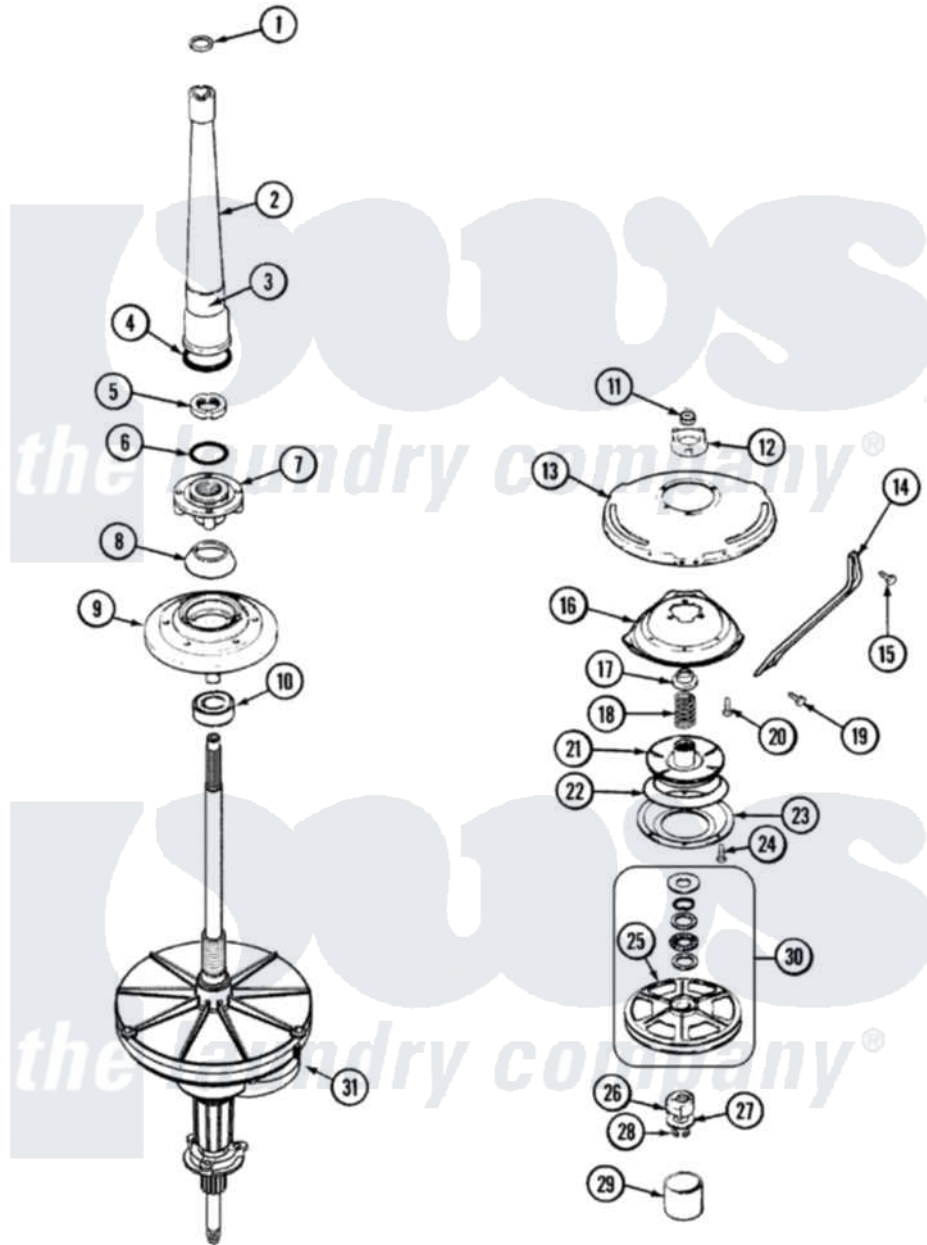

# Magic Chef W224LV 06 - TRANSMISSION (SERIES 12)

Magic Chef [Residential Magic Chef W224LV Washer Parts](#) Parts Diagram 06 - TRANSMISSION (SERIES 12)  
 Click on the part number to view part

Item	Original Part Number	Replaced By	Status	Part Description
1	<a href="#">25-7941</a>			"O" Ring, Agrtr Drive Shaft
2	35-2792	<a href="#">21001401</a>		Center Pos
3	<a href="#">33-6790</a>			Bearing, Agitator
"	35-2983		Not Available	CENTERPOST ASSY.
4	<a href="#">35-2906</a>			Seal, Centerpost Bottom
5	<a href="#">35-2791</a>			Nut, Spin Tube
6	<a href="#">25-7938</a>			"O" Ring, Basket Drive Hub
7	35-3647	<a href="#">W10219156</a>		Hub Seal
8	<a href="#">35-2974</a>			Hub Seal/Hub Assembly
9	35-2716	<a href="#">12001561</a>		Bearing And Seal Housing Assembly
10	35-2972	<a href="#">12001561</a>		Bearing And Seal Housing Assembly
"	<a href="#">35-2205</a>			Bearing, Spin
"	<a href="#">12001561</a>			Bearing And Seal Housing Assembly
11	35-2010	<a href="#">207843</a>		Lip Seal Repair Kit