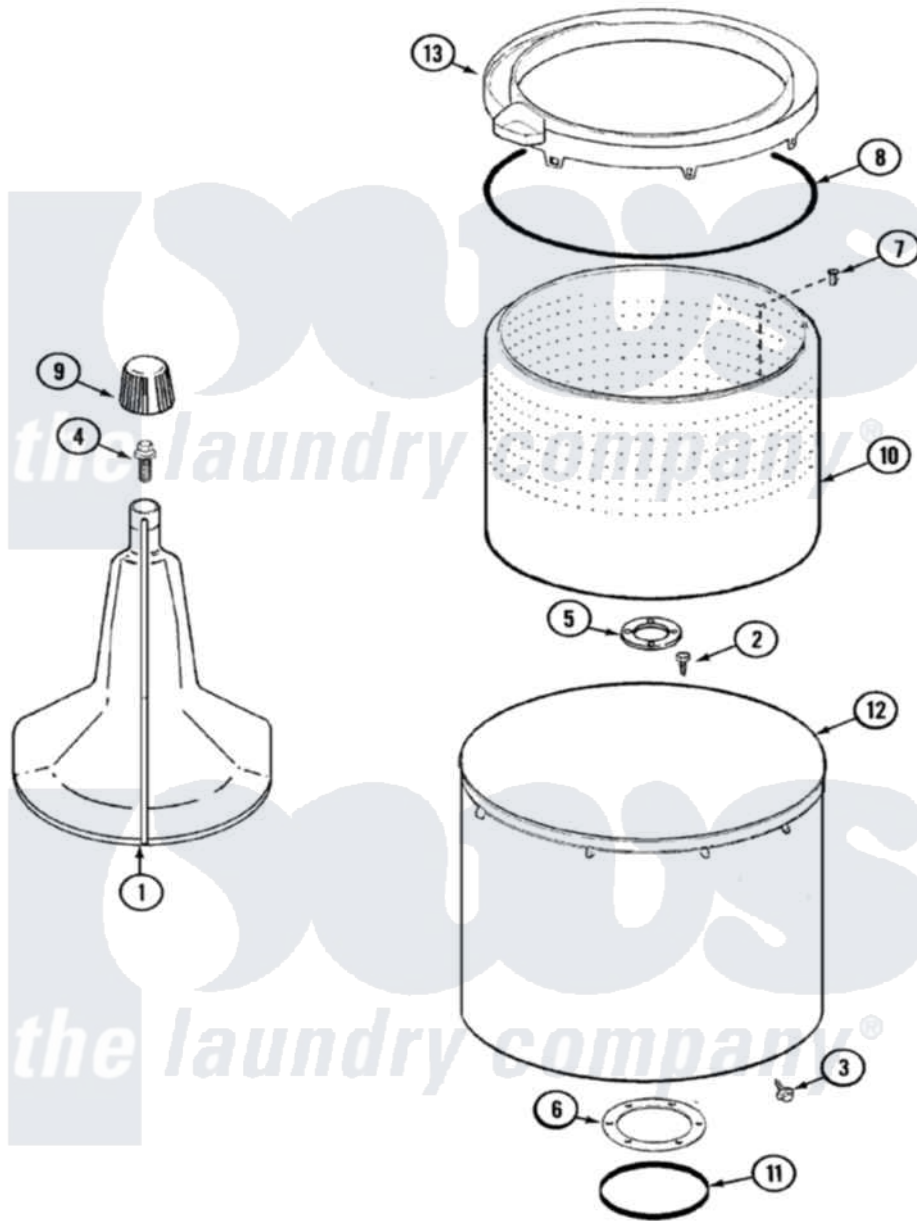

Magic Chef W224LV 07 - TUB

Magic Chef [Residential Magic Chef W224LV Washer Parts](#) Parts Diagram 07 - TUB
 Click on the part number to view part

Item	Original Part Number	Replaced By	Status	Part Description
1	35-3580			Agitator
2	21001063			Screw, Shoulder
3	25-7953	22002933		Screw
4	25-7948	W10309247		Screw
5	35-3685			Gasket, Basket To Centerpost
6	35-3686			Gasket, Tub To Housing
7	25-7967	3400504		Screw
8	35-2328			Seal, Tub Top
9	35-2733			Cap, Agitator
10	35-3687		Not Available	BASKET, SPIN
11	35-2978			Seal, Tub/Housing
12	35-3700			Tub Assembly
13	35-3578		Not Available	TOP, TUB
"	35-2262		Not Available	SHIELD, TUB TOP