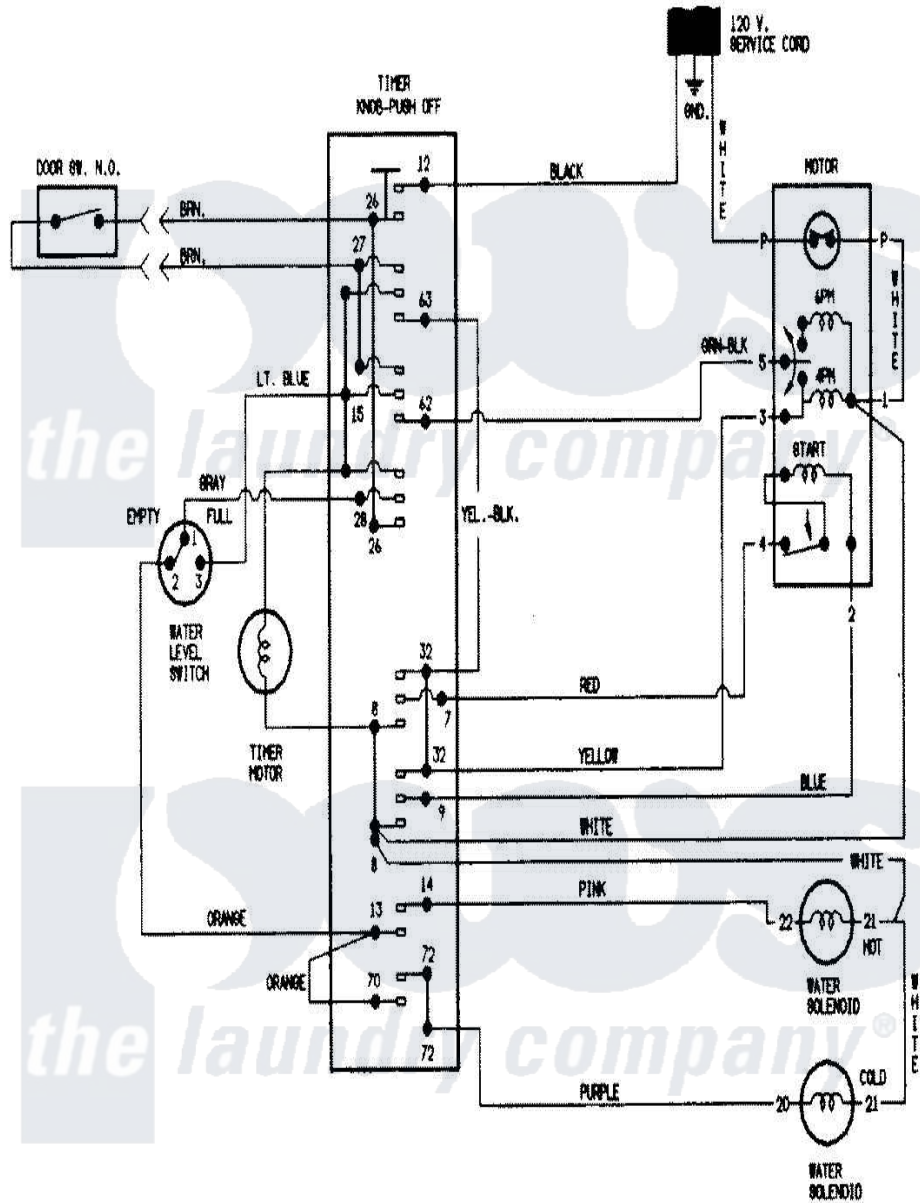

Magic Chef W224LV 08 - WIRING INFORMATION

Magic Chef [Residential Magic Chef W224LV Washer Parts](#) Parts Diagram 08 - WIRING INFORMATION
 Click on the part number to view part

Item	Original Part Number	Replaced By	Status	Part Description
NI	15001894		Not Available	WIRING INFORMATION
"	15001240		Not Available	WIRING INFORMATION