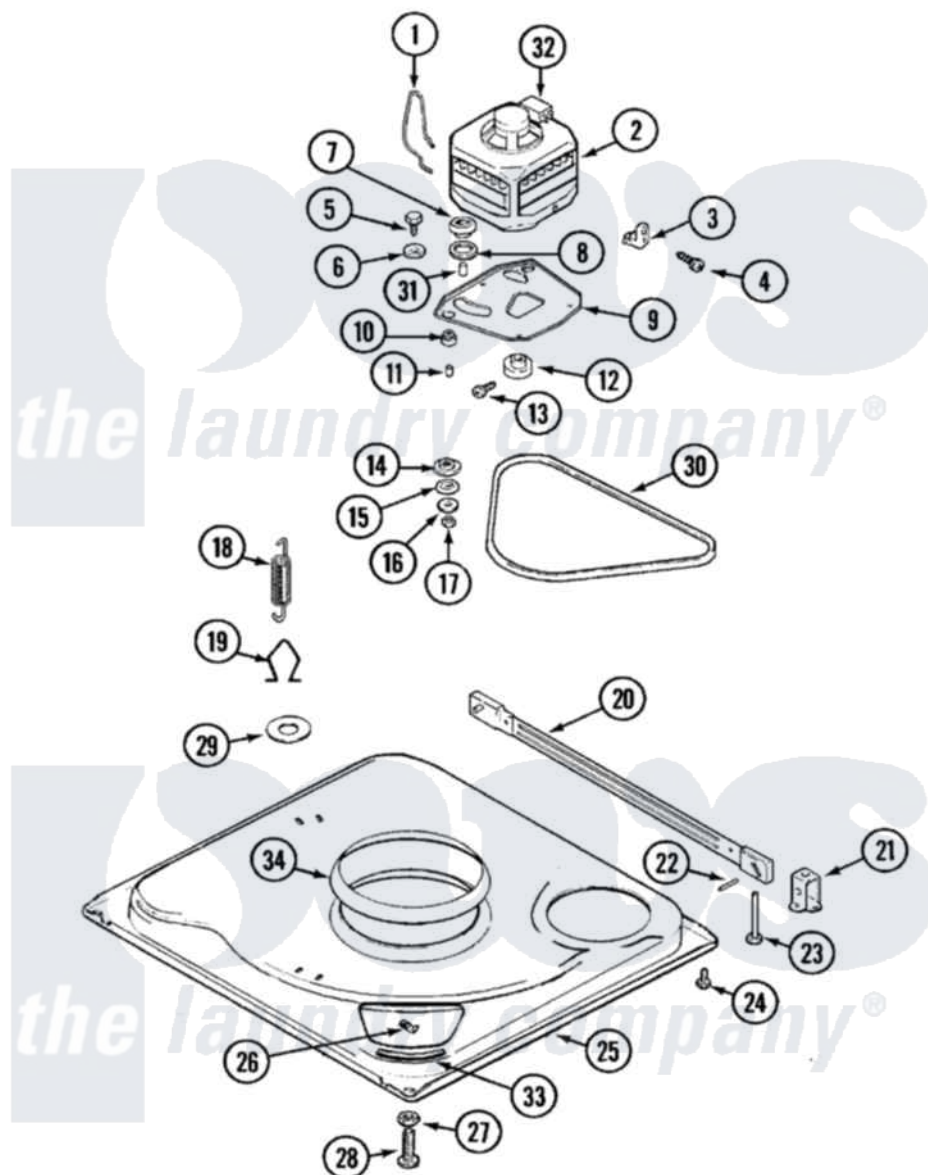

Magic Chef W225LGV 01 - BASE

Magic Chef [Residential Magic Chef W225LGV Washer Parts](#) Parts Diagram 01 - BASE
 Click on the part number to view part

Item	Original Part Number	Replaced By	Status	Part Description
1	21001110	22004376		Spring, Motor Pivot
2	21001231	LA-2003		Motor Replacement Kit
3	21001109	21001486		Foot Slide, Isolator
4	25-7418	33001178		Back, Tumbler
5	25-7833	21001977		Screw
6	25-7834			Washer, Motor/Base Screw
7	33-9946			Isolator, Motor
8	35-3570			Washer, Motor Pivot
9	21001111	21001783		Plate And Screw Assembly
10	35-3646			Isolator, Motor Plate
11	25-7831			Spacer, Mounting
12	21001108			Pulley, Motor
13	25-7117			Set Screw
14	35-3571			Slide, Motor Pivot
15	33-9967			Washer, Motor Isolator
16	25-7047			Washer, Flat

17	25-7325	Y707702	Locknut
18	21001165		Spring, Suspension
"	21001138	22002922	Tool, Spring Removal
19	21001166		Hook, Suspension Spring
20	35-2049	21001881	Bar, Stabilizer
21	35-2046		Bracket, Stabilizer
22	35-2052		Pin, Stabilizer
23	35-3020	22004469	Leg And Foot Self Stabalizing
24	25-7828	489483	Screw 10-32 X 1/2
25	21001169	12002701	Base Kit
26	25-7845		Speednut, Motor
27	25-7915		Hex Nut
28	35-3507	25001119	Foot And Pad Assembly
"	35-0837	25001119	Foot And Pad Assembly
29	Y25-7951		Washer, Suspension Hook
30	21352320		Belt, Drive
31	25-7830		Spacer
32	33-9765		Switch, Motor
33	35-2065		Pad, Motor Plate
34	21001161	21002026	Snubber