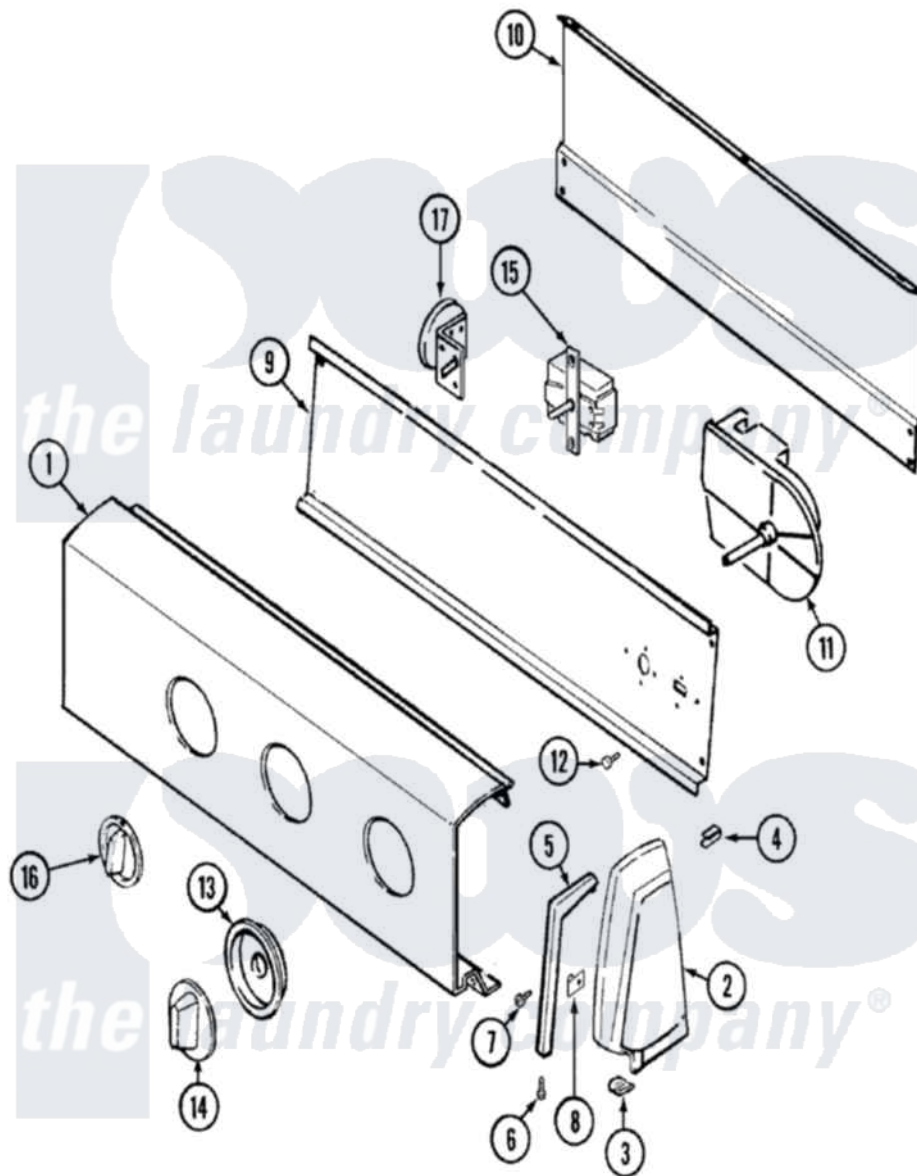

Magic Chef W225LGV 02 - CONTROL PANEL

Magic Chef [Residential Magic Chef W225LGV Washer Parts](#) Parts Diagram 02 - CONTROL PANEL
 Click on the part number to view part

Item	Original Part Number	Replaced By	Status	Part Description
1	25-7793			Screw
"	21001416		Not Available	PANEL, CONTROL (WHT)
"	25-7702			Speedclip, End Cap To Control Panel
2	35-2669		Not Available	CAP, END (LT)(WHT)
"	35-2668	21001453		Cap- End
3	25-7697	25-2219		Screw
"	25-7851			Speedclip, End Cap To Top
4	25-7435	33002917		Screw, No.10-16
"	25-7852			Speedclip, Rr Shld To End Cap
5	31001055		Not Available	TRIM, ENDCAP (LT WHT)
"	31001054		Not Available	TRIM, ENDCAP (RT WHT)
6	25-7760			Screw
7	25-3092	90767		Screw, 8A X 3/8 HeX Washer Head Tapping
8	25-7702			Speedclip, End Cap To Control Panel

9	31001128		Not Available	SHIELD, CONTROL
"	31001146	31001193		Pad, Shield
10	25-3457			Screw, Sems
"	35-2688	21001460		Shield, Rear
"	25-7853	25-7933		Ring, Retaining
"	21001460			Shield, Rear
"	25-3092	90767		Screw, 8A X 3/8 HeX Washer Head Tapping
11	21001362			Timer, Export
12	31001029	3400094		Screw, 10-32 X 3/8
13	35-3965	21001502		Skirt Ri
14	35-3963	21001237		Knob, Timer
15	21001139			Switch, Water Temp. 3 Position
"	25-3092	90767		Screw, 8A X 3/8 HeX Washer Head Tapping
16	35-3961	21001239		Knob, Selector
17	35-3691	21001554		Switch, Water Level
"	25-3092	90767		Screw, 8A X 3/8 HeX Washer Head Tapping
18	16000329		Not Available	GUIDE, QUICK REF. - MAGIC CHEF
19	21001369		Not Available	INSTRUCTION, INSTALLATION
20	21001051		Not Available	MANUAL, USE & CARE