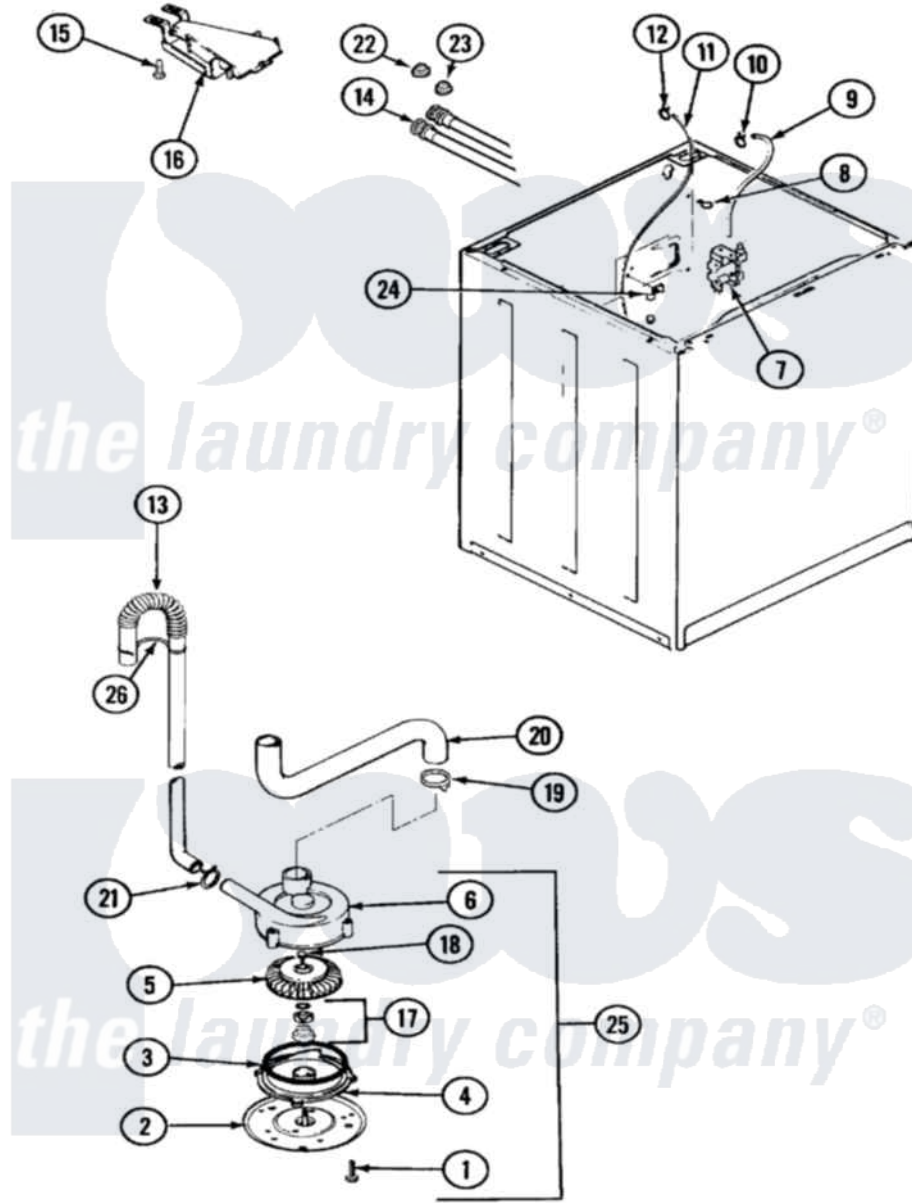

Magic Chef W225LGV 03 - PUMP

Magic Chef [Residential Magic Chef W225LGV Washer Parts](#) Parts Diagram 03 - PUMP
 Click on the part number to view part

Item	Original Part Number	Replaced By	Status	Part Description
1	25-7419		Not Available	SCREW
2	33-6035		Not Available	PLATE & PULLEY ASSY.
3	33-6032			Gasket
4	35-2058			Base, Pump
5	35-2057	35-6465		Pump Assem
6	35-2056		Not Available	HOUSING, PUMP
7	25-7430			Clip, Wiring Harness
"	35-2375			Valve, Water Mixing-230V
8	25-7867	596669		Clamp, Manifold
9	35-2378	12002749		Hose, Flume Kit
10	25-7867	596669		Clamp, Manifold
11	21001060	21001748		Hose, Pressure Switch
"	35-0706		Not Available	PAD, FOAM
12	33-6099			Clamp
13	35-3538	21001872		Hose, Drain
14	35-0873	76313		Hosefill

"	33-7046	89503	Hose-Inlet
15	25-3092	90767	Screw, 8A X 3/8 HeX Washer Head Tapping
16	35-2051	21001760	Flume Assembly / Water Diverter
17	35-0707		Seal, Seat And "O" Ring
18	25-7828	489483	Screw 10-32 X 1/2
19	25-6068	285655	Clamp, Hose
20	35-3584	21001915	Hose, Tub To Pump
21	25-7080	285655	Clamp, Hose
22	25-7048		Washer
23	33-4264N		Strainer And Washer Kit
24	25-7796	596669	Clamp, Manifold
25	35-3834	35-6465	Pump Assem
"	35-2344		Restrictor, Flow
26	33-9537	22003814	Retainer, Drain Hose