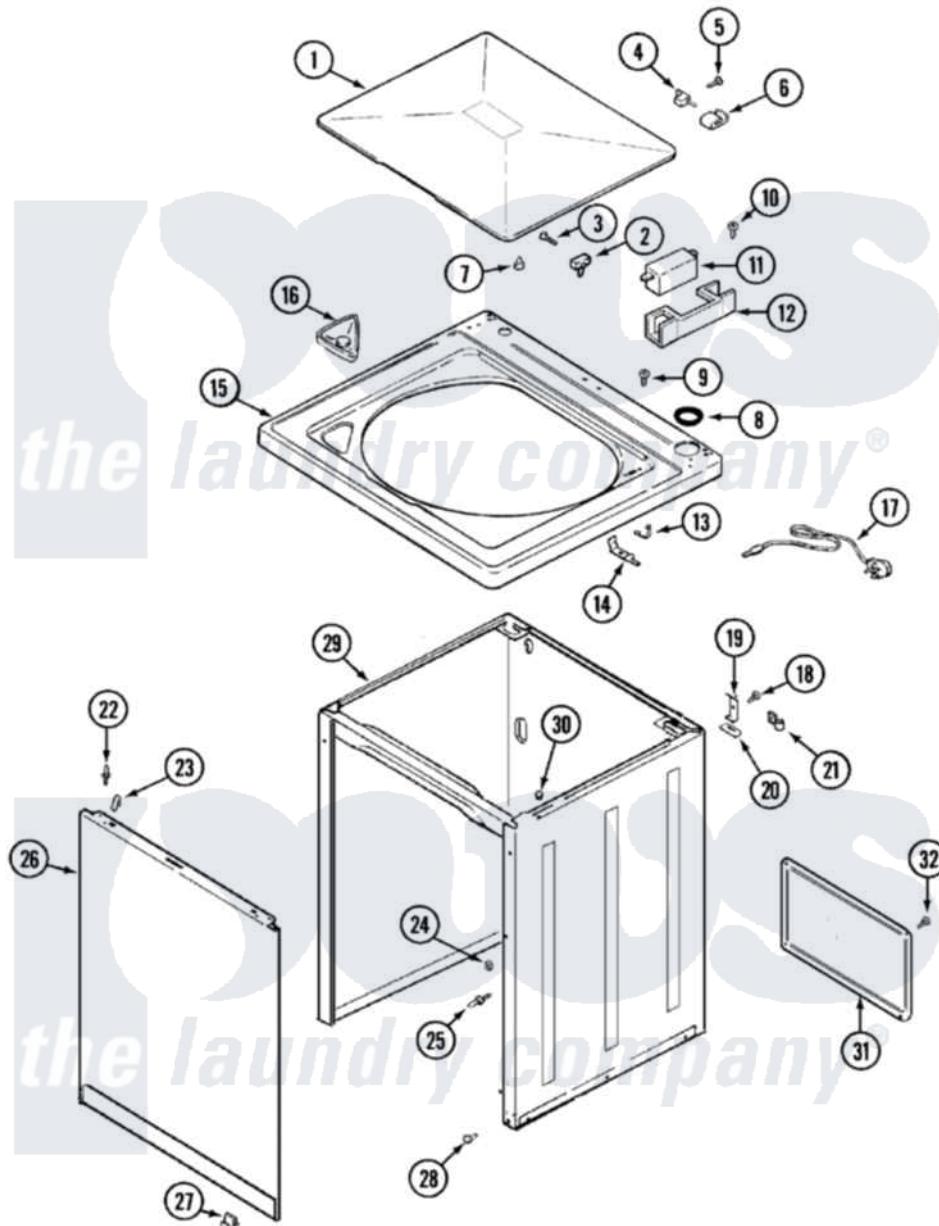

Magic Chef W225LGV 04 - TOP

Magic Chef [Residential Magic Chef W225LGV Washer Parts](#) Parts Diagram 04 - TOP
 Click on the part number to view part

Item	Original Part Number	Replaced By	Status	Part Description
1	35-2026			Lid
2	25-7436			Nylite Washer
"	43-0057			Actuator, Door Switch
3	25-7438			Screw
4	35-2045			Pin, Hinge
5	25-7893			Screw
6	35-2044			Hinge, Lid
7	35-0581			Bumper, Door
8	35-2063			Bushing, Insulator
9	25-7662	7101P012-60		Screw
10	21001136	3400872		Screw, 8-18 X 3/8
11	21001137	12001187		Kit, Lid Switch Assembly
"	35-2904		Not Available	PAD, LID SWITCH
"	21001148	12001187		Kit, Lid Switch Assembly
12	21001135			Housing, Lid Switch
13	25-7878			Clip

14	21001134		Lever, Lid Switch
15	35-2739		Top, Cabinet
16	21001167		Dispenser, Bleach
17	21001376	Not Available	CORD, POWER
18	25-7893		Screw
19	35-2846		Hinge, Cabinet Top
20	35-4128		Pad, Hinge
21	25-7796	596669	Clamp, Manifold
22	53-0643		Pin, Locator
23	25-7220		Clip, Cabinet Top
24	25-0224	3400029	Nut, Adapter Plate
25	53-0643		Pin, Locator
26	21001171	21001281	Damper, Sound Pad
"	35-2084		Panel, Front
27	53-0120		Clip, Front Panel
28	35-4129		Bumper, Cabinet
29	35-2106	21001871	Cabinet
30	33-2653		Bumper, Cabinet
31	35-2108	21001871	Cabinet
32	25-7732	681414	Screw, 10AB X 1/2