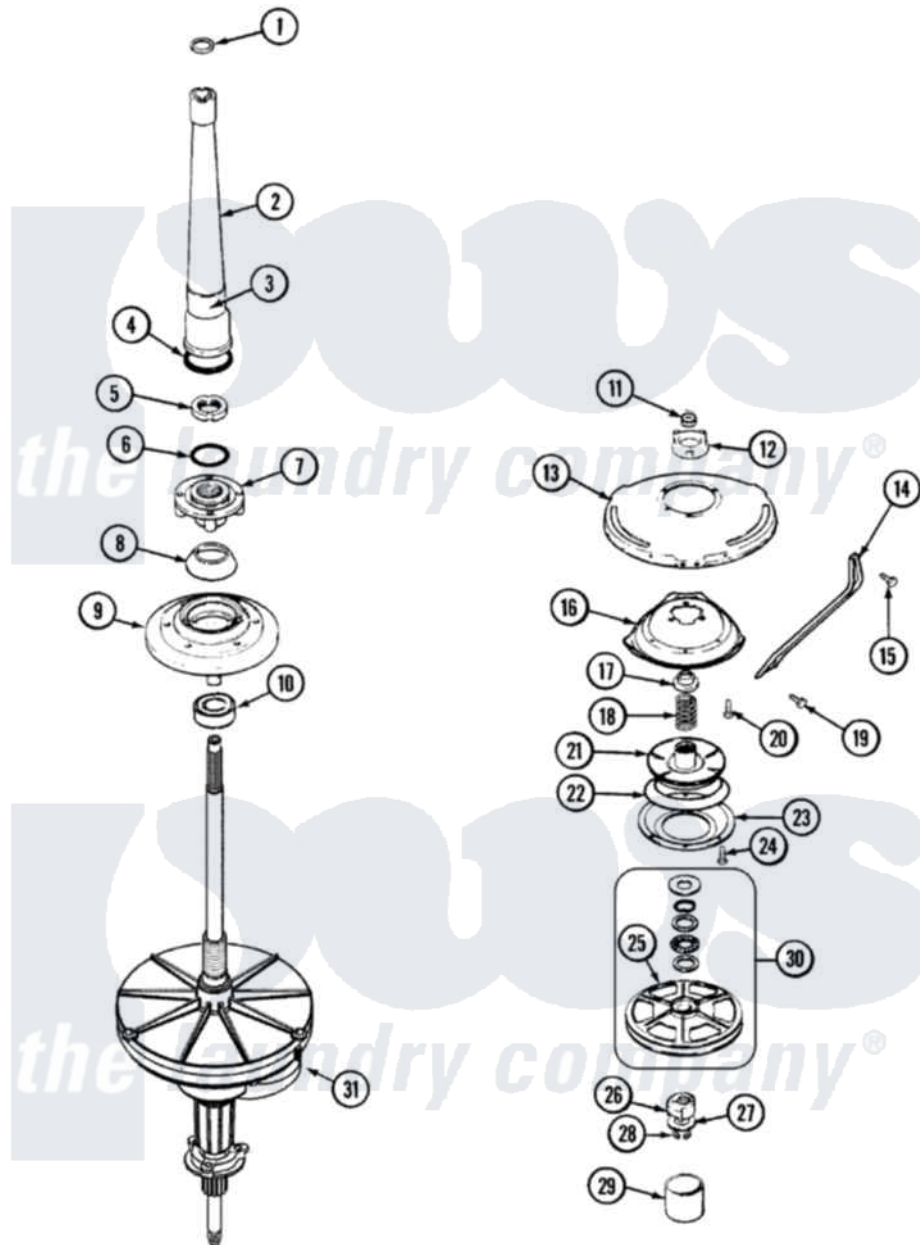

# Magic Chef W225LGV 05 - TRANSMISSION (W225LGV SERIES 10)

Magic Chef [Residential Magic Chef W225LGV Washer Parts](#) Parts Diagram 05 - TRANSMISSION (W225LGV SERIES 10)

Click on the part number to view part

Item	Original Part Number	Replaced By	Status	Part Description
1	<a href="#">25-7941</a>			"O" Ring, Agtr Drive Shaft
2	35-2792	<a href="#">21001401</a>		Center Pos
3	<a href="#">33-6790</a>			Bearing, Agitator
"	35-2983		Not Available	CENTERPOST ASSY.
4	<a href="#">35-2906</a>			Seal, Centerpost Bottom
5	<a href="#">35-2791</a>			Nut, Spin Tube
6	<a href="#">25-7938</a>			"O" Ring, Basket Drive Hub
7	35-3647	<a href="#">W10219156</a>		Tub Seal
8	<a href="#">35-2974</a>			Tub Seal/Hub Assembly
9	35-2716	<a href="#">12001561</a>		Bearing And Seal Housing Assembly
10	35-2972	<a href="#">12001561</a>		Bearing And Seal Housing Assembly
"	<a href="#">35-2205</a>			Bearing, Spin
"	<a href="#">12001561</a>			Bearing And Seal Housing Assembly
11	35-2010	<a href="#">207843</a>		Lip Seal Repair Kit