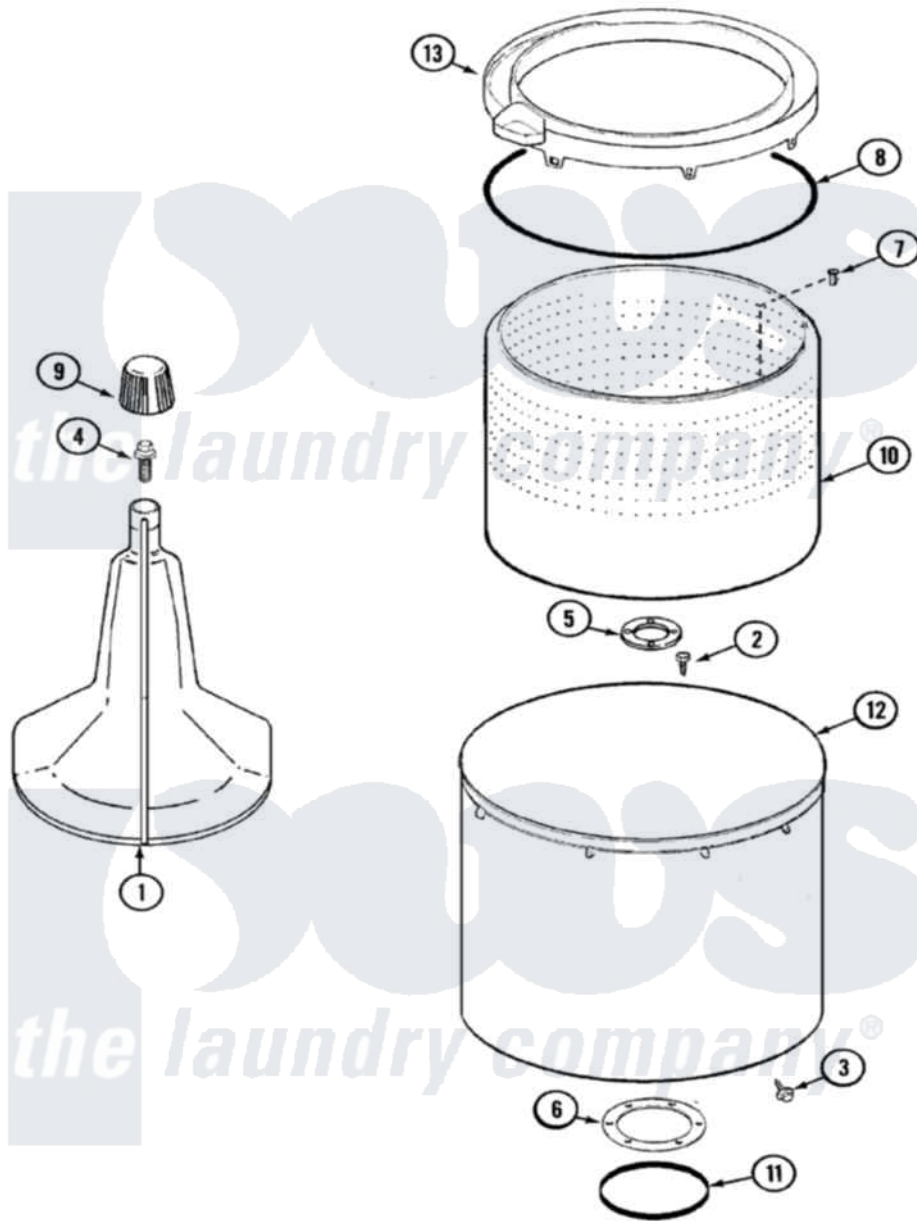

Magic Chef W225LGV 06 - TUB

Magic Chef [Residential Magic Chef W225LGV Washer Parts](#) Parts Diagram 06 - TUB
 Click on the part number to view part

| Item | Original Part Number | Replaced By | Status | Part Description |
|------|--------------------------|---------------------------|---------------|------------------------------|
| 1 | 35-3580 | | | Agitator |
| 2 | 21001063 | | | Screw, Shoulder |
| 3 | 25-7953 | 22002933 | | Screw |
| 4 | 25-7948 | W10309247 | | Screw |
| 5 | 35-3685 | | | Gasket, Basket To Centerpost |
| 6 | 35-3686 | | | Gasket, Tub To Housing |
| 7 | 25-7967 | 3400504 | | Screw |
| 8 | 35-2328 | | | Seal, Tub Top |
| 9 | 35-2733 | | | Cap, Agitator |
| 10 | 35-3687 | | Not Available | BASKET, SPIN |
| 11 | 35-2978 | | | Seal, Tub/Housing |
| 12 | 35-3700 | | | Tub Assembly |
| 13 | 35-3578 | | Not Available | TOP, TUB |
| " | 35-2262 | | Not Available | SHIELD, TUB TOP |