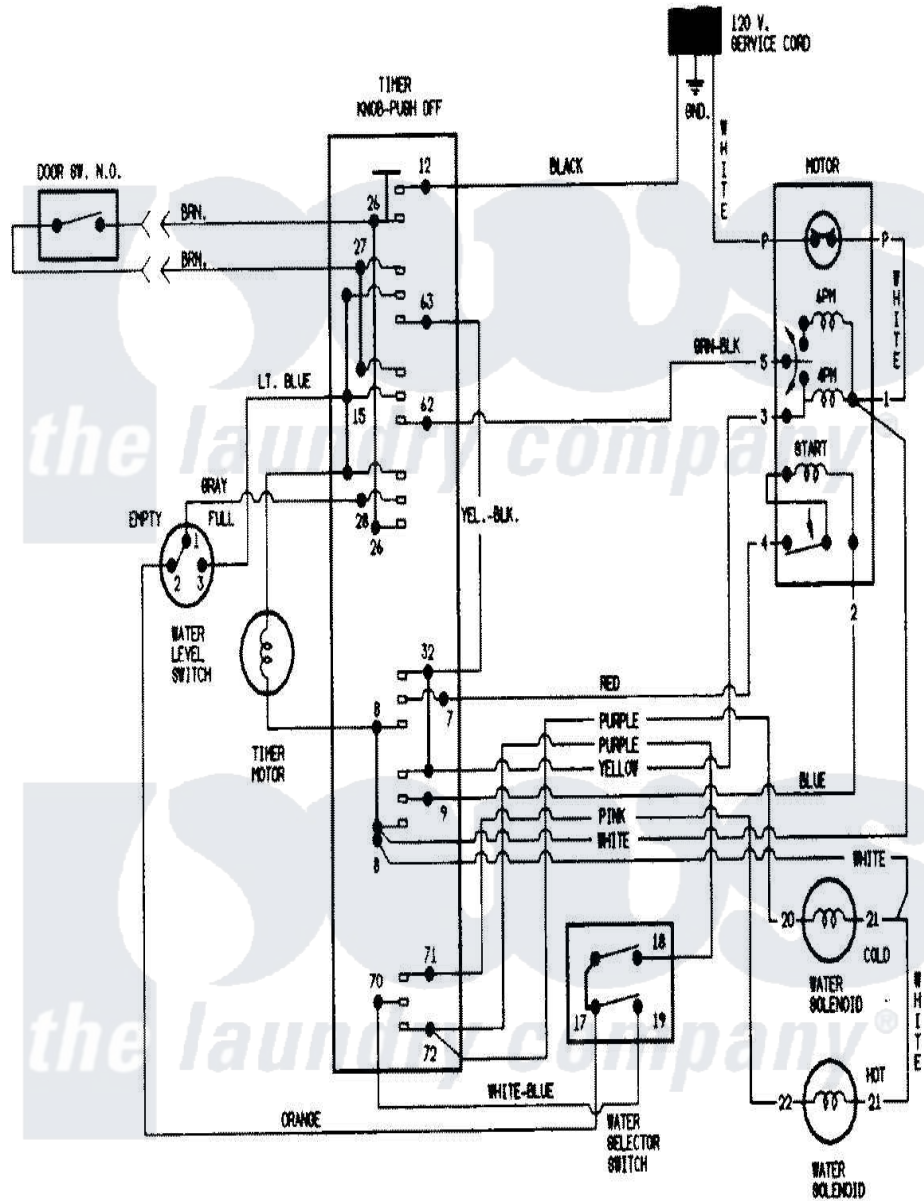

Magic Chef W225LGV 07 - WIRING INFORMATION

Magic Chef [Residential Magic Chef W225LGV Washer Parts](#) Parts Diagram 07 - WIRING INFORMATION
 Click on the part number to view part

Item	Original Part Number	Replaced By	Status	Part Description
NI	15001907		Not Available	WIRING INFORMATION
"	15001895		Not Available	WIRING INFORMATION