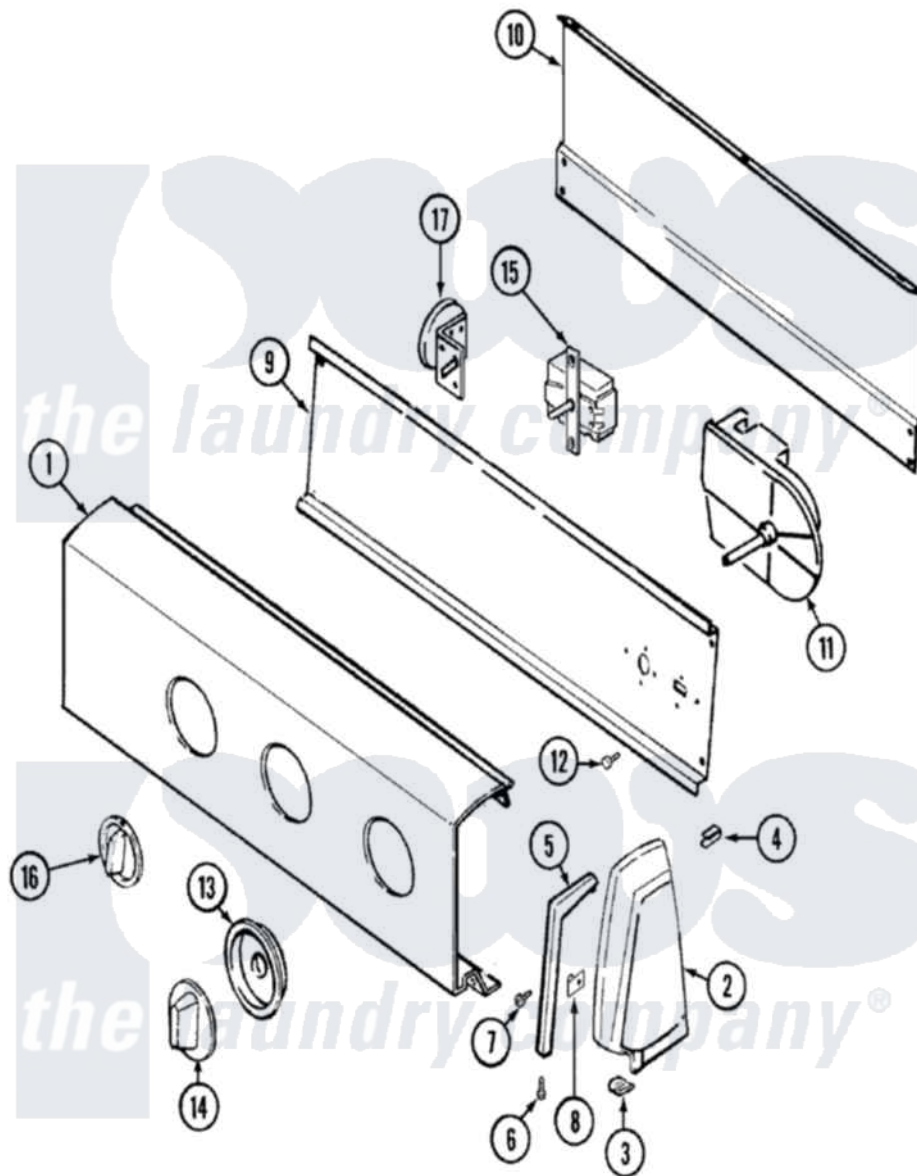

# Magic Chef W225LM 02 - CONTROL PANEL

Magic Chef [Residential Magic Chef W225LM Washer Parts](#) Parts Diagram 02 - CONTROL PANEL  
 Click on the part number to view part

Item	Original Part Number	Replaced By	Status	Part Description
1	21001143		Not Available	PANEL, CONTROL
"	<a href="#">25-7702</a>			Speedclip, End Cap To Control Panel
"	<a href="#">25-7793</a>			Screw
2	21001069	<a href="#">12002263</a>		Endcap Kit
"	21001070	<a href="#">21001456</a>		Cap- End
3	25-7697	<a href="#">25-2219</a>		Screw
"	<a href="#">25-7851</a>			Speedclip, End Cap To Top
4	25-7435	<a href="#">33002917</a>		Screw, No.10-16
"	<a href="#">25-7852</a>			Speedclip, Rr Shld To End Cap
5	31001056		Not Available	TRIM, ENDCAP (RT)(ALM)
"	31001057		Not Available	TRIM, ENDCAP (LT)(ALM)
6	<a href="#">25-7760</a>			Screw
7	25-3092	<a href="#">90767</a>		Screw, 8A X 3/8 HeX Washer Head Tapping
8	<a href="#">25-7702</a>			Speedclip, End Cap To Control Panel

9	31001146	<a href="#">31001193</a>	Pad, Shield
"	31001128		Not Available SHIELD, CONTROL
10	35-2688	<a href="#">21001460</a>	Shield, Rear
"	<a href="#">25-3457</a>		Screw, Sems
"	25-3092	<a href="#">90767</a>	Screw, 8A X 3/8 HeX Washer Head Tapping
"	25-7853	<a href="#">25-7933</a>	Ring, Retaining
11	<a href="#">35-3840</a>		Timer
"	<a href="#">21001341</a>		Timer
12	31001029	<a href="#">3400094</a>	Screw, 10-32 X 3/8
13	21001117		Not Available SKIRT & RING ASSY. (ALM)
14	21001120	<a href="#">12500058</a>	Knob Ski
15	25-3092	<a href="#">90767</a>	Screw, 8A X 3/8 HeX Washer Head Tapping
"	<a href="#">21001139</a>		Switch, Water Temp. 3 Position
16	<a href="#">21001119</a>		Knob, Selector
17	25-3092	<a href="#">90767</a>	Screw, 8A X 3/8 HeX Washer Head Tapping
"	35-3691	<a href="#">21001554</a>	Switch, Water Level
18	16000329		Not Available GUIDE, QUICK REF. - MAGIC CHEF
19	21001053		Not Available MANUAL, USE & CARE
20	21001176		Not Available MANUAL, USE & CARE