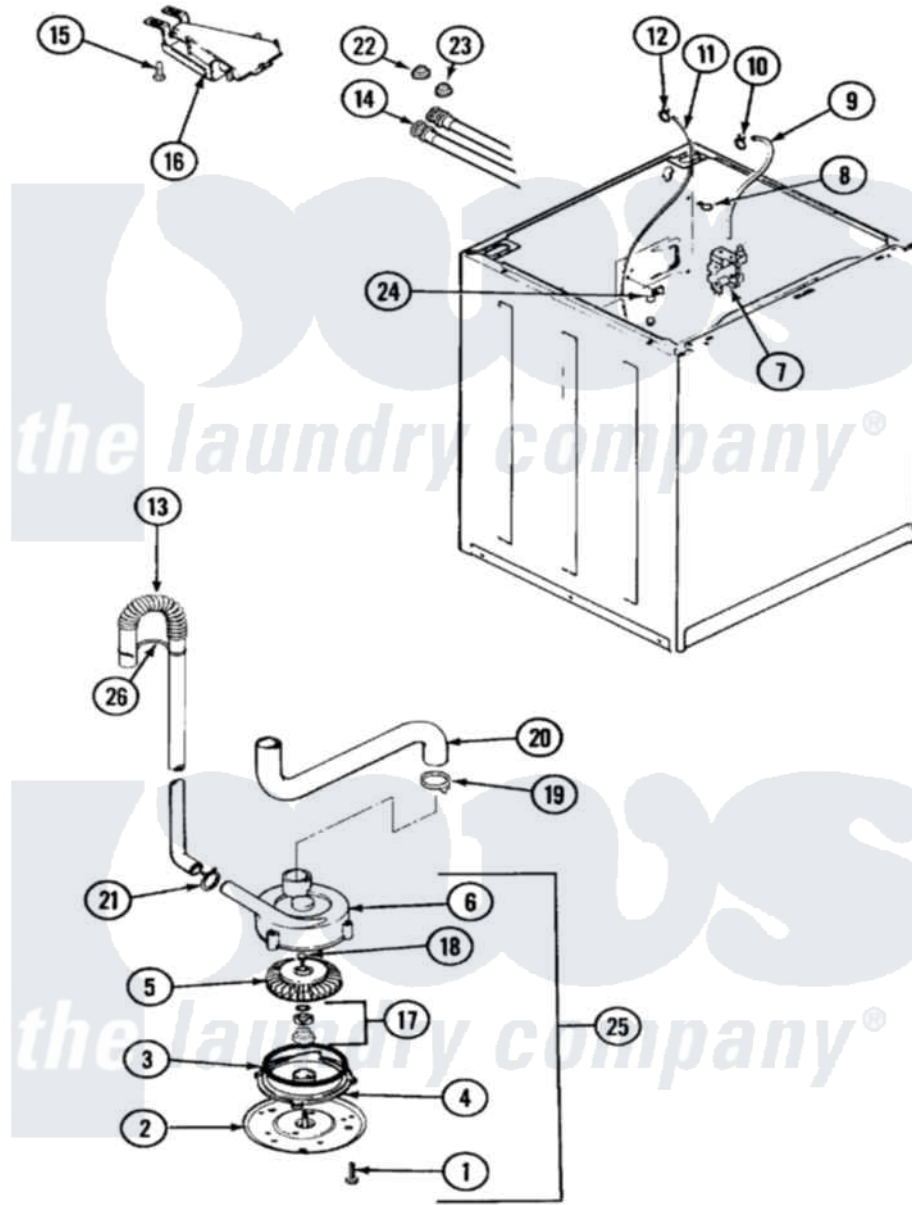

Magic Chef W225LM 03 - PUMP

Magic Chef [Residential Magic Chef W225LM Washer Parts](#) Parts Diagram 03 - PUMP
 Click on the part number to view part

Item	Original Part Number	Replaced By	Status	Part Description
1	25-7419		Not Available	SCREW
2	33-6035		Not Available	PLATE & PULLEY ASSY.
3	33-6032			Gasket
4	35-2058			Base, Pump
5	35-2057	35-6465		Pump Assem
6	35-2056		Not Available	HOUSING, PUMP
7	21001396	35-2374N		Valve, Water
"	25-7430			Clip, Wiring Harness
8	25-7867	596669		Clamp, Manifold
9	35-2378	12002749		Hose, Flume Kit
10	25-7867	596669		Clamp, Manifold
11	21001060	21001748		Hose, Pressure Switch
"	35-0706		Not Available	PAD, FOAM
12	33-6099			Clamp
13	35-3538	21001872		Hose, Drain
14	33-7046	89503		Hose-Inlet

"	35-0873	76313	Hosefill
15	25-3092	90767	Screw, 8A X 3/8 HeX Washer Head Tapping
16	35-2051	21001760	Flume Assembly / Water Diverter
17	35-0707		Seal, Seat And "O" Ring
18	25-7828	489483	Screw 10-32 X 1/2
19	25-6068	285655	Clamp, Hose
20	35-3584	21001915	Hose, Tub To Pump
21	25-7080	285655	Clamp, Hose
22	25-7048		Washer
23	33-4264N		Strainer And Washer Kit
24	25-7796	596669	Clamp, Manifold
25	35-3834	35-6465	Pump Assem
"	35-2344		Restrictor, Flow
26	33-9537	22003814	Retainer, Drain Hose