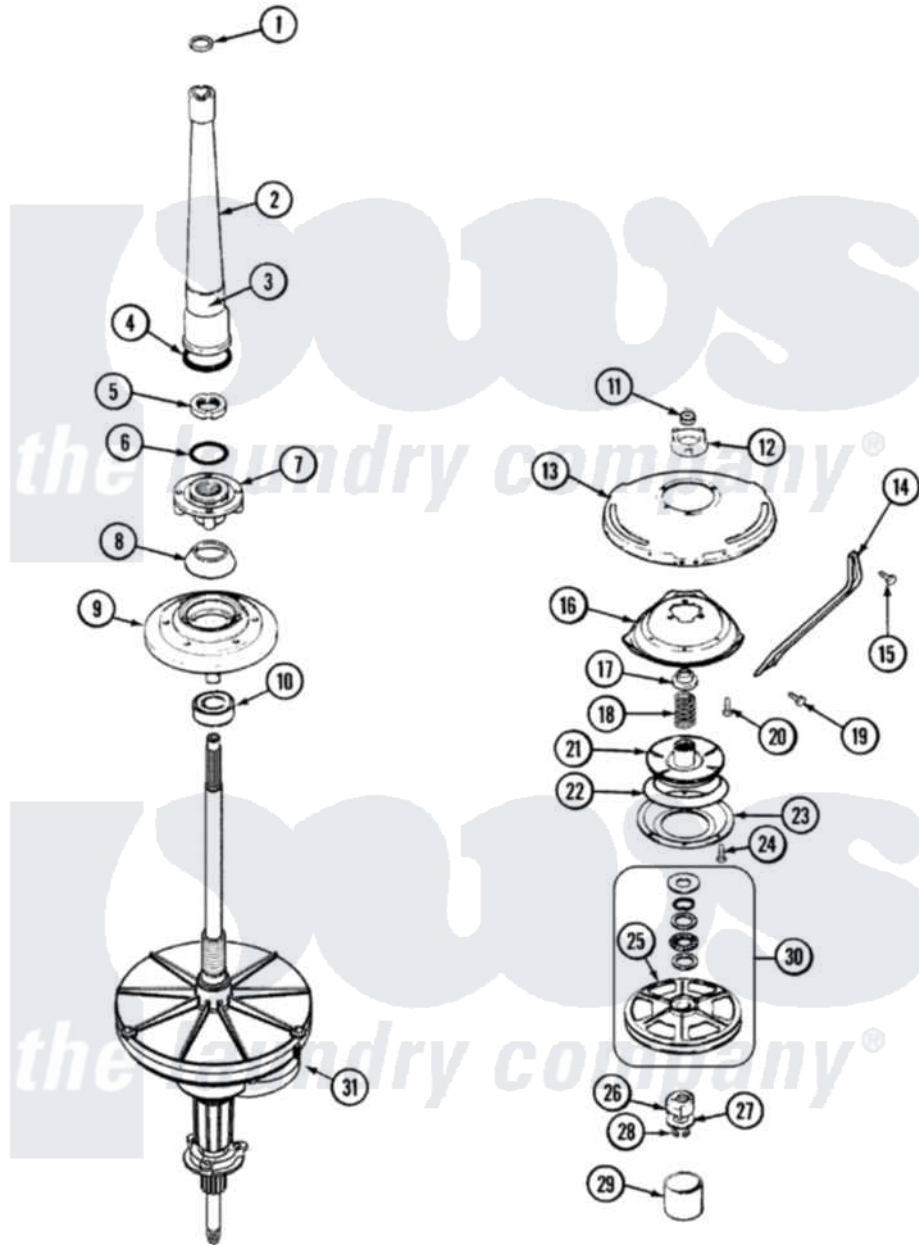

Magic Chef W225LM 05 - TRANSMISSION (W225LM SERIES 12)

Magic Chef Residential Magic Chef W225LM Washer Parts Parts Diagram 05 - TRANSMISSION (W225LM SERIES 12)
Click on the part number to view part

Item	Original Part Number	Replaced By	Status	Part Description
1	25-7941			"O" Ring, Agtr Drive Shaft
2	35-2792	21001401		Center Pos
3	33-6790			Bearing, Agitator
"	35-2983		Not Available	CENTERPOST ASSY.
4	35-2906			Seal, Centerpost Bottom
5	35-2791			Nut, Spin Tube
6	25-7938			"O" Ring, Basket Drive Hub
7	35-3647	W10219156		Tub Seal
8	35-2974			Tub Seal/Hub Assembly
9	35-2716	12001561		Bearing And Seal Housing Assembly
10	35-2972	12001561		Bearing And Seal Housing Assembly
"	35-2205			Bearing, Spin
"	12001561			Bearing And Seal Housing Assembly
11	35-2010	207843		Lip Seal Repair Kit