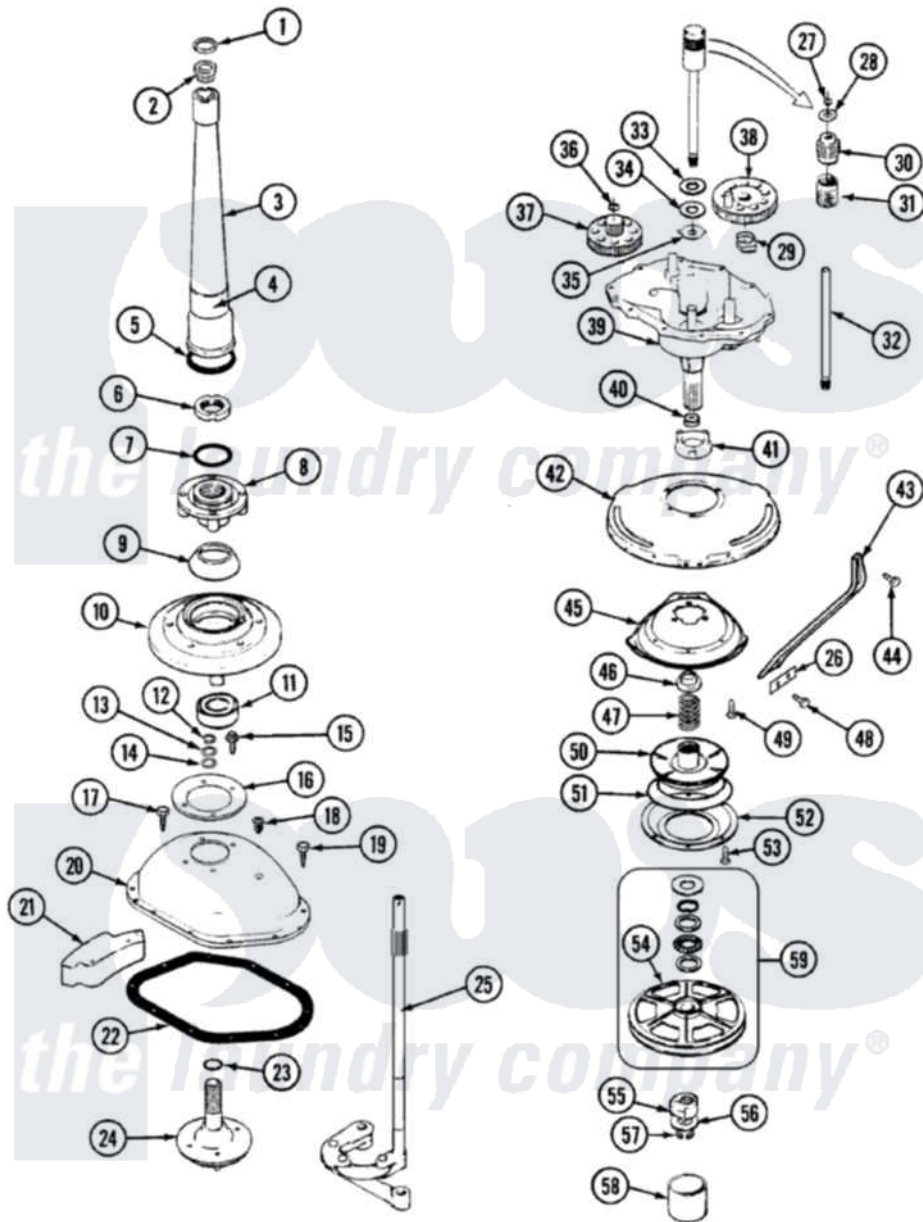

Magic Chef W225LM 06 - TRANSMISSION (W225LM/LV SERIES 10)

Magic Chef [Residential Magic Chef W225LM Washer Parts](#) Parts Diagram 06 - TRANSMISSION (W225LM/LV SERIES 10)

[Click on the part number to view part](#)

Item	Original Part Number	Replaced By	Status	Part Description
1	25-7941			"O" Ring, Agtr Drive Shaft
2	21001066			Bearing, Centerpost
3	35-2792	21001401		Center Pos
4	33-6790			Bearing, Agitator
"	35-2983		Not Available	CENTERPOST ASSY.
5	35-2906			Seal, Centerpost Bottom
6	35-2791			Nut, Spin Tube
7	25-7938			"O" Ring, Basket Drive Hub
8	35-3647	W10219156		Tub Seal
9	35-2974			Tub Seal/Hub Assembly
10	35-2716	12001561		Bearing And Seal Housing Assembly
11	35-2205			Bearing, Spin
"	35-2972	12001561		Bearing And Seal Housing Assembly
12	25-7949		Not Available	RING, RETAINING (AG. SHAFT)