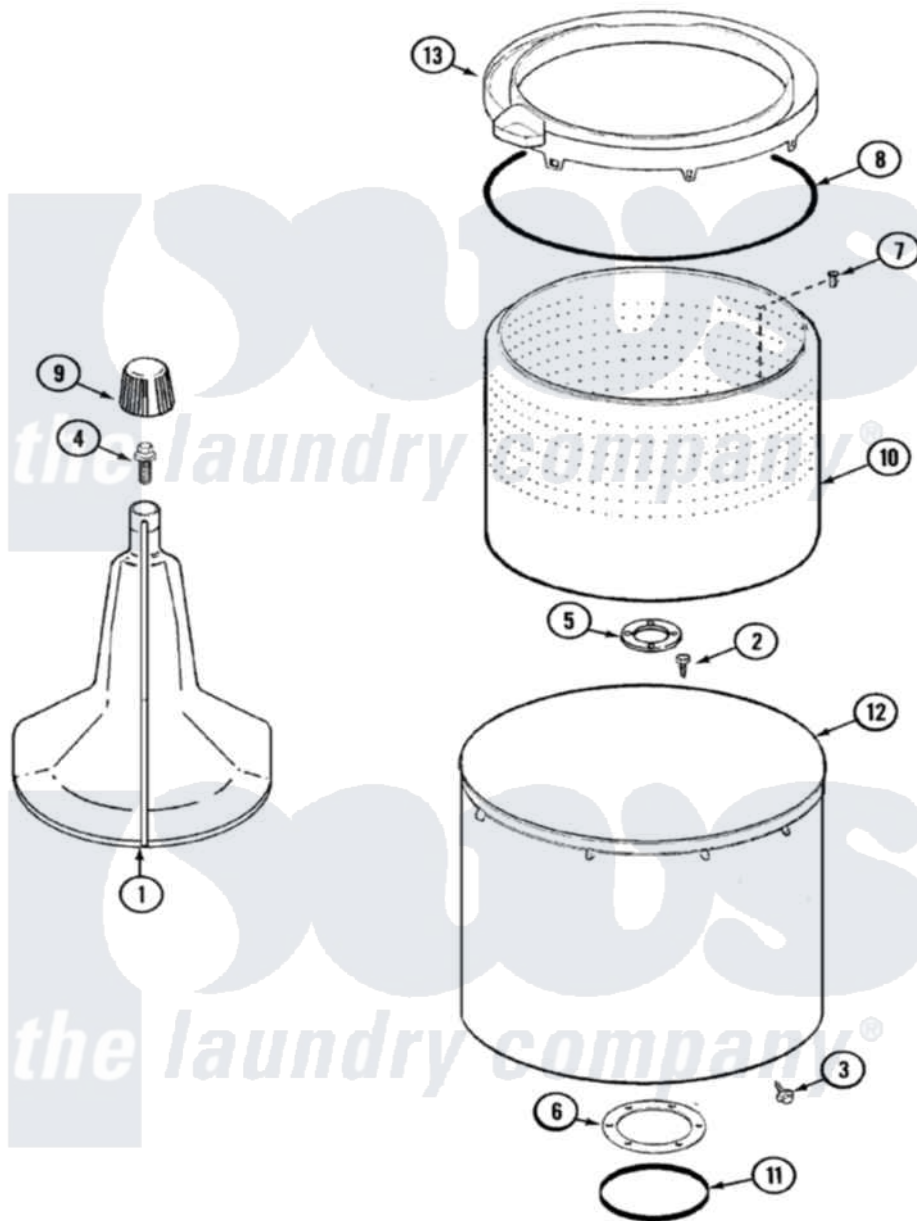

Magic Chef W225LM 07 - TUB

Magic Chef [Residential Magic Chef W225LM Washer Parts](#) Parts Diagram 07 - TUB
 Click on the part number to view part

Item	Original Part Number	Replaced By	Status	Part Description
1	35-3580			Agitator
2	21001063			Screw, Shoulder
3	25-7953	22002933		Screw
4	25-7948	W10309247		Screw
5	35-3685			Gasket, Basket To Centerpost
6	35-3686			Gasket, Tub To Housing
7	25-7967	3400504		Screw
8	35-2328			Seal, Tub Top
9	35-2733			Cap, Agitator
10	35-3687		Not Available	BASKET, SPIN
11	35-2978			Seal, Tub/Housing
12	35-3700			Tub Assembly
13	35-3578		Not Available	TOP, TUB
"	35-2262		Not Available	SHIELD, TUB TOP