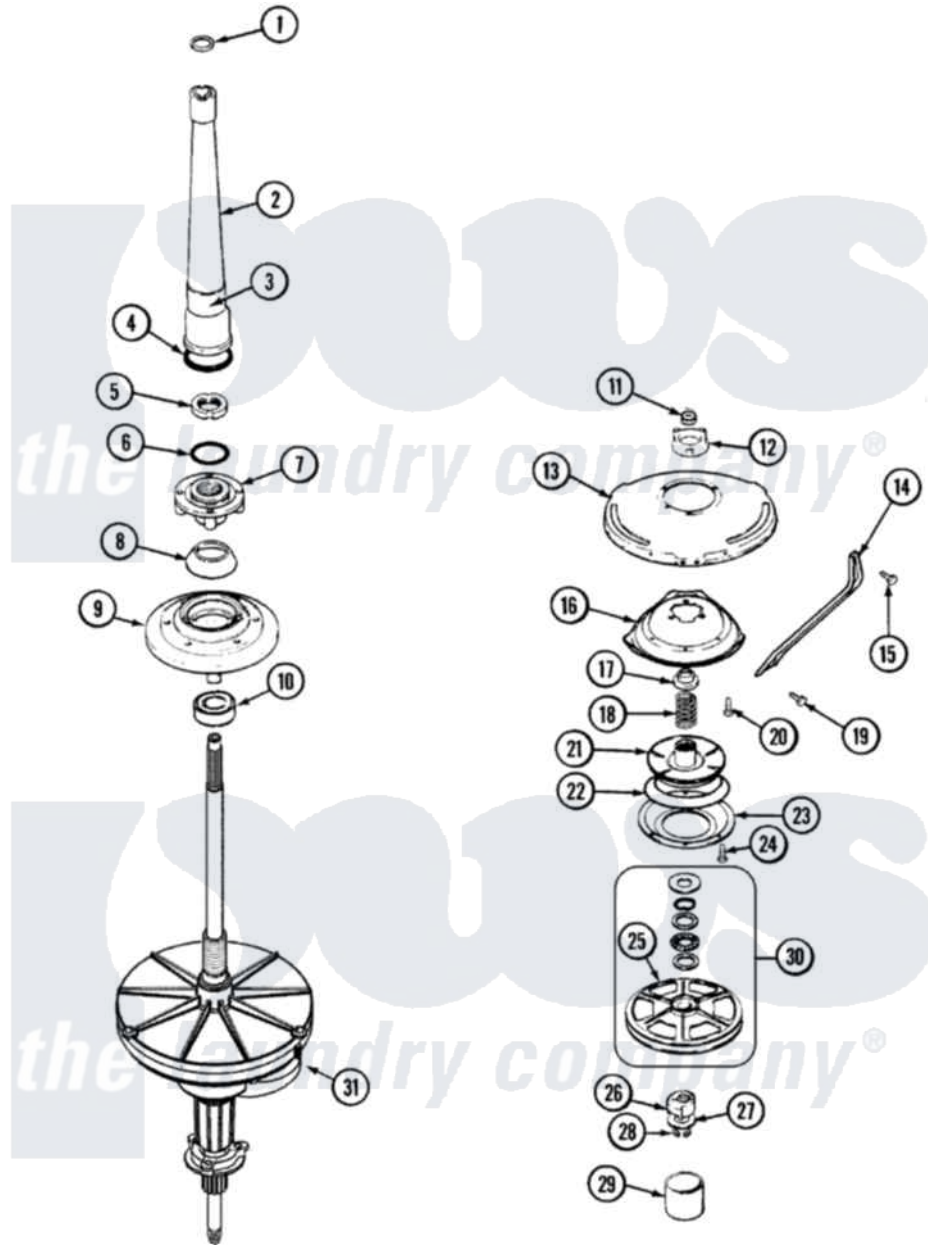

Magic Chef W225LV 06 - TRANSMISSION (W225LV SERIES 13)

Magic Chef [Residential Magic Chef W225LV Washer Parts](#) Parts Diagram 06 - TRANSMISSION (W225LV SERIES 13)
 Click on the part number to view part

Item	Original Part Number	Replaced By	Status	Part Description
1	25-7941			"O" Ring, Agtr Drive Shaft
2	35-2792	21001401		Center Pos
3	33-6790			Bearing, Agitator
"	35-2983		Not Available	CENTERPOST ASSY.
4	35-2906			Seal, Centerpost Bottom
5	35-2791			Nut, Spin Tube
6	25-7938			"O" Ring, Basket Drive Hub
7	35-3647	W10219156		Tub Seal
8	35-2974			Tub Seal/Hub Assembly
9	35-2716	12001561		Bearing And Seal Housing Assembly
10	35-2972	12001561		Bearing And Seal Housing Assembly
"	35-2205			Bearing, Spin
"	12001561			Bearing And Seal Housing Assembly
11	35-2010	207843		Lip Seal Repair Kit

12	35-2973	35-6680	Transmission
"	12001562		Bearing Assembly
"	35-2730	12001562	Bearing Assembly
13	21001162	21001518	Support, Tub
14	21001164	Not Available	BRACE, TUB
15	25-7895	21001858	Screw 5/16-18 x 1/2
16	21001163		Housing, Suspension
17	35-2017		Retainer, Brake Spring
18	35-2112	21001910	Spring, Brake
19	25-7930	21001858	Screw 5/16-18 x 1/2
20	25-7895	21001858	Screw 5/16-18 x 1/2
21	35-2948	35-6714	Brake Roto
22	21001161	21002026	Snubber
23	35-2018	35-6918	Stator, Brake
24	21001065		Screw, No.10-24 x .50 Hxnibhd
25	35-3829	12002213	Thrust Bearing Kit
26	LA-2007	12002213	Thrust Bearing Kit
27	35-2132		Washer, 1.25ODX.530IDX.032
"	35-2082		Washer, 1.25ODX.530IDX.062
28	25-7854		Ring, Retaining
29	35-2007		Cap, Dust
30	12500036	12002213	Thrust Bearing Kit
31	21001394	35-6680	Transmission