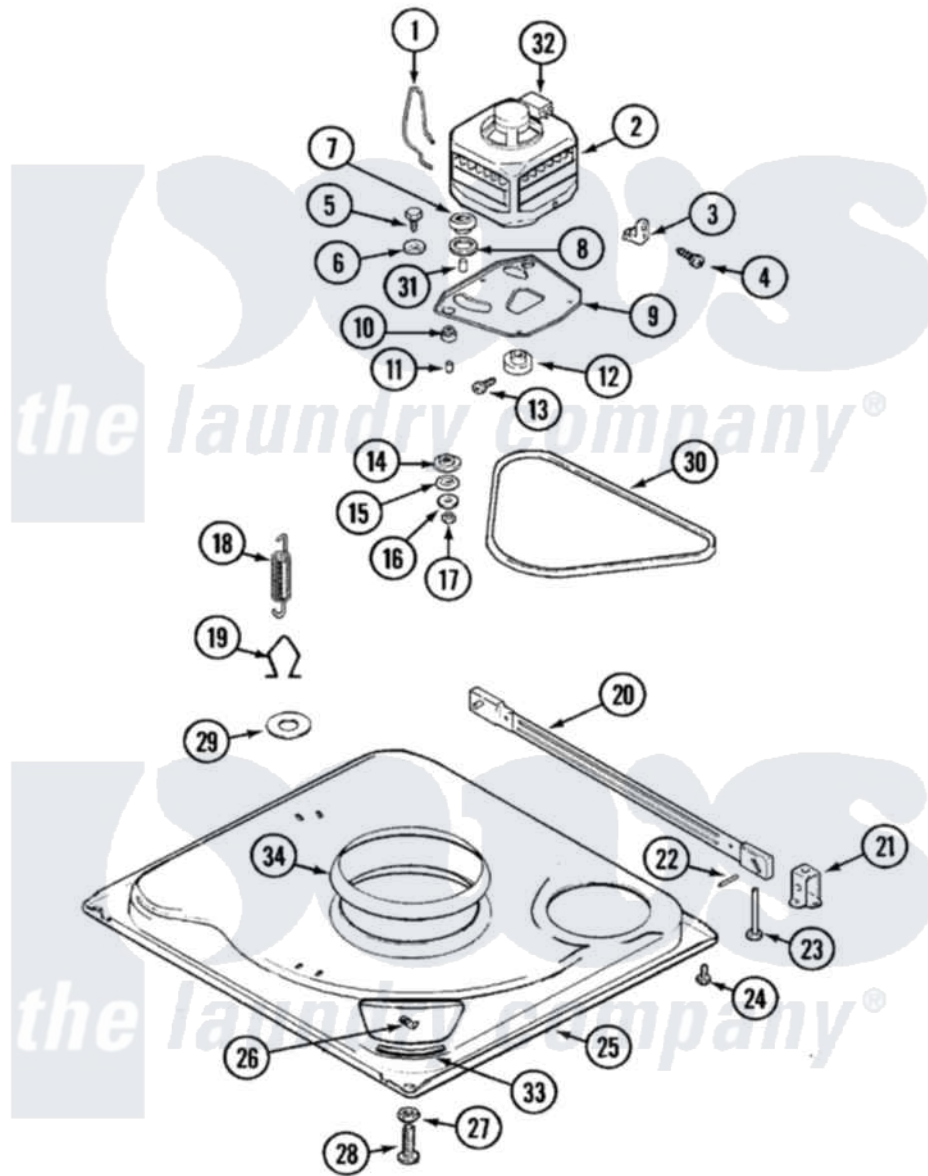

Magic Chef W226LM 01 - BASE

Magic Chef [Residential Magic Chef W226LM Washer Parts](#) Parts Diagram 01 - BASE
 Click on the part number to view part

Item	Original Part Number	Replaced By	Status	Part Description
1	21001110	22004376		Spring, Motor Pivot
2	21001170			Motor And Pulley/Plate Assembly
"	21001400			Motor/Plate Assembly
3	21001109	21001486		Foot Slide, Isolator
4	25-7418	33001178		Back, Tumbler
5	25-7833	21001977		Screw
6	25-7834			Washer, Motor/Base Screw
7	33-9946			Isolator, Motor
8	35-3570			Washer, Motor Pivot
9	21001111	21001783		Plate And Screw Assembly
10	35-3646			Isolator, Motor Plate
11	25-7831			Spacer, Mounting
12	21001108			Pulley, Motor
13	25-7117			Set Screw
14	35-3571			Slide, Motor Pivot
15	33-9967			Washer, Motor Isolator

16	25-7047		Washer, Flat
17	25-7325	Y707702	Locknut
18	21001138	22002922	Tool, Spring Removal
"	21001165		Spring, Suspension
19	21001166		Hook, Suspension Spring
20	35-2049	21001881	Bar, Stabilizer
21	35-2046		Bracket, Stabilizer
22	35-2052		Pin, Stabilizer
23	35-3020	22004469	Leg And Foot Self Stabalizing
24	25-7828	489483	Screw 10-32 X 1/2
25	21001169	12002701	Base Kit
26	25-7845		Speednut, Motor
27	25-7915		Hex Nut
28	35-0837	25001119	Foot And Pad Assembly
"	35-3507	25001119	Foot And Pad Assembly
29	Y25-7951		Washer, Suspension Hook
30	21352320		Belt, Drive
31	25-7830		Spacer
32	33-9765		Switch, Motor
33	35-2065		Pad, Motor Plate
34	21001161	21002026	Snubber