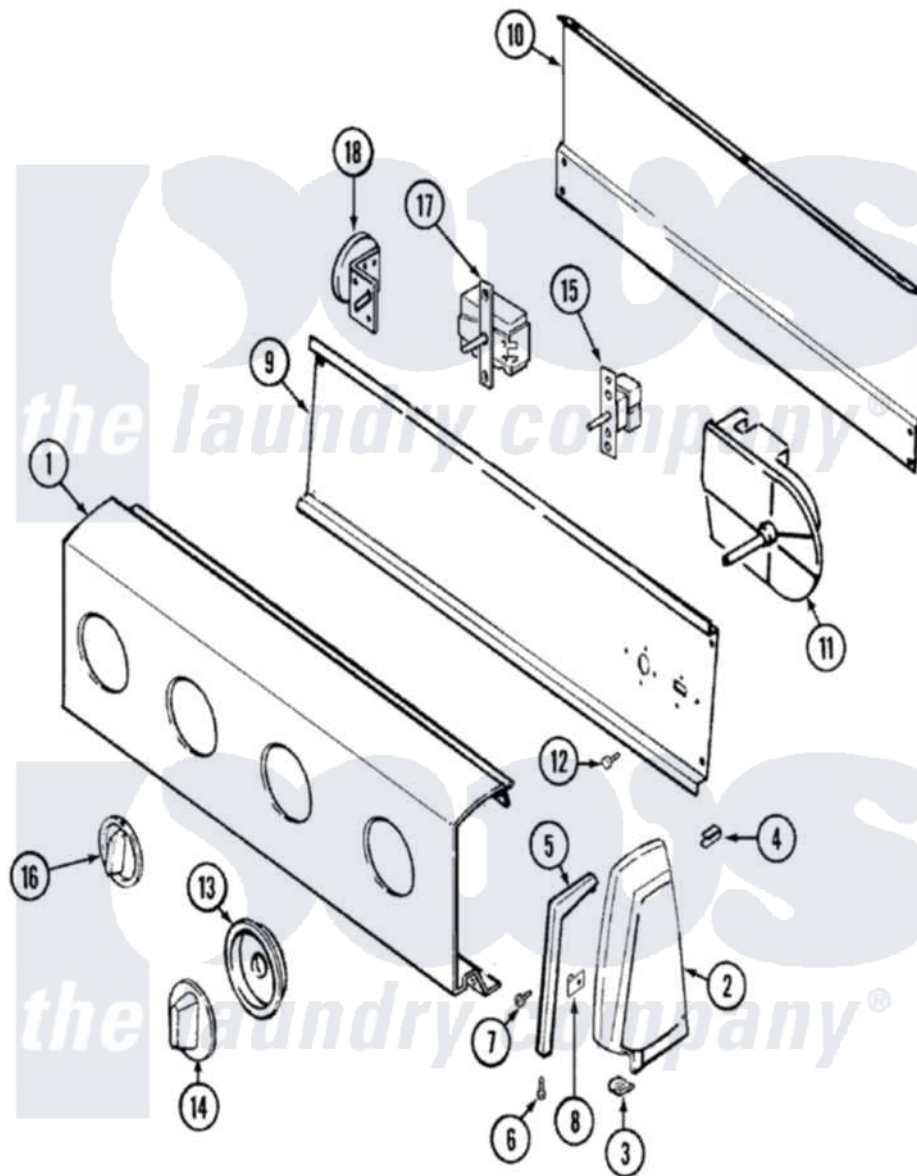

Magic Chef W226LM 02 - CONTROL PANEL

Magic Chef [Residential Magic Chef W226LM Washer Parts](#) Parts Diagram 02 - CONTROL PANEL
 Click on the part number to view part

Item	Original Part Number	Replaced By	Status	Part Description
1	25-7702			Speedclip, End Cap To Control Panel
"	21001145		Not Available	PANEL, CONTROL
"	25-7793			Screw
2	21001069	12002263		Endcap Kit
"	21001070	21001456		Cap- End
3	25-7697	25-2219		Screw
"	25-7851			Speedclip, End Cap To Top
4	25-7435	33002917		Screw, No.10-16
"	25-7852			Speedclip, Rr Shld To End Cap
5	31001056		Not Available	TRIM, ENDCAP (RT)(ALM)
"	31001057		Not Available	TRIM, ENDCAP (LT)(ALM)
6	25-7760			Screw
7	25-3092	90767		Screw, 8A X 3/8 HeX Washer Head Tapping
8	25-7702			Speedclip, End Cap To Control Panel

9	31001146	31001193		Pad, Shield
"	31001128		Not Available	SHIELD, CONTROL
10	25-3457			Screw, Sems
"	25-3092	90767		Screw, 8A X 3/8 HeX Washer Head Tapping
"	25-7853	25-7933		Ring, Retaining
"	35-2688	21001460		Shield, Rear
11	21001342			Timer
"	35-3841			Timer
12	31001029	3400094		Screw, 10-32 X 3/8
13	21001117		Not Available	SKIRT & RING ASSY. (ALM)
14	21001120	12500058		Knob Ski
15	21001139			Switch, Water Temp. 3 Position
"	25-3092	90767		Screw, 8A X 3/8 HeX Washer Head Tapping
16	21001119			Knob, Selector
17	21001140	21001898		Switch, Speed
"	21001173	21001687		Switch, Speed
"	25-3092	90767		Screw, 8A X 3/8 HeX Washer Head Tapping
18	35-3691	21001554		Switch, Water Level
"	25-3092	90767		Screw, 8A X 3/8 HeX Washer Head Tapping
19	21001174		Not Available	MANUAL, USE & CARE
"	21001053		Not Available	MANUAL, USE & CARE
20	16000329		Not Available	GUIDE, QUICK REF. - MAGIC CHEF