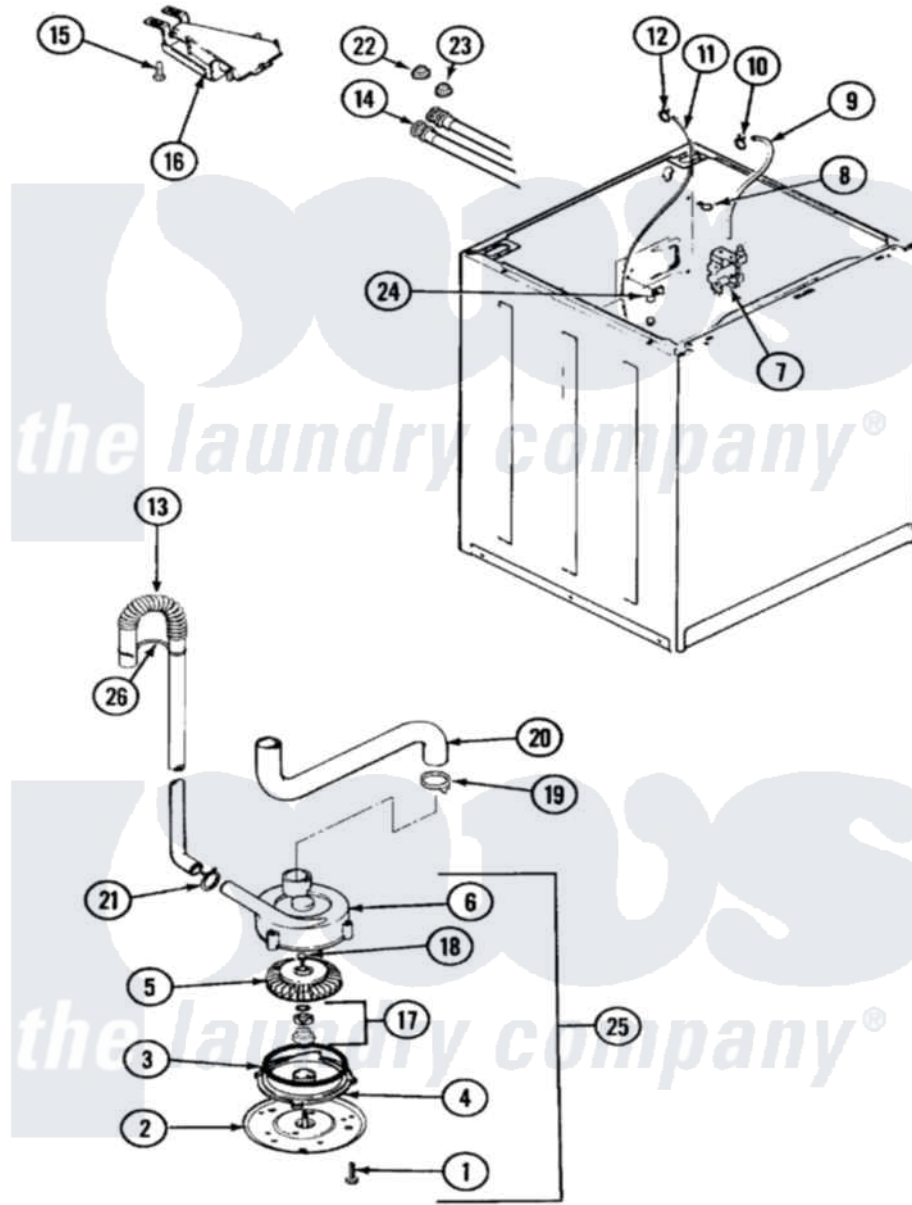

Magic Chef W226LM 03 - PUMP

Magic Chef [Residential Magic Chef W226LM Washer Parts](#) Parts Diagram 03 - PUMP
 Click on the part number to view part

Item	Original Part Number	Replaced By	Status	Part Description
1	25-7419		Not Available	SCREW
2	33-6035		Not Available	PLATE & PULLEY ASSY.
3	33-6032			Gasket
4	35-2058			Base, Pump
5	35-2057	35-6465		Pump Assem
6	35-2056		Not Available	HOUSING, PUMP
7	21001396	35-2374N		Valve, Water
"	35-2374N			Valve, Water
"	25-7430			Clip, Wiring Harness
8	25-7867	596669		Clamp, Manifold
9	35-2378	12002749		Hose, Flume Kit
10	25-7867	596669		Clamp, Manifold
11	35-0706		Not Available	PAD, FOAM
"	21001060	21001748		Hose, Pressure Switch
12	33-6099			Clamp
13	35-3538	21001872		Hose, Drain

14	35-0873	76313	Hosefill
"	33-7046	89503	Hose-Inlet
15	25-3092	90767	Screw, 8A X 3/8 HeX Washer Head Tapping
16	35-2051	21001760	Flume Assembly / Water Diverter
17	35-0707		Seal, Seat And "O" Ring
18	25-7828	489483	Screw 10-32 X 1/2
19	25-6068	285655	Clamp, Hose
20	35-3584	21001915	Hose, Tub To Pump
21	25-7080	285655	Clamp, Hose
22	25-7048		Washer
23	33-4264N		Strainer And Washer Kit
24	25-7796	596669	Clamp, Manifold
25	35-3834	35-6465	Pump Assem
"	35-2344		Restrictor, Flow
26	33-9537	22003814	Retainer, Drain Hose