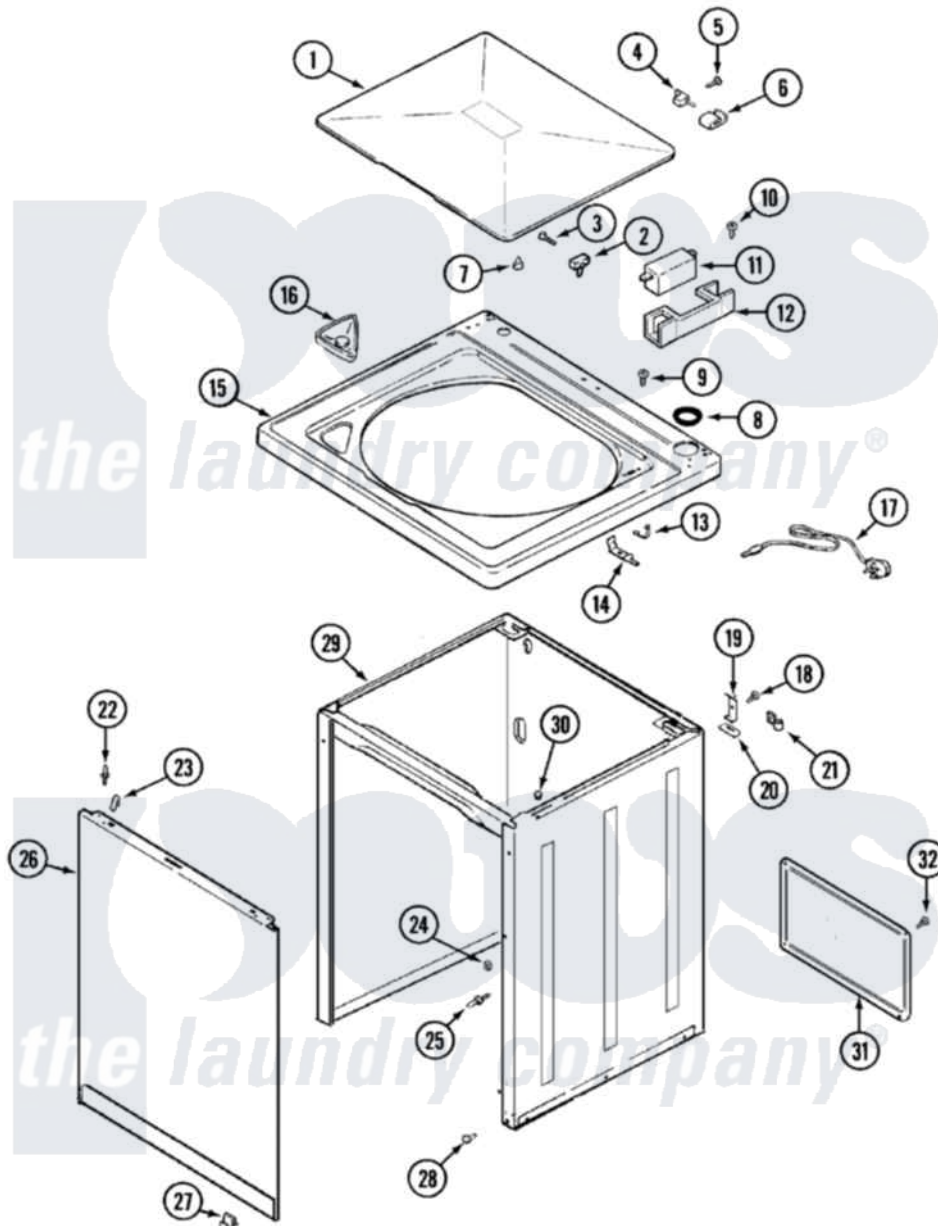

Magic Chef W226LM 04 - TOP

Magic Chef [Residential Magic Chef W226LM Washer Parts](#) Parts Diagram 04 - TOP
 Click on the part number to view part

Item	Original Part Number	Replaced By	Status	Part Description
1	35-2026-24		Not Available	LID (ALM)
2	25-7436			Nylite Washer
"	43-0057			Actuator, Door Switch
3	25-7438			Screw
4	35-2045			Pin, Hinge
5	25-7893			Screw
6	35-2044			Hinge, Lid
7	35-0581			Bumper, Door
8	35-2063			Bushing, Insulator
9	25-7662	7101P012-60		Screw
10	21001136	3400872		Screw, 8-18 X 3/8
11	21001137	12001187		Kit, Lid Switch Assembly
"	35-2904		Not Available	PAD, LID SWITCH
"	21001148	12001187		Kit, Lid Switch Assembly
12	21001135			Housing, Lid Switch
13	25-7878			Clip

14	21001134		Lever, Lid Switch
15	35-2739-24	Not Available	TOP, CABINET (ALM)
16	21001167		Dispenser, Bleach
17	35-0680	Not Available	CORD, POWER
18	25-7893		Screw
19	35-2846		Hinge, Cabinet Top
20	35-4128		Pad, Hinge
21	25-7796	596669	Clamp, Manifold
22	53-0643		Pin, Locator
23	25-7220		Clip, Cabinet Top
24	25-0224	3400029	Nut, Adapter Plate
25	53-0643		Pin, Locator
26	35-2084-24		Panel, Front
"	21001171	21001281	Damper, Sound Pad
27	53-0120		Clip, Front Panel
28	35-4129		Bumper, Cabinet
29	35-2106-24	12001802	Kit, Cabinet/Rear Shield
30	33-2653		Bumper, Cabinet
31	35-2108	21001871	Cabinet
32	25-7732	681414	Screw, 10AB X 1/2