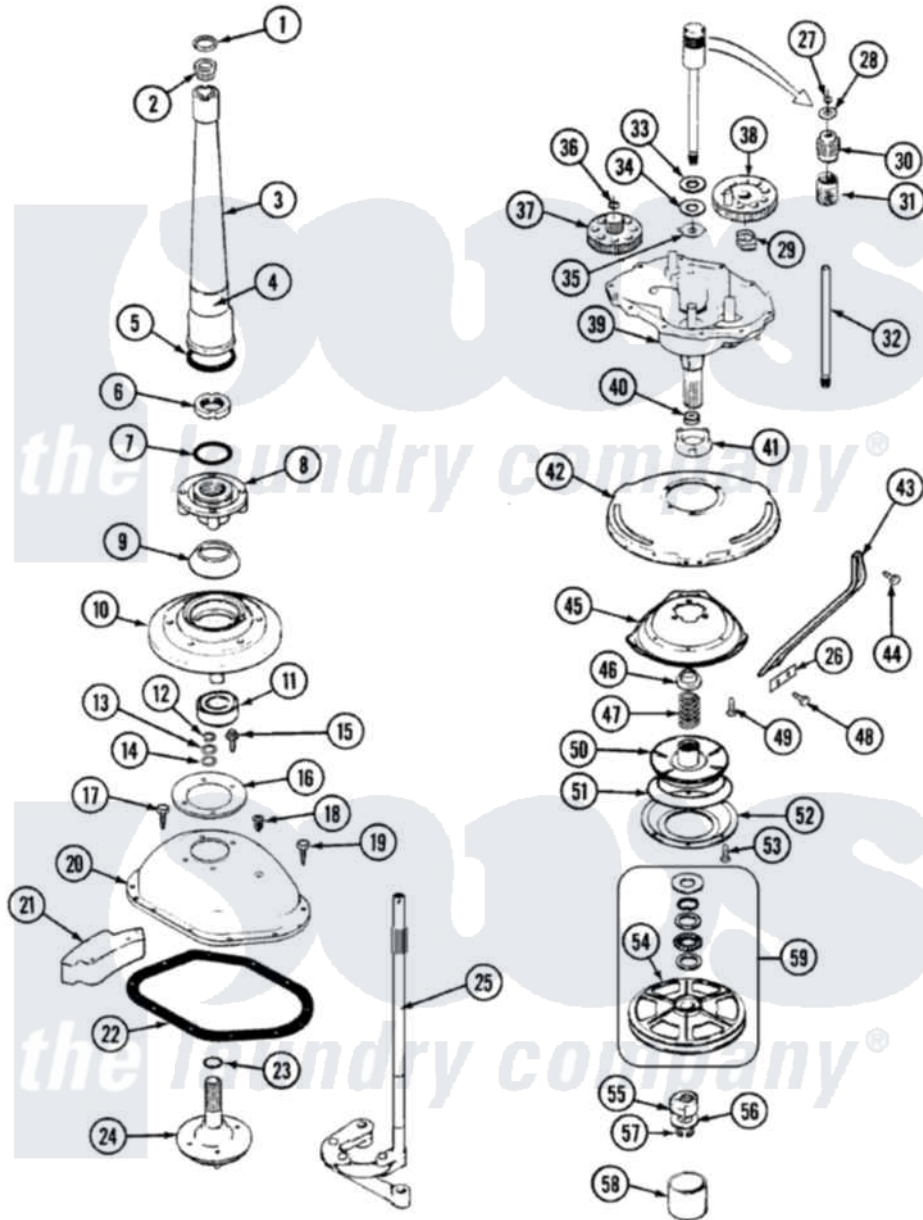

Magic Chef W226LM 05 - TRANSMISSION

Magic Chef [Residential Magic Chef W226LM Washer Parts](#) Parts Diagram 05 - TRANSMISSION
 Click on the part number to view part

Item	Original Part Number	Replaced By	Status	Part Description
1	25-7941			"O" Ring, Agrtr Drive Shaft
2	21001066			Bearing, Centerpost
3	35-2792	21001401		Center Pos
4	33-6790			Bearing, Agitator
"	35-2983		Not Available	CENTERPOST ASSY.
5	35-2906			Seal, Centerpost Bottom
6	35-2791			Nut, Spin Tube
7	25-7938			"O" Ring, Basket Drive Hub
8	35-3647	W10219156		Tub Seal
9	35-2974			Tub Seal/Hub Assembly
10	35-2716	12001561		Bearing And Seal Housing Assembly
11	35-2205			Bearing, Spin
"	35-2972	12001561		Bearing And Seal Housing Assembly
12	25-7949		Not Available	RING, RETAINING (AG. SHAFT)