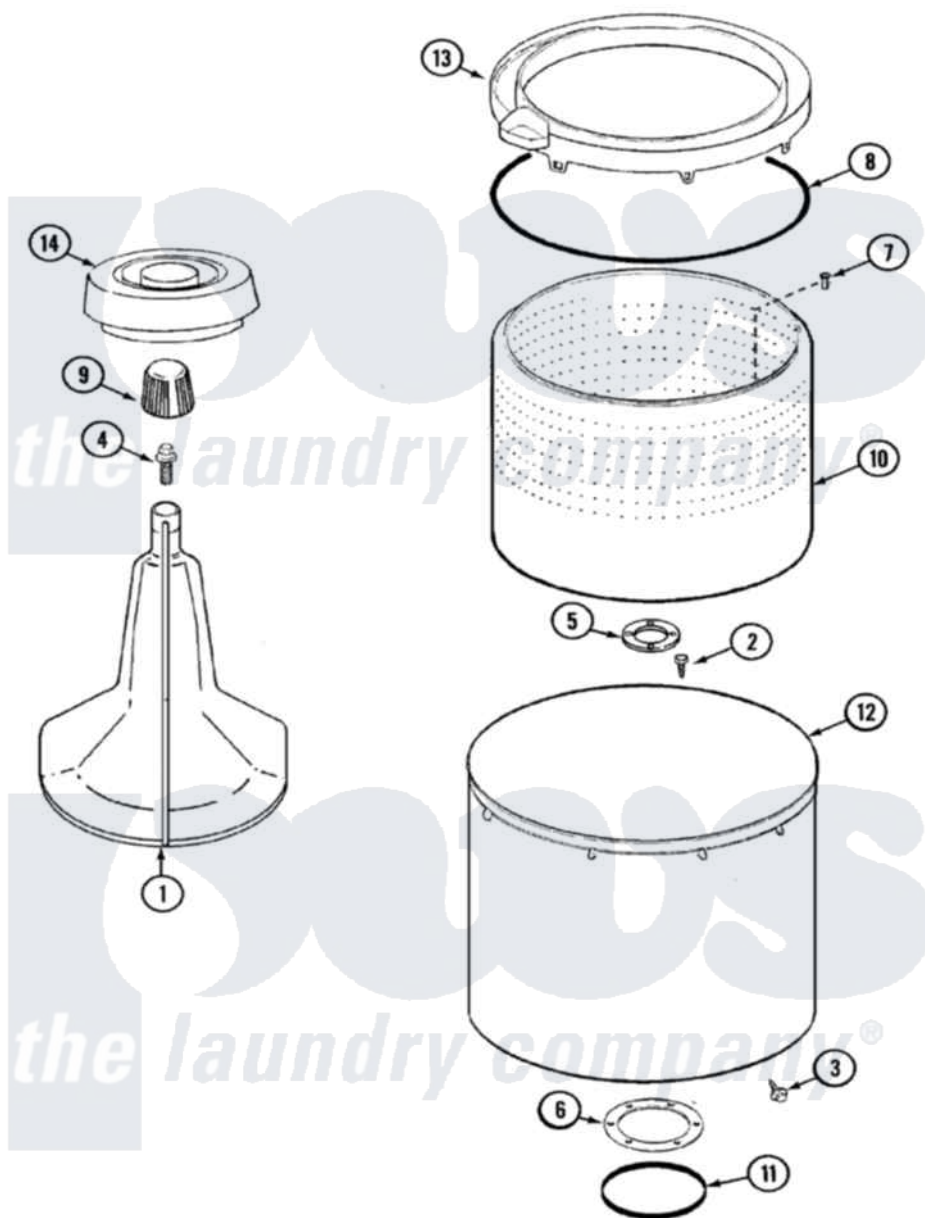

# Magic Chef W226LM 06 - TUB

Magic Chef [Residential Magic Chef W226LM Washer Parts](#) Parts Diagram 06 - TUB  
 Click on the part number to view part

Item	Original Part Number	Replaced By	Status	Part Description
1	<a href="#">35-3580</a>			Agitator
2	<a href="#">21001063</a>			Screw, Shoulder
3	25-7953	<a href="#">22002933</a>		Screw
4	25-7948	<a href="#">W10309247</a>		Screw
5	<a href="#">35-3685</a>			Gasket, Basket To Centerpost
6	<a href="#">35-3686</a>			Gasket, Tub To Housing
7	25-7967	<a href="#">3400504</a>		Screw
8	<a href="#">35-2328</a>			Seal, Tub Top
9	<a href="#">35-2733</a>			Cap, Agitator
10	35-3687		Not Available	BASKET, SPIN
11	<a href="#">35-2978</a>			Seal, Tub/Housing
12	<a href="#">35-3700</a>			Tub Assembly
13	35-3578		Not Available	TOP, TUB
"	35-2262		Not Available	SHIELD, TUB TOP
14	<a href="#">35-2550</a>			Dispenser, Rinse