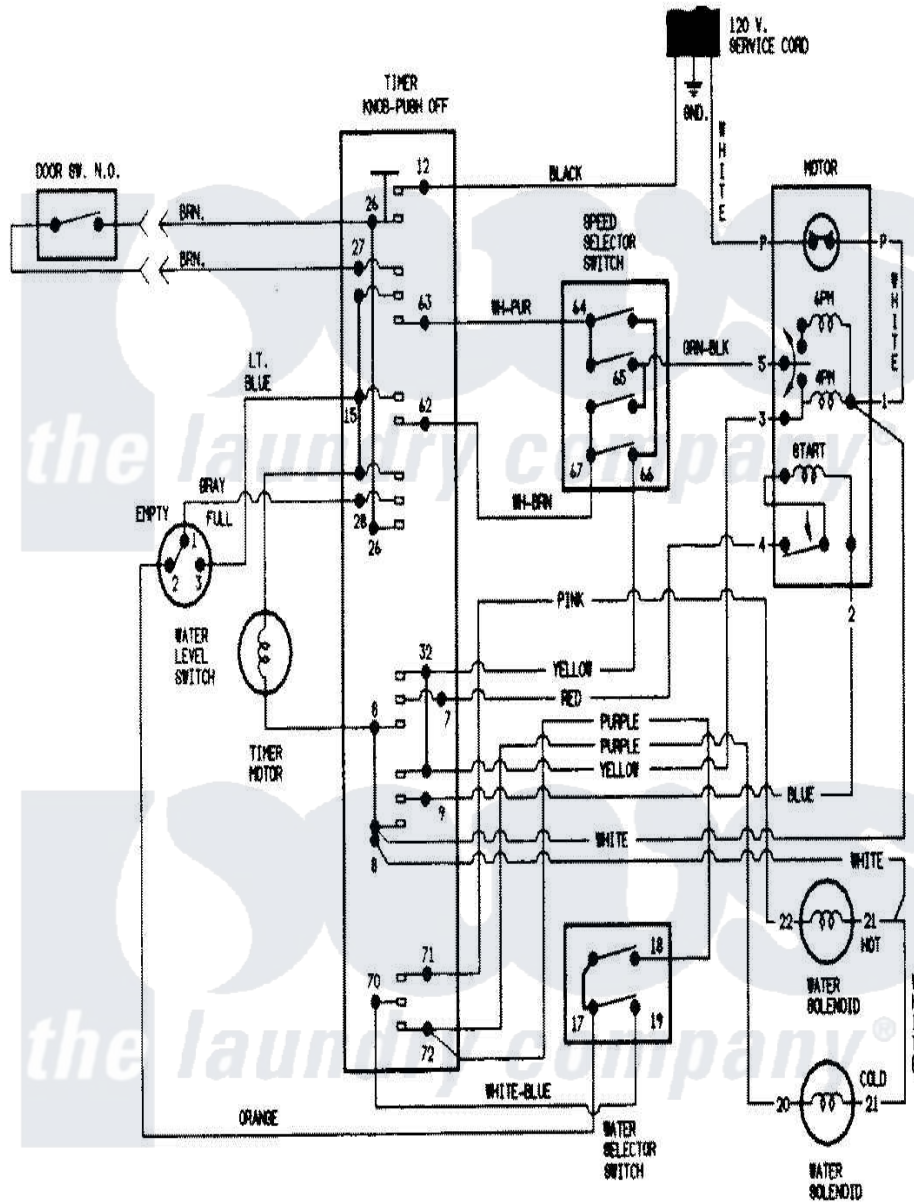

Magic Chef W226LM 07 - WIRING INFORMATION

Magic Chef [Residential Magic Chef W226LM Washer Parts](#) Parts Diagram 07 - WIRING INFORMATION
 Click on the part number to view part

Item	Original Part Number	Replaced By	Status	Part Description
NI	15001896		Not Available	WIRING INFORMATION
"	15001242		Not Available	WIRING INFORMATION