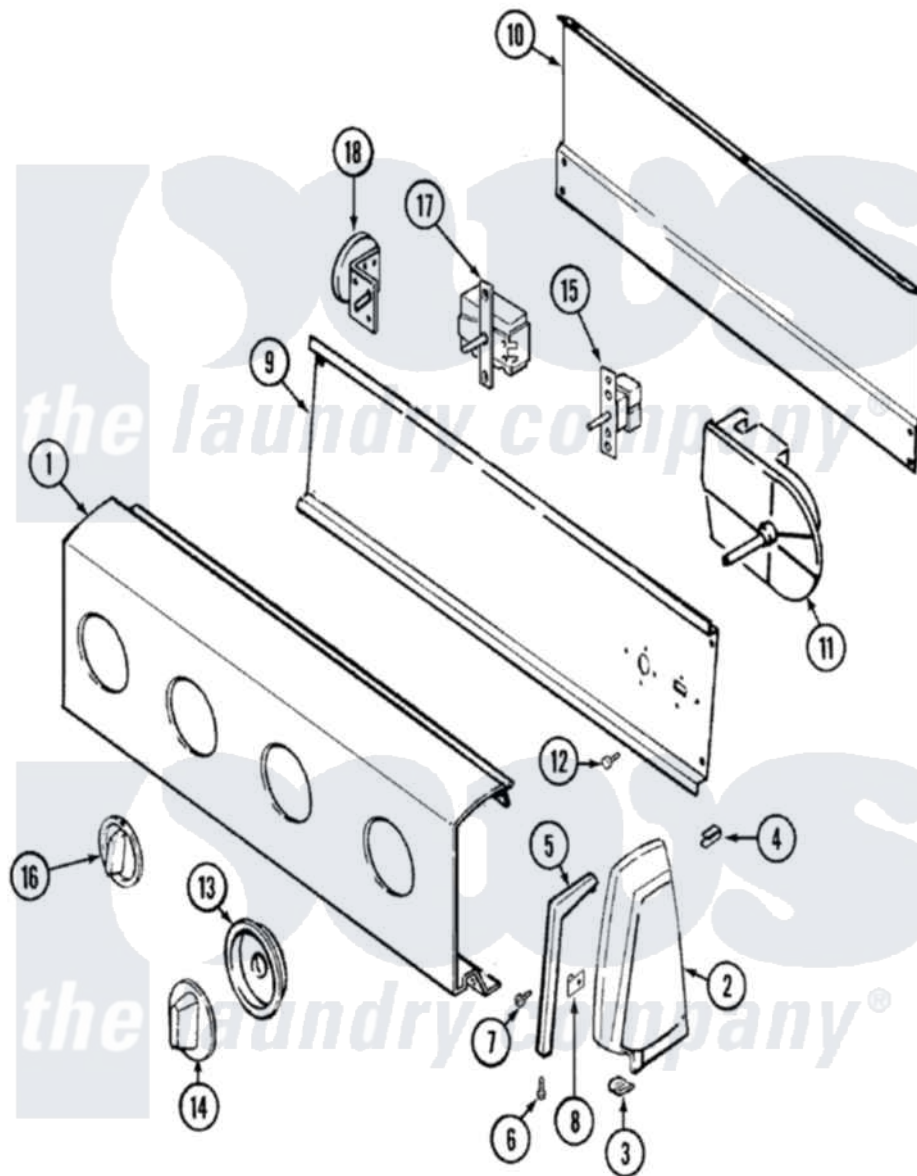

Magic Chef W226LV 02 - CONTROL PANEL

Magic Chef [Residential Magic Chef W226LV Washer Parts](#) Parts Diagram 02 - CONTROL PANEL
 Click on the part number to view part

Item	Original Part Number	Replaced By	Status	Part Description
1	25-7702			Speedclip, End Cap To Control Panel
"	21001146		Not Available	PANEL, CONTROL
"	25-7793			Screw
2	35-2669		Not Available	CAP, END (LT)(WHT)
"	35-2668	21001453		Cap- End
3	25-7697	25-2219		Screw
"	25-7851			Speedclip, End Cap To Top
4	25-7435	33002917		Screw, No.10-16
"	25-7852			Speedclip, Rr Shld To End Cap
5	31001055		Not Available	TRIM, ENDCAP (LT WHT)
"	31001054		Not Available	TRIM, ENDCAP (RT WHT)
6	25-7760			Screw
7	25-3092	90767		Screw, 8A X 3/8 HeX Washer Head Tapping
8	25-7702			Speedclip, End Cap To Control Panel

9	31001128		Not Available	SHIELD, CONTROL
"	31001146	31001193		Pad, Shield
10	25-3457			Screw, Sems
"	25-7853	25-7933		Ring, Retaining
"	35-2688	21001460		Shield, Rear
"	25-3092	90767		Screw, 8A X 3/8 HeX Washer Head Tapping
11	21001342			Timer
"	35-3841			Timer
12	31001029	3400094		Screw, 10-32 X 3/8
13	35-3965	21001502		Skirt Ri
14	35-3963	21001237		Knob, Timer
15	25-3092	90767		Screw, 8A X 3/8 HeX Washer Head Tapping
"	21001139			Switch, Water Temp. 3 Position
16	35-3961	21001239		Knob, Selector
17	21001173	21001687		Switch, Speed
"	21001140	21001898		Switch, Speed
"	25-3092	90767		Screw, 8A X 3/8 HeX Washer Head Tapping
18	35-3691	21001554		Switch, Water Level
"	25-3092	90767		Screw, 8A X 3/8 HeX Washer Head Tapping
19	21001174		Not Available	MANUAL, USE & CARE
"	21001053		Not Available	MANUAL, USE & CARE
20	16000329		Not Available	GUIDE, QUICK REF. - MAGIC CHEF