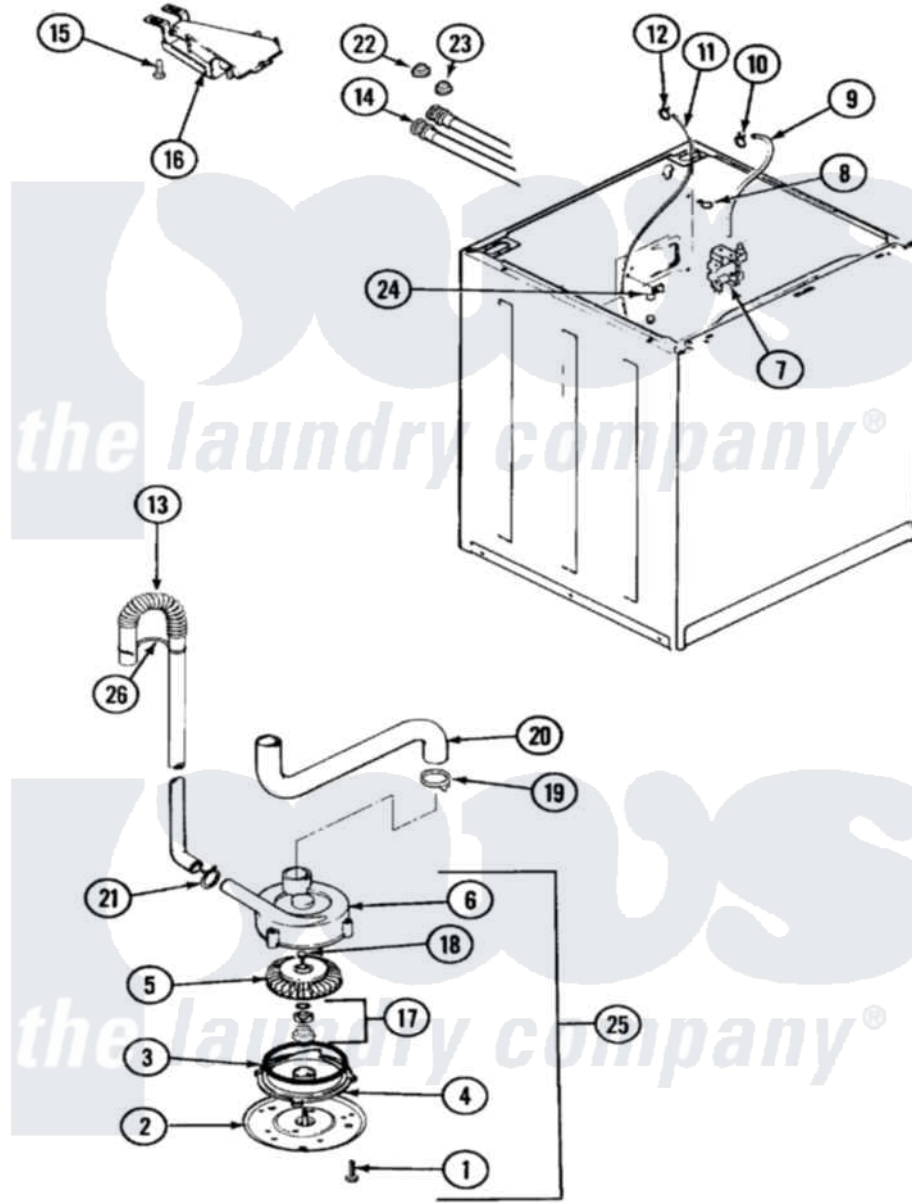

Magic Chef W226LV 03 - PUMP

Magic Chef [Residential Magic Chef W226LV Washer Parts](#) Parts Diagram 03 - PUMP
 Click on the part number to view part

Item	Original Part Number	Replaced By	Status	Part Description
1	25-7419		Not Available	SCREW
2	33-6035		Not Available	PLATE & PULLEY ASSY.
3	33-6032			Gasket
4	35-2058			Base, Pump
5	35-2057	35-6465		Pump Assem
6	35-2056		Not Available	HOUSING, PUMP
7	21001396	35-2374N		Valve, Water
"	35-2374N			Valve, Water
"	25-7430			Clip, Wiring Harness
8	25-7867	596669		Clamp, Manifold
9	35-2378	12002749		Hose, Flume Kit
10	25-7867	596669		Clamp, Manifold
11	35-0706		Not Available	PAD, FOAM
"	21001060	21001748		Hose, Pressure Switch
12	33-6099			Clamp
13	35-3538	21001872		Hose, Drain

14	35-0873	76313	Hosefill
"	33-7046	89503	Hose-Inlet
15	25-3092	90767	Screw, 8A X 3/8 HeX Washer Head Tapping
16	35-2051	21001760	Flume Assembly / Water Diverter
17	35-0707		Seal, Seat And "O" Ring
18	25-7828	489483	Screw 10-32 X 1/2
19	25-6068	285655	Clamp, Hose
20	35-3584	21001915	Hose, Tub To Pump
21	25-7080	285655	Clamp, Hose
22	25-7048		Washer
23	33-4264N		Strainer And Washer Kit
24	25-7796	596669	Clamp, Manifold
25	35-3834	35-6465	Pump Assem
"	35-2344		Restrictor, Flow
26	33-9537	22003814	Retainer, Drain Hose