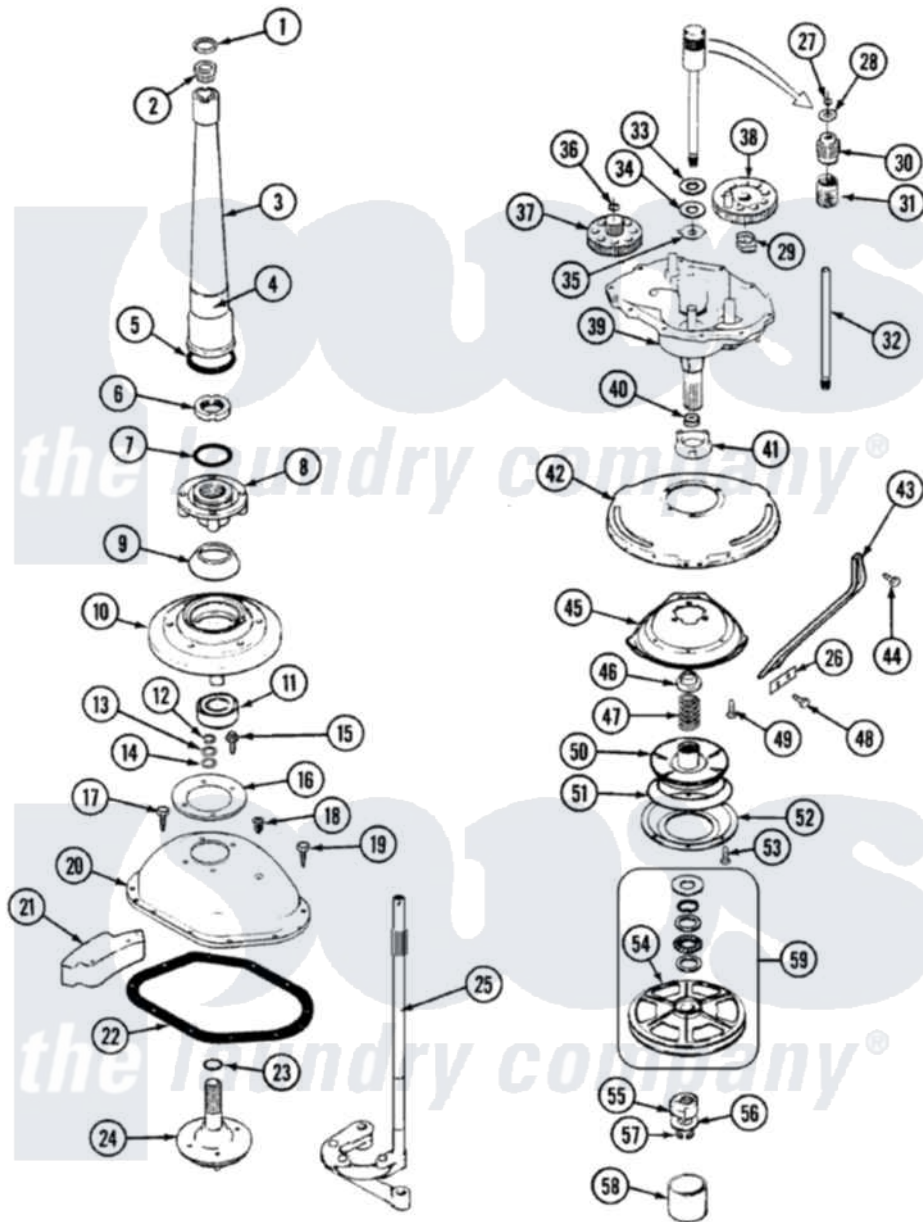

# Magic Chef W226LV 05 - TRANSMISSION

Magic Chef [Residential Magic Chef W226LV Washer Parts](#) Parts Diagram 05 - TRANSMISSION  
 Click on the part number to view part

Item	Original Part Number	Replaced By	Status	Part Description
1	<a href="#">25-7941</a>			"O" Ring, Agr Drive Shaft
2	<a href="#">21001066</a>			Bearing, Centerpost
3	35-2792	<a href="#">21001401</a>		Center Pos
4	<a href="#">33-6790</a>			Bearing, Agitator
"	35-2983		Not Available	CENTERPOST ASSY.
5	<a href="#">35-2906</a>			Seal, Centerpost Bottom
6	<a href="#">35-2791</a>			Nut, Spin Tube
7	<a href="#">25-7938</a>			"O" Ring, Basket Drive Hub
8	35-3647	<a href="#">W10219156</a>		Tub Seal
9	<a href="#">35-2974</a>			Tub Seal/Hub Assembly
10	35-2716	<a href="#">12001561</a>		Bearing And Seal Housing Assembly
11	<a href="#">35-2205</a>			Bearing, Spin
"	35-2972	<a href="#">12001561</a>		Bearing And Seal Housing Assembly
12	25-7949		Not Available	RING, RETAINING (AG. SHAFT)