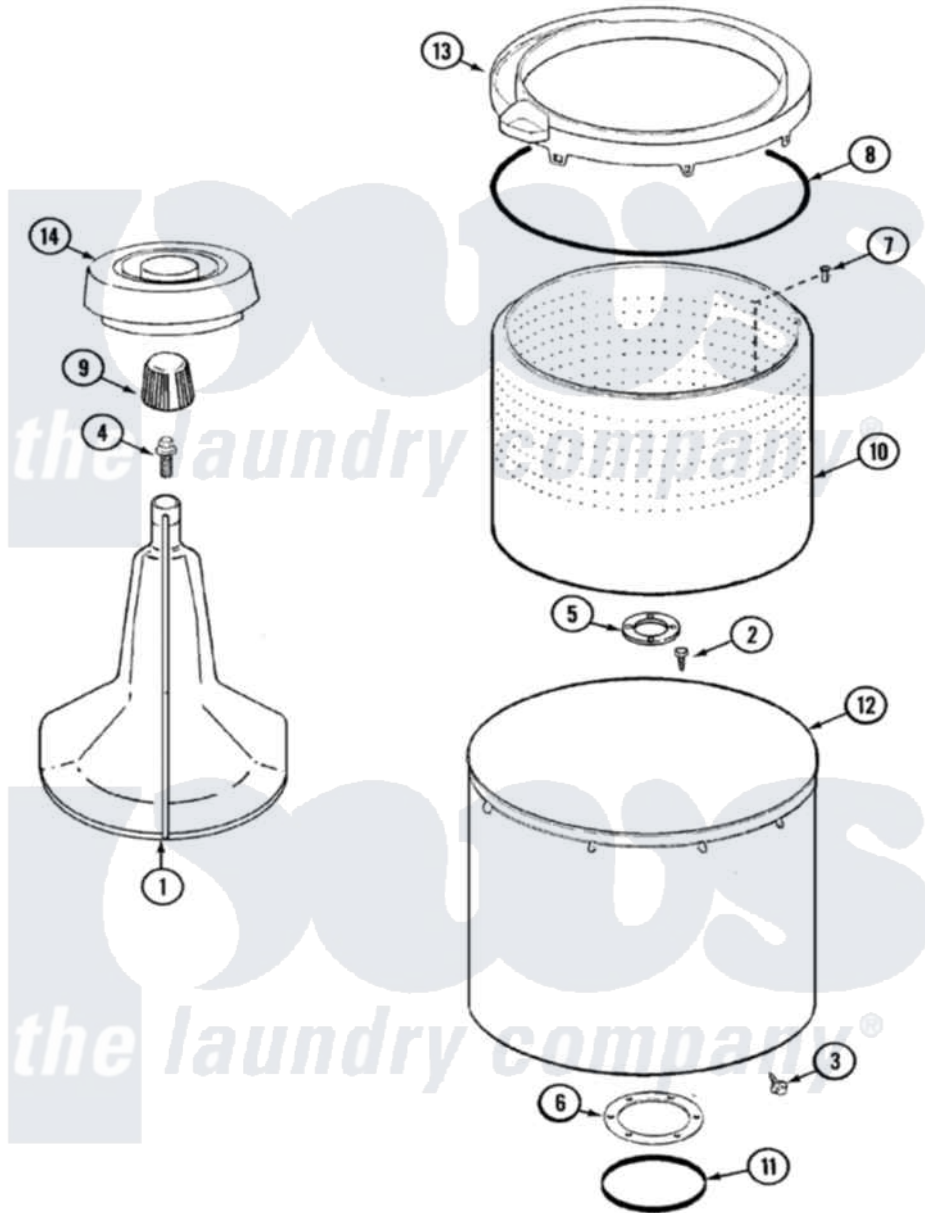

Magic Chef W226LV 06 - TUB

Magic Chef [Residential Magic Chef W226LV Washer Parts](#) Parts Diagram 06 - TUB
 Click on the part number to view part

Item	Original Part Number	Replaced By	Status	Part Description
1	35-3580			Agitator
2	21001063			Screw, Shoulder
3	25-7953	22002933		Screw
4	25-7948	W10309247		Screw
5	35-3685			Gasket, Basket To Centerpost
6	35-3686			Gasket, Tub To Housing
7	25-7967	3400504		Screw
8	35-2328			Seal, Tub Top
9	35-2733			Cap, Agitator
10	35-3687		Not Available	BASKET, SPIN
11	35-2978			Seal, Tub/Housing
12	35-3700			Tub Assembly
13	35-3578		Not Available	TOP, TUB
"	35-2262		Not Available	SHIELD, TUB TOP
14	35-2550			Dispenser, Rinse