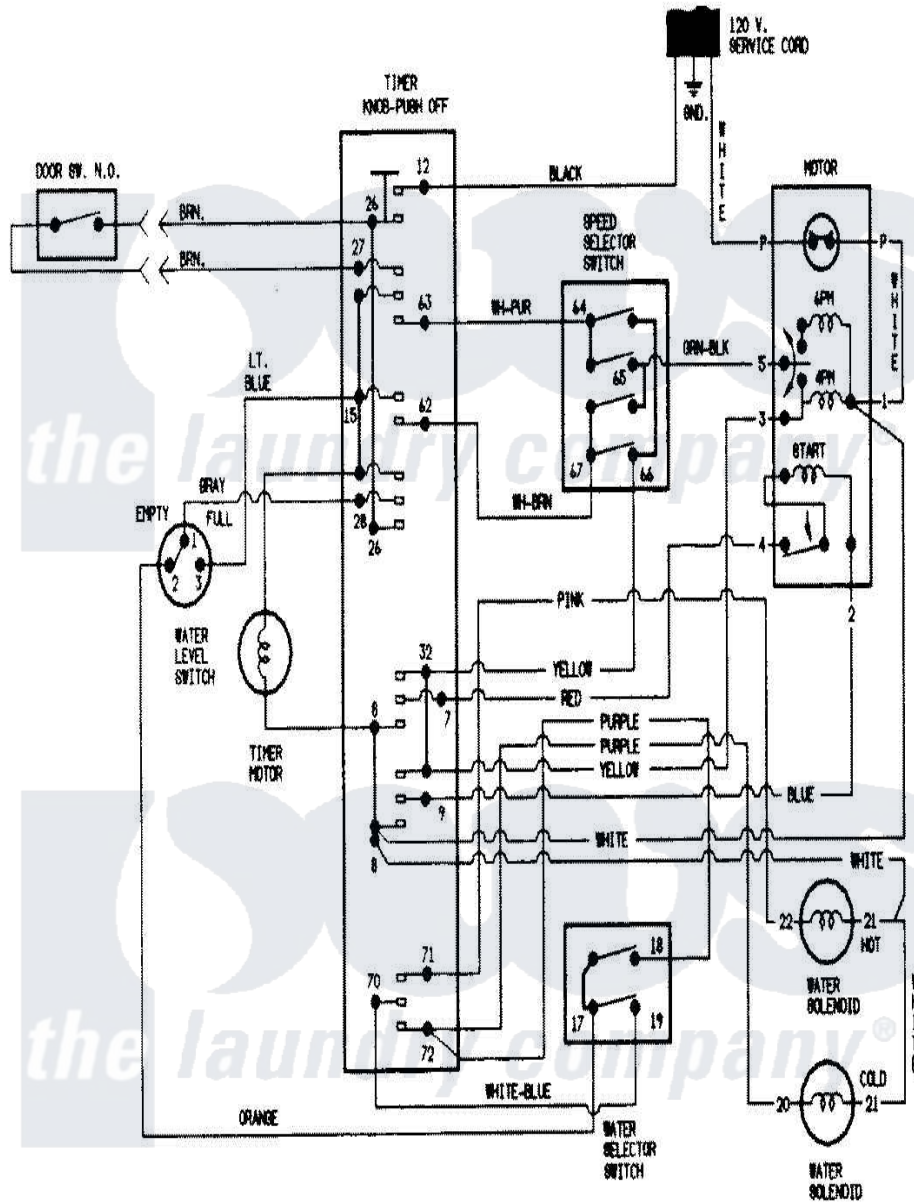

Magic Chef W226LV 07 - WIRING INFORMATION

Magic Chef [Residential Magic Chef W226LV Washer Parts](#) Parts Diagram 07 - WIRING INFORMATION
 Click on the part number to view part

| Item | Original Part Number | Replaced By | Status | Part Description |
|------|----------------------|-------------|---------------|--------------------|
| NI | 15001896 | | Not Available | WIRING INFORMATION |
| " | 15001242 | | Not Available | WIRING INFORMATION |