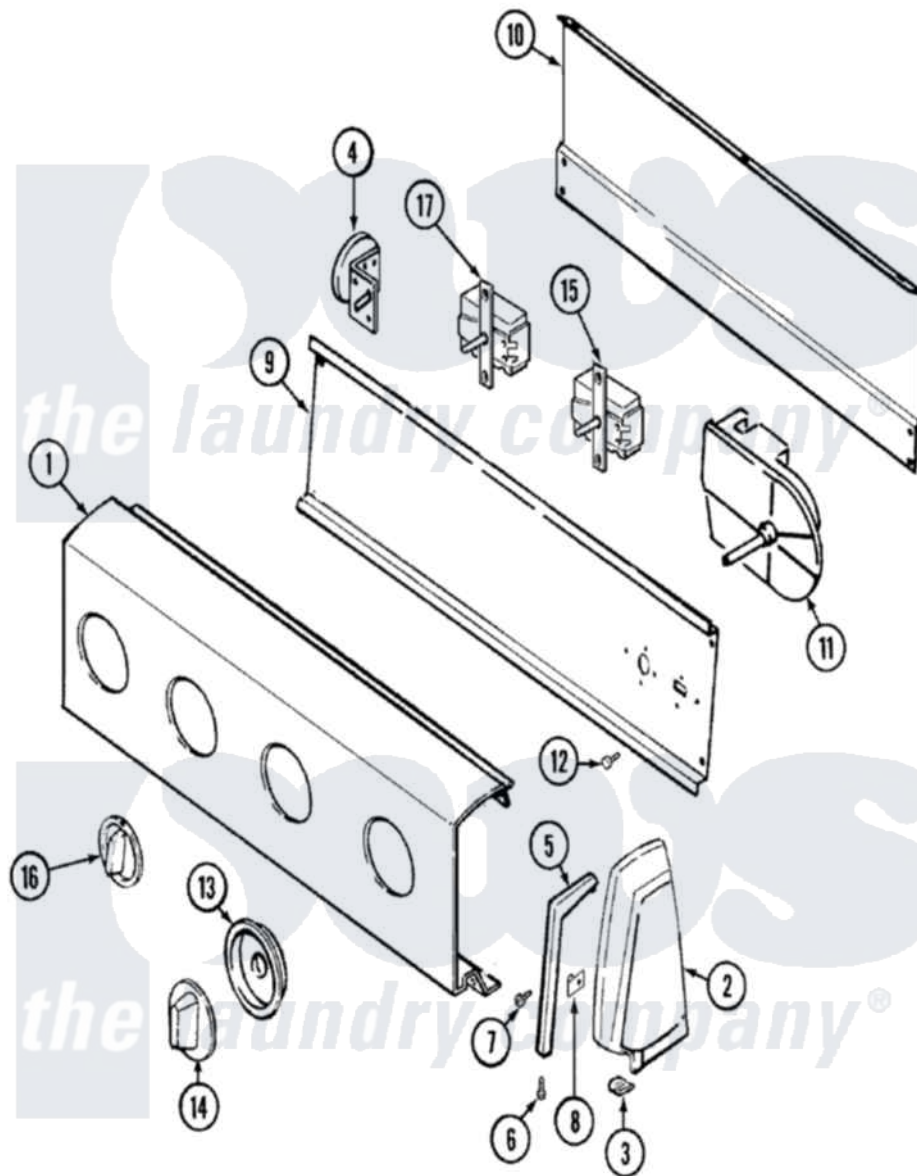

Magic Chef W227LM 02 - CONTROL PANEL

Magic Chef [Residential Magic Chef W227LM Washer Parts](#) Parts Diagram 02 - CONTROL PANEL
 Click on the part number to view part

Item	Original Part Number	Replaced By	Status	Part Description
1	25-7702			Speedclip, End Cap To Control Panel
"	21001153		Not Available	PANEL, CONTROL
"	25-7760			Screw
2	21001070	21001456		Cap- End
"	21001069	12002263		Endcap Kit
3	25-7697	25-2219		Screw
"	25-7851			Speedclip, End Cap To Top
4	35-3691	21001554		Switch, Water Level
"	25-3092	90767		Screw, 8A X 3/8 HeX Washer Head Tapping
5	31001056		Not Available	TRIM, ENDCAP (RT)(ALM)
"	31001057		Not Available	TRIM, ENDCAP (LT)(ALM)
6	25-7760			Screw
7	25-3092	90767		Screw, 8A X 3/8 HeX Washer Head Tapping
8	25-7702			Speedclip, End Cap To Control Panel

9	31001146	31001193		Pad, Shield
"	31001128		Not Available	SHIELD, CONTROL
"	25-3092	90767		Screw, 8A X 3/8 HeX Washer Head Tapping
10	35-2688	21001460		Shield, Rear
"	25-3457			Screw, Sems
"	25-3092	90767		Screw, 8A X 3/8 HeX Washer Head Tapping
11	21001339		Not Available	TIMER
"	35-3838			Timer
12	31001029	3400094		Screw, 10-32 X 3/8
13	21001117		Not Available	SKIRT & RING ASSY. (ALM)
14	21001120	12500058		Knob Ski
15	21001141			Switch, Water Temperature
"	25-3092	90767		Screw, 8A X 3/8 HeX Washer Head Tapping
16	21001119			Knob, Selector
17	21001142			Switch, Speed
"	25-3092	90767		Screw, 8A X 3/8 HeX Washer Head Tapping
18	21001175		Not Available	MANUAL, USE & CARE
"	21001053		Not Available	MANUAL, USE & CARE
19	16000329		Not Available	GUIDE, QUICK REF. - MAGIC CHEF