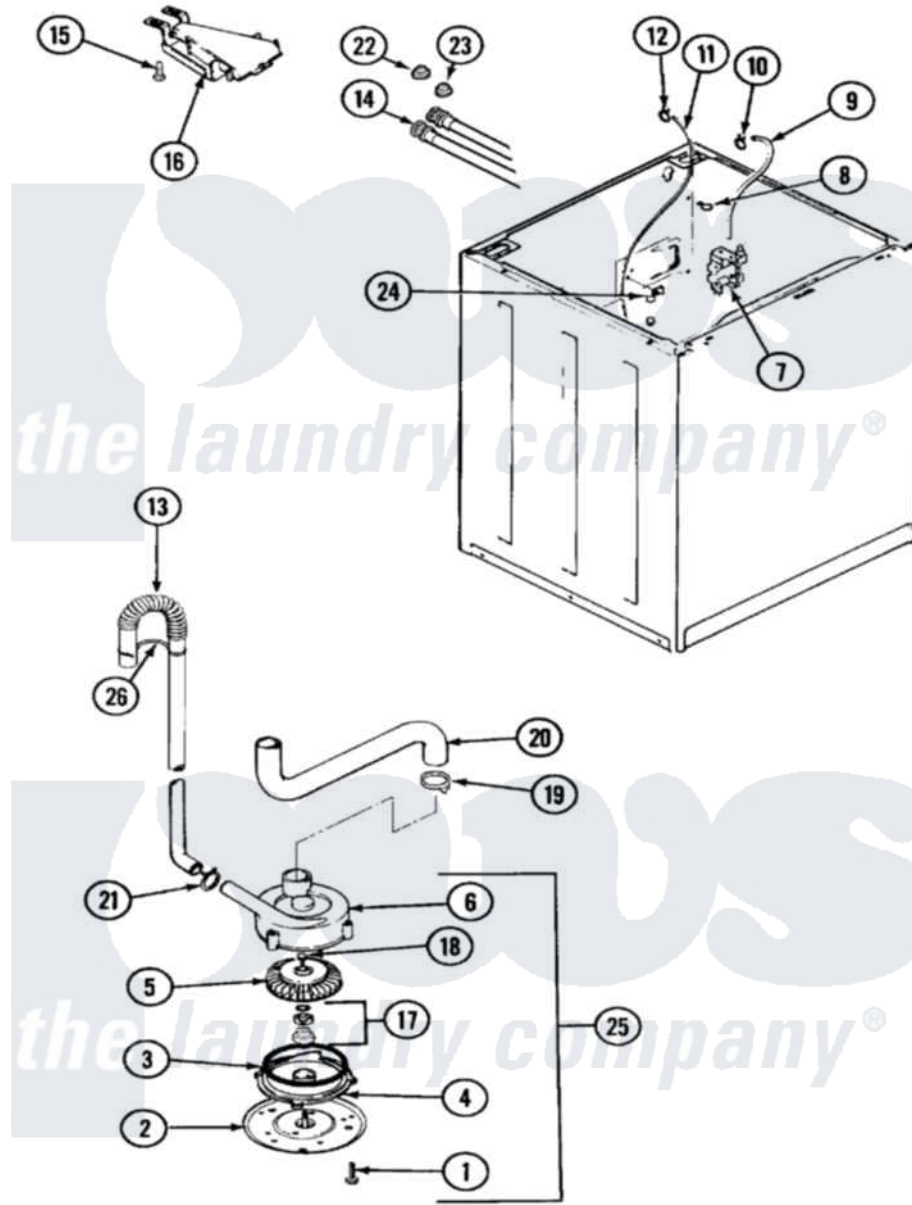

Magic Chef W227LM 03 - PUMP

Magic Chef [Residential Magic Chef W227LM Washer Parts](#) Parts Diagram 03 - PUMP
 Click on the part number to view part

Item	Original Part Number	Replaced By	Status	Part Description
1	25-7419		Not Available	SCREW
2	33-6035		Not Available	PLATE & PULLEY ASSY.
3	33-6032			Gasket
4	35-2058			Base, Pump
5	35-2057	35-6465		Pump Assem
6	35-2056		Not Available	HOUSING, PUMP
7	25-7430			Clip, Wiring Harness
"	35-2374N			Valve, Water
8	25-7867	596669		Clamp, Manifold
9	35-2378	12002749		Hose, Flume Kit
10	25-7867	596669		Clamp, Manifold
11	21001060	21001748		Hose, Pressure Switch
"	35-0706		Not Available	PAD, FOAM
12	33-6099			Clamp
13	35-3538	21001872		Hose, Drain
14	35-0873	76313		Hosefill

"	33-7046	89503	Hose-Inlet
15	25-3092	90767	Screw, 8A X 3/8 HeX Washer Head Tapping
16	35-2051	21001760	Flume Assembly / Water Diverter
17	35-0707		Seal, Seat And "O" Ring
18	25-7828	489483	Screw 10-32 X 1/2
19	25-6068	285655	Clamp, Hose
20	35-3584	21001915	Hose, Tub To Pump
21	25-7080	285655	Clamp, Hose
22	25-7048		Washer
23	33-4264N		Strainer And Washer Kit
24	25-7796	596669	Clamp, Manifold
25	35-3834	35-6465	Pump Assem
"	35-2344		Restrictor, Flow
26	33-9537	22003814	Retainer, Drain Hose